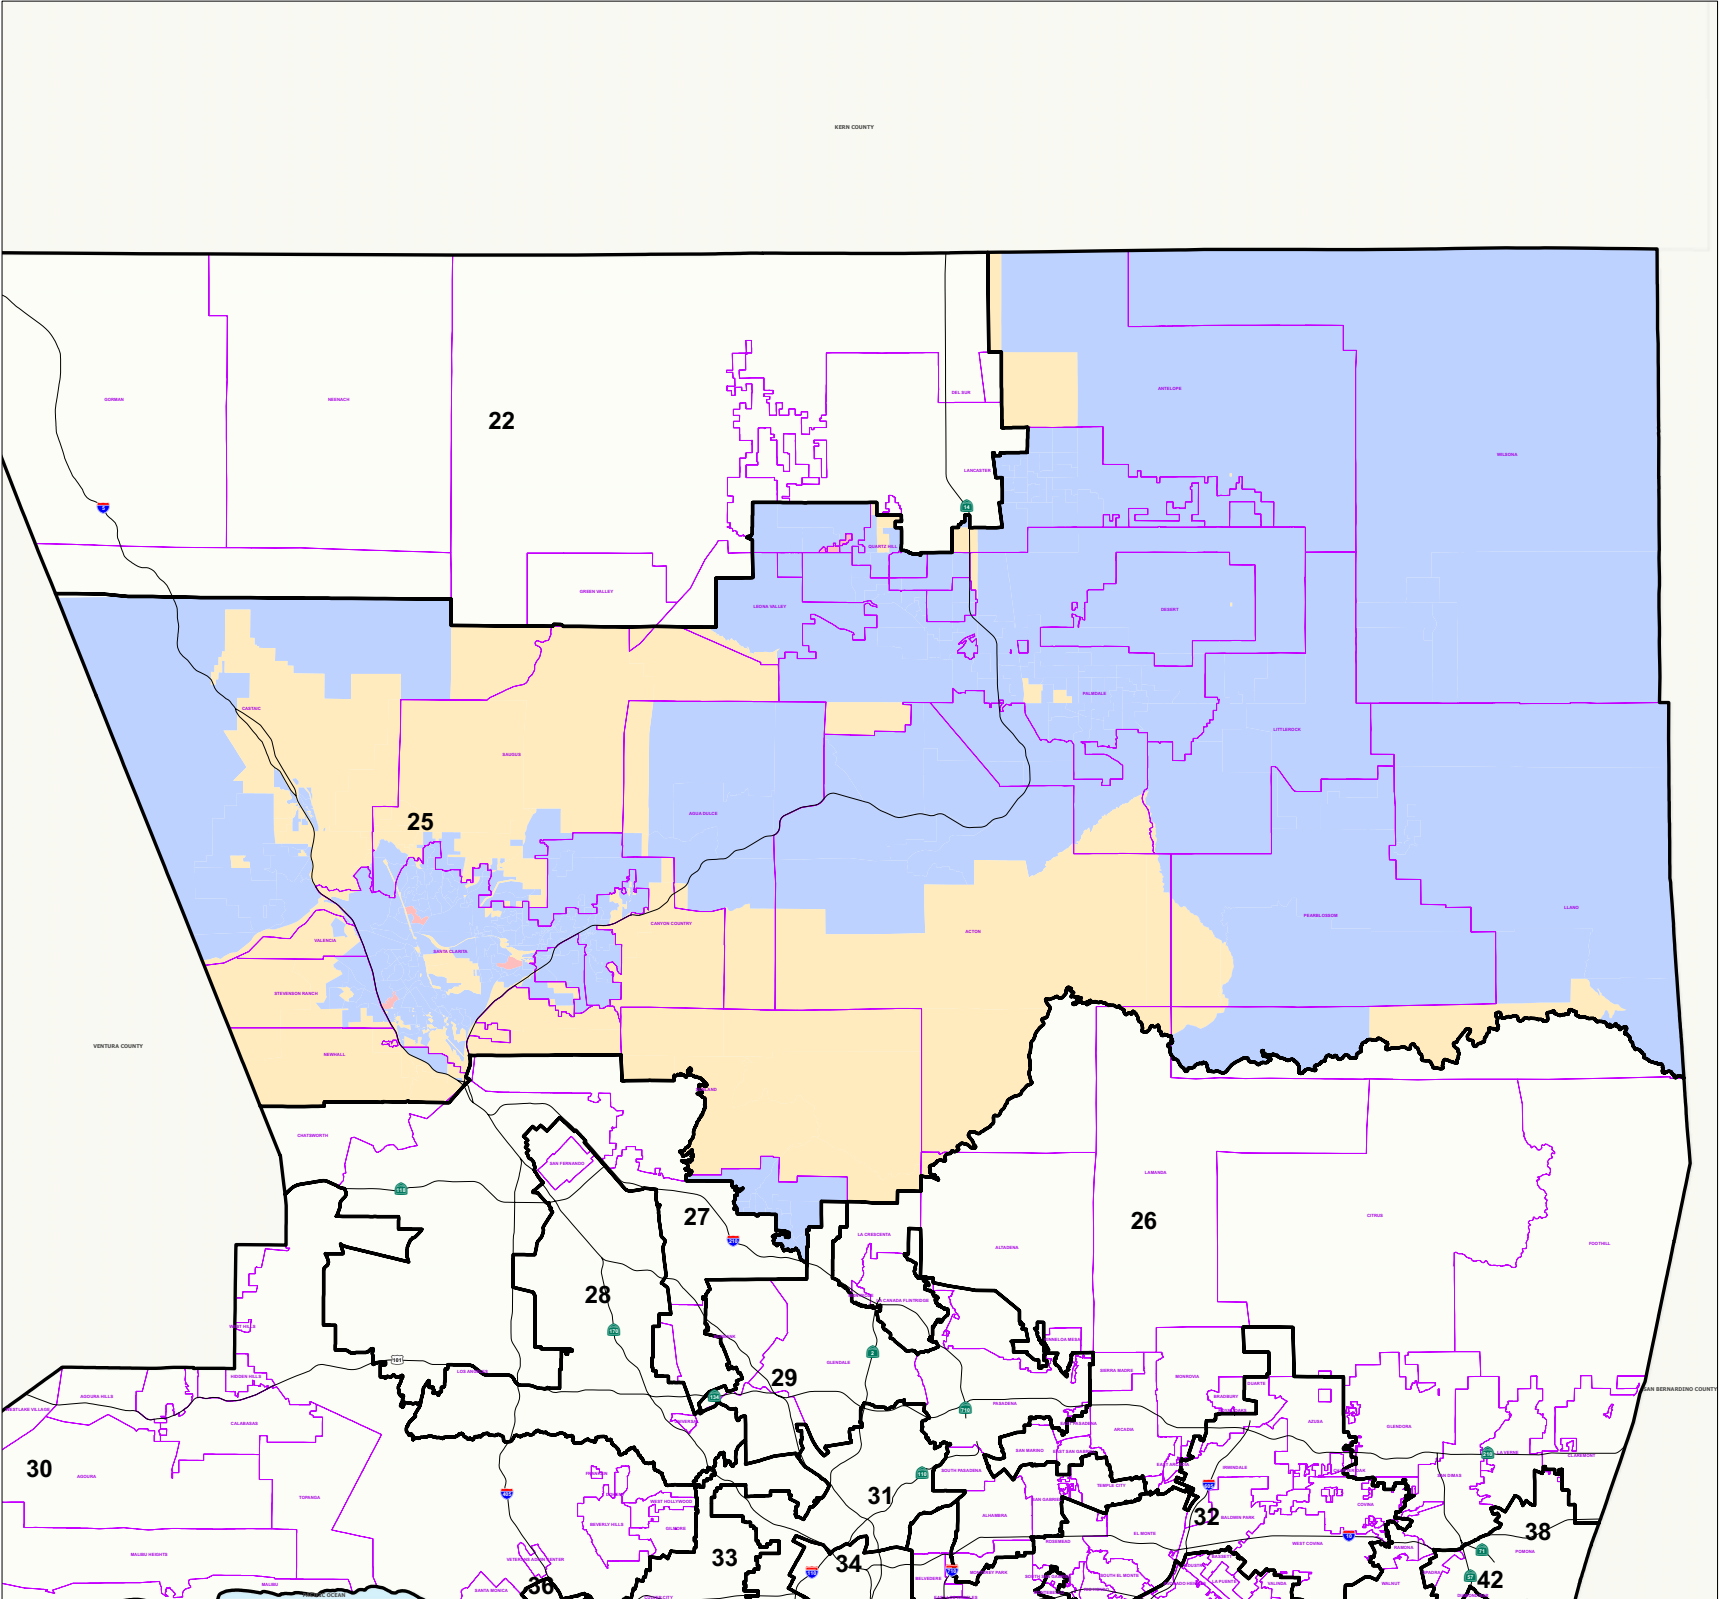

**2008 Presidential
General Election**

**25th Congressional District
New Registrants Age over 70
by Election Precinct**