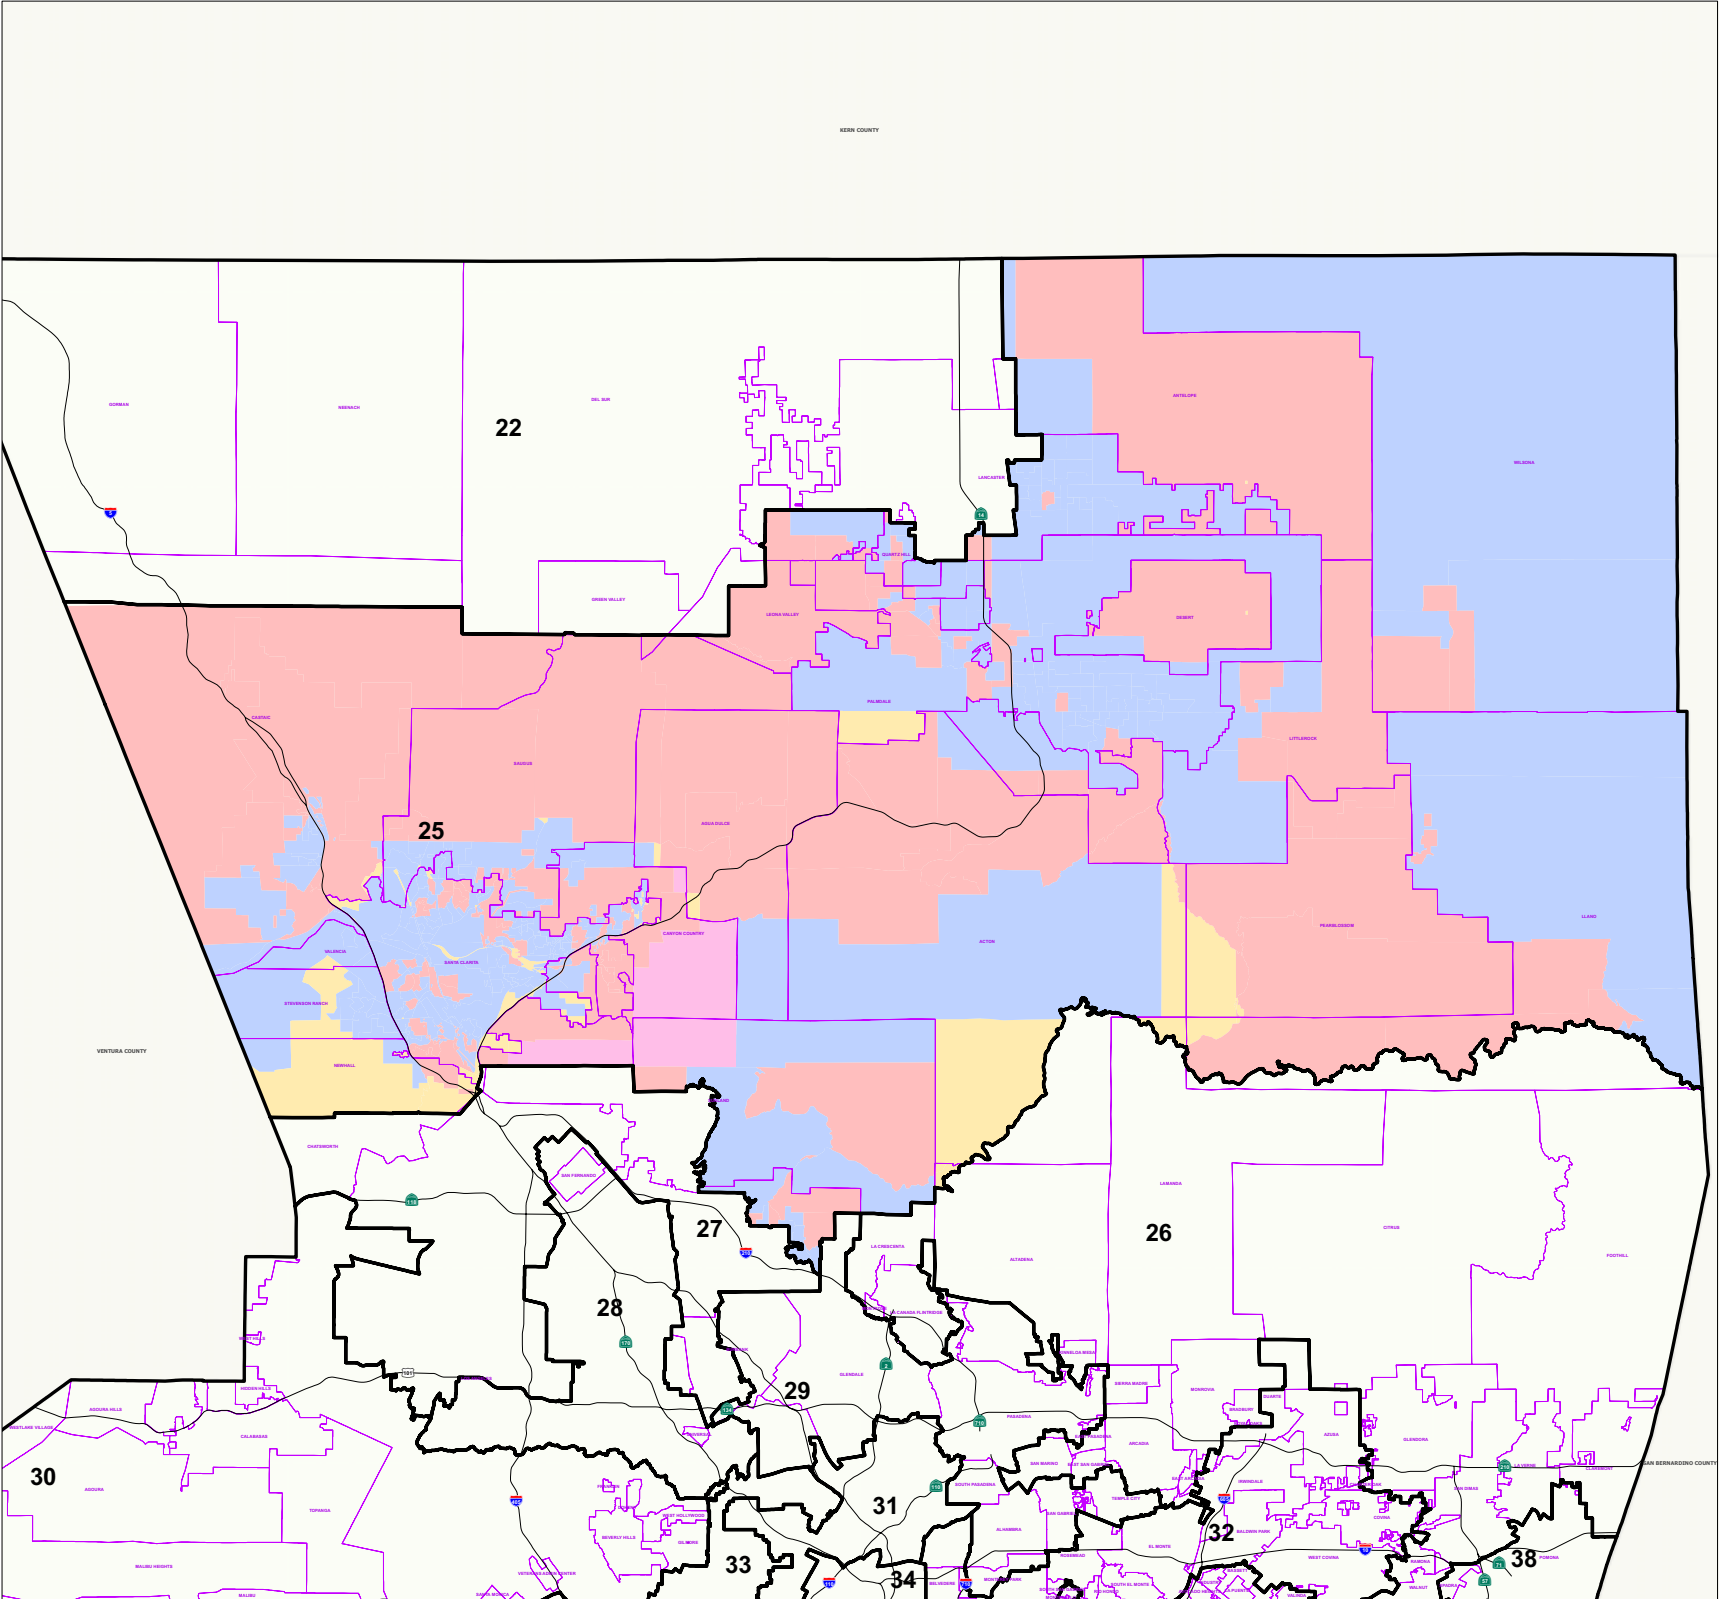

**2008 Presidential
General Election**

**25th Congressional District
Age 50-59 Votes Cast
by Election Precinct**

Legend

- Congressional District
- Communities
- **Votes by Age 50-59**
- 0 Percent
- 1-25%
- 26-50%
- 51-75%
- 76-100%

0 0.1 0.2 0.3 0.4 0.5 Miles