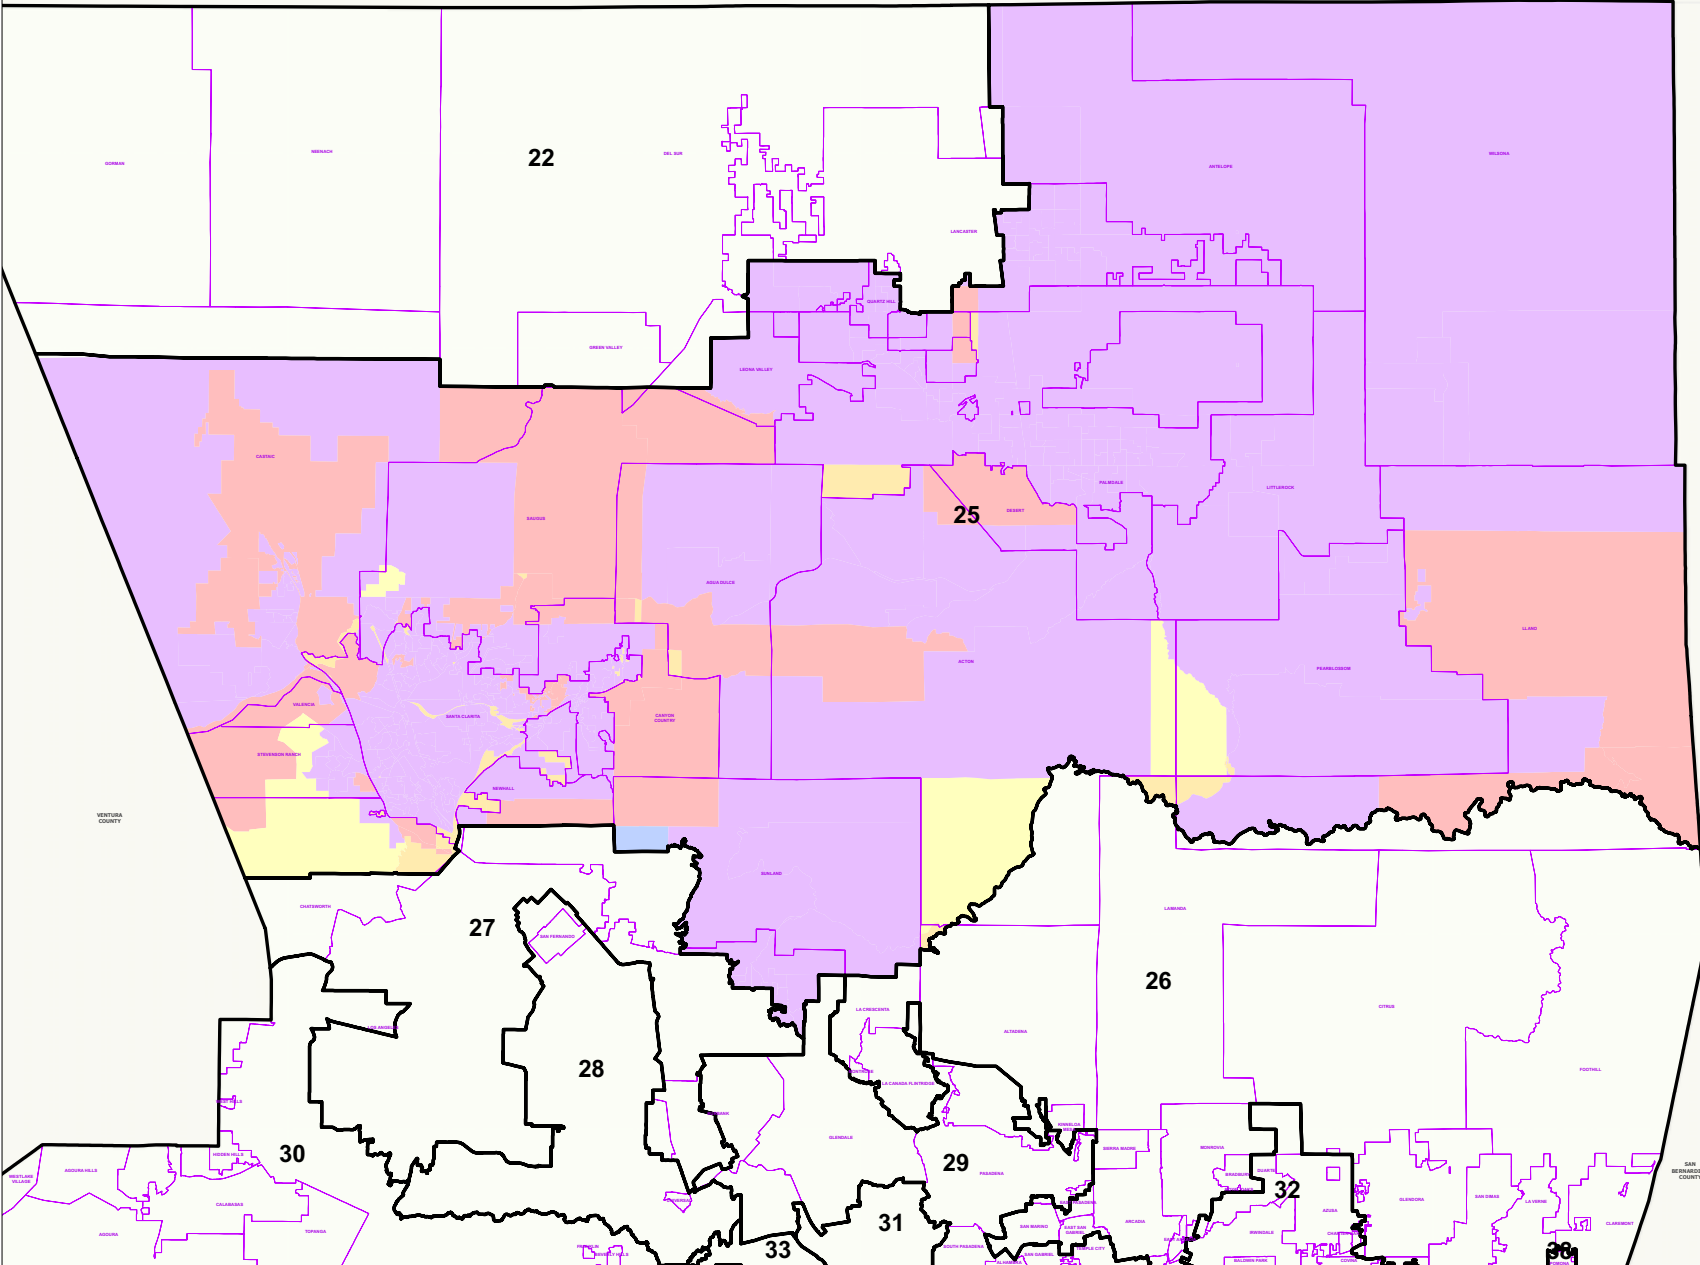

2008 Presidential General Election

25th Congressional District Female Votes Cast by Election Precinct

Legend

Congressional District

Communities

Voters by Gender

0 Percent

1-25%

26-50%

51-70%

Over 71%

0.4591.82.73.6
 Miles