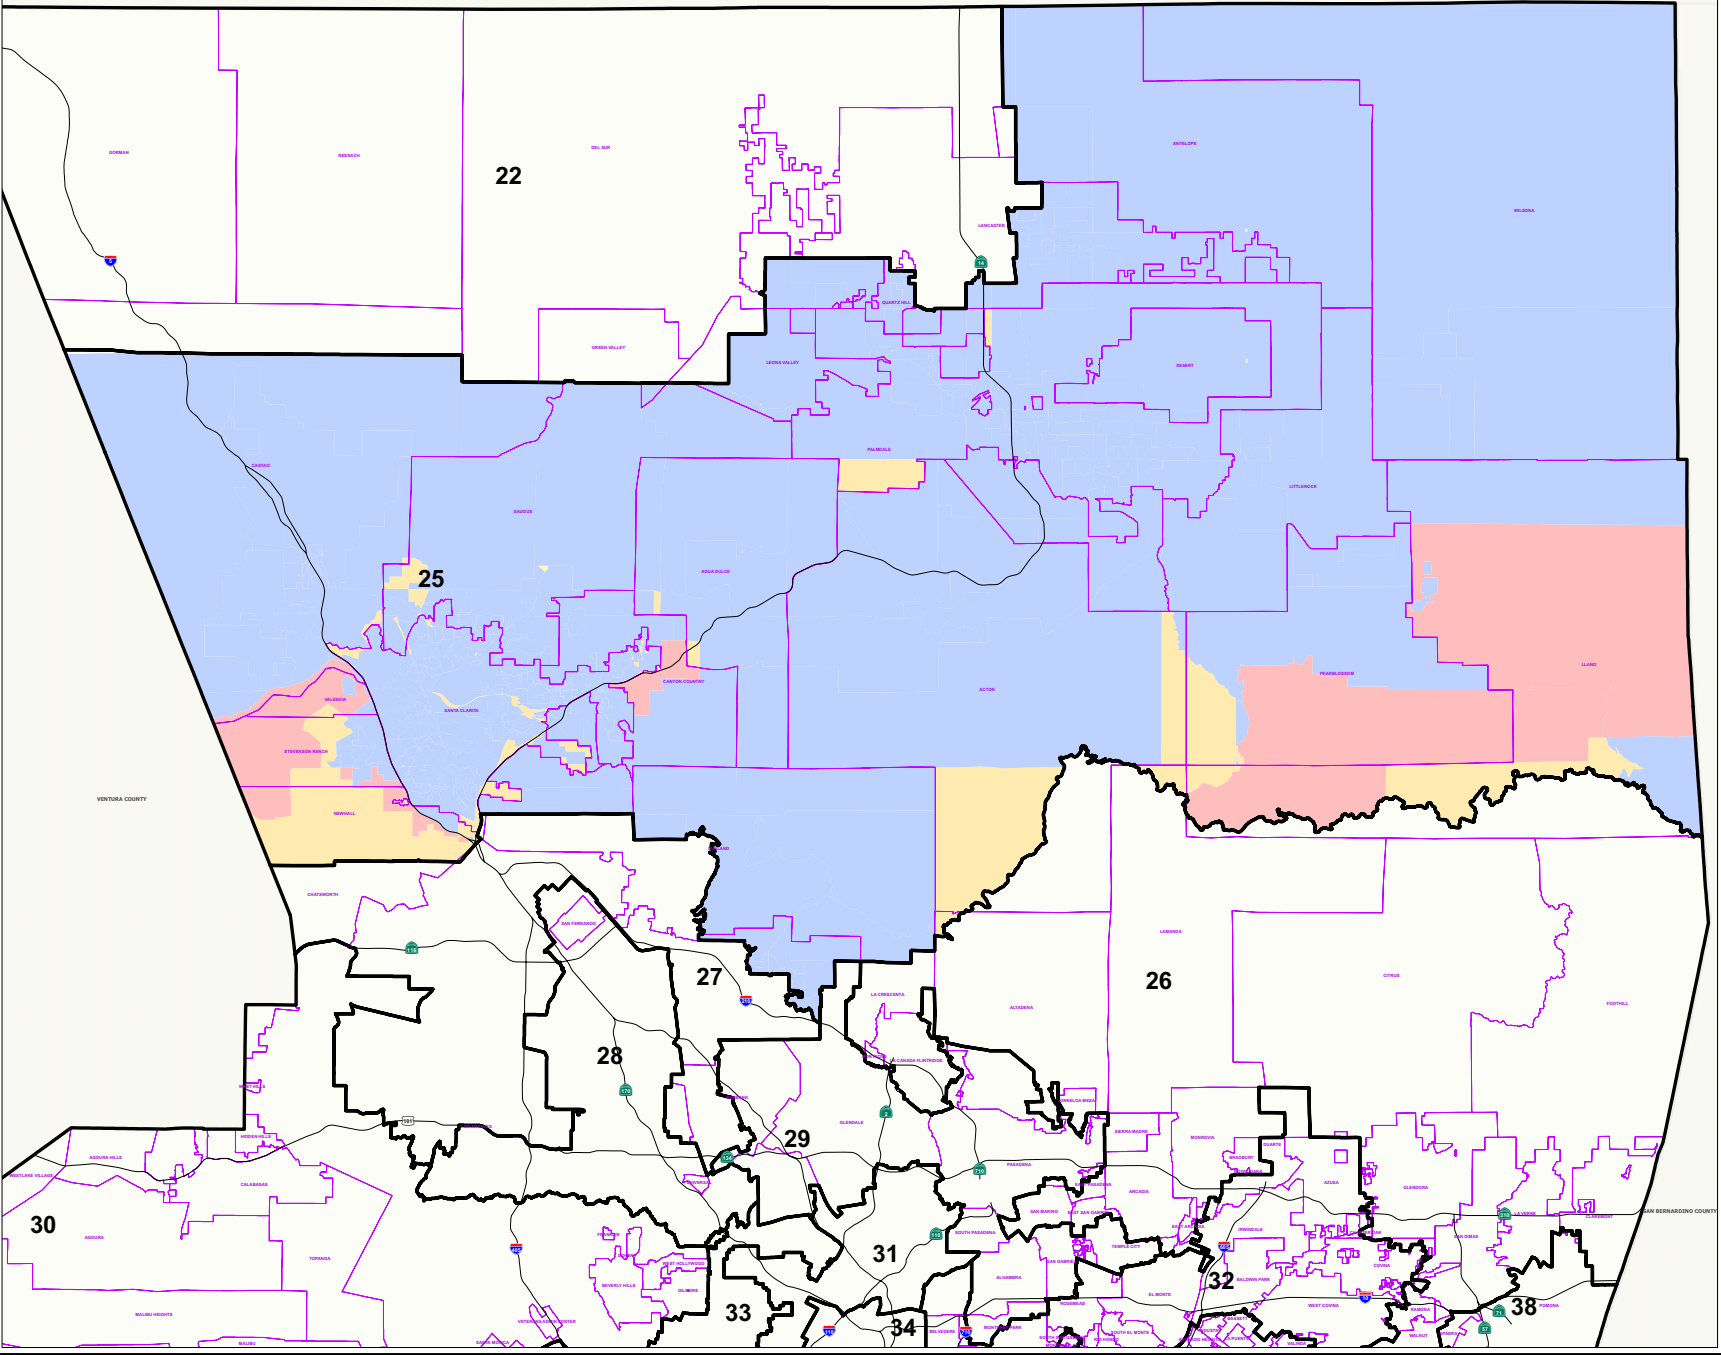

**2008 Presidential
General Election**

**25th Congressional District
Age 60-69 Votes Cast
by Election Precinct**

Legend

- Congressional District
- Communities
- **Votes by Age 60-69**
- 0 Percent
- 1-25%
- 26-50%
- 51-75%
- 76-100%

0 0.1 0.2 0.3 0.4 0.5 Miles