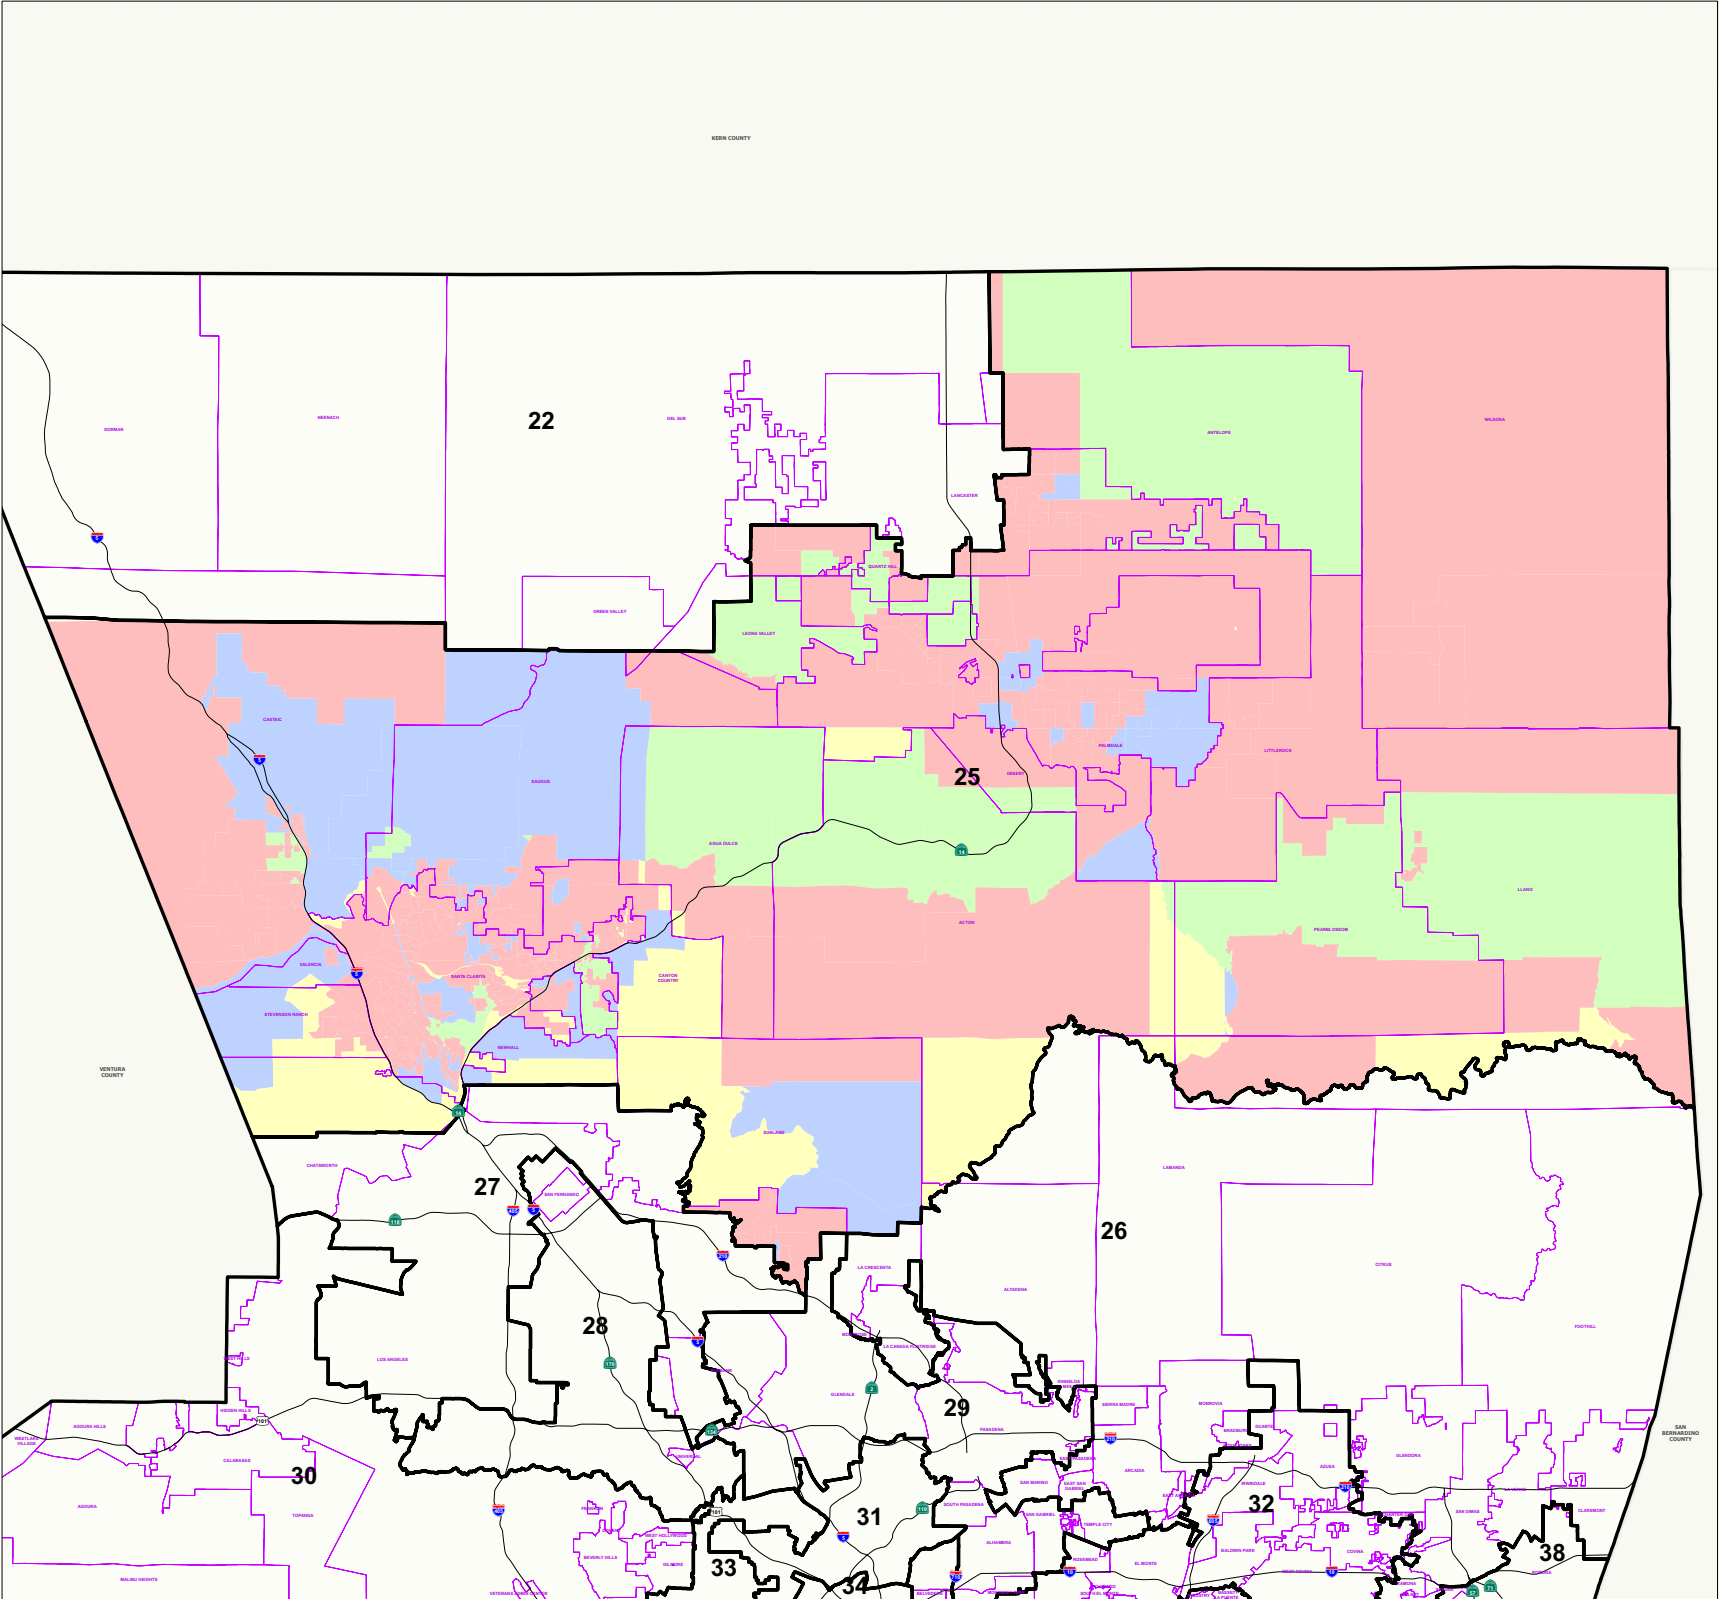

**2008 Presidential
General Election**

**25th Congressional District
Votes for McCain
by Election Precinct**

Legend

- Congressional District
- Communities
- **Votes for President**
  - 0 Percent
  - 1 - 25%
  - 26 - 50%
  - 51 - 75%
  - 76 - 100%