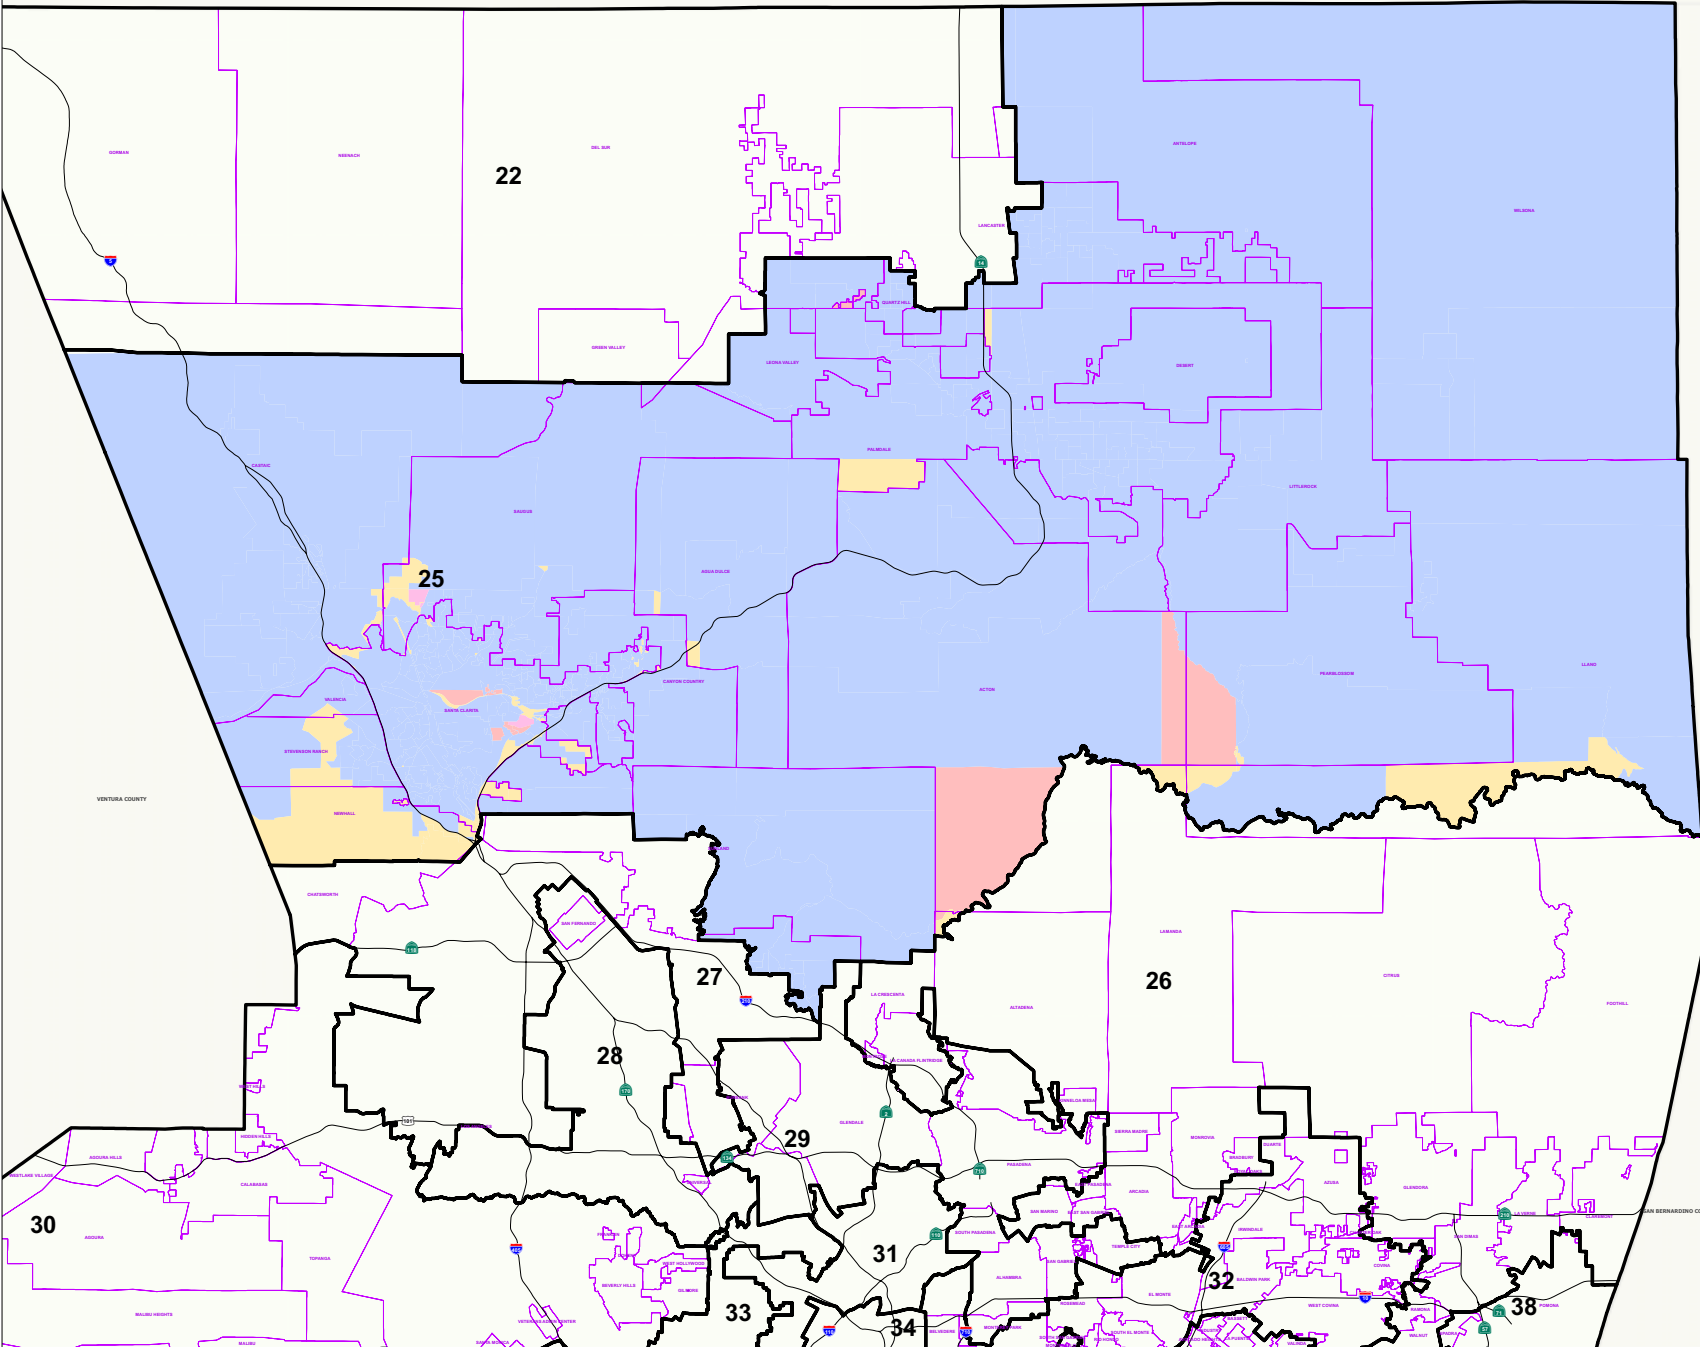

2008 Presidential General Election

25th Congressional District Age over 70 Votes Cast by Election Precinct

Legend

- Congressional District
- Communities
- **Votes by Age Over 70**
  - 0 Percent
  - 1-25%
  - 26-50%
  - 51-75%
  - 76-100%

0 0.1 0.2 0.3 0.4 0.5 Miles