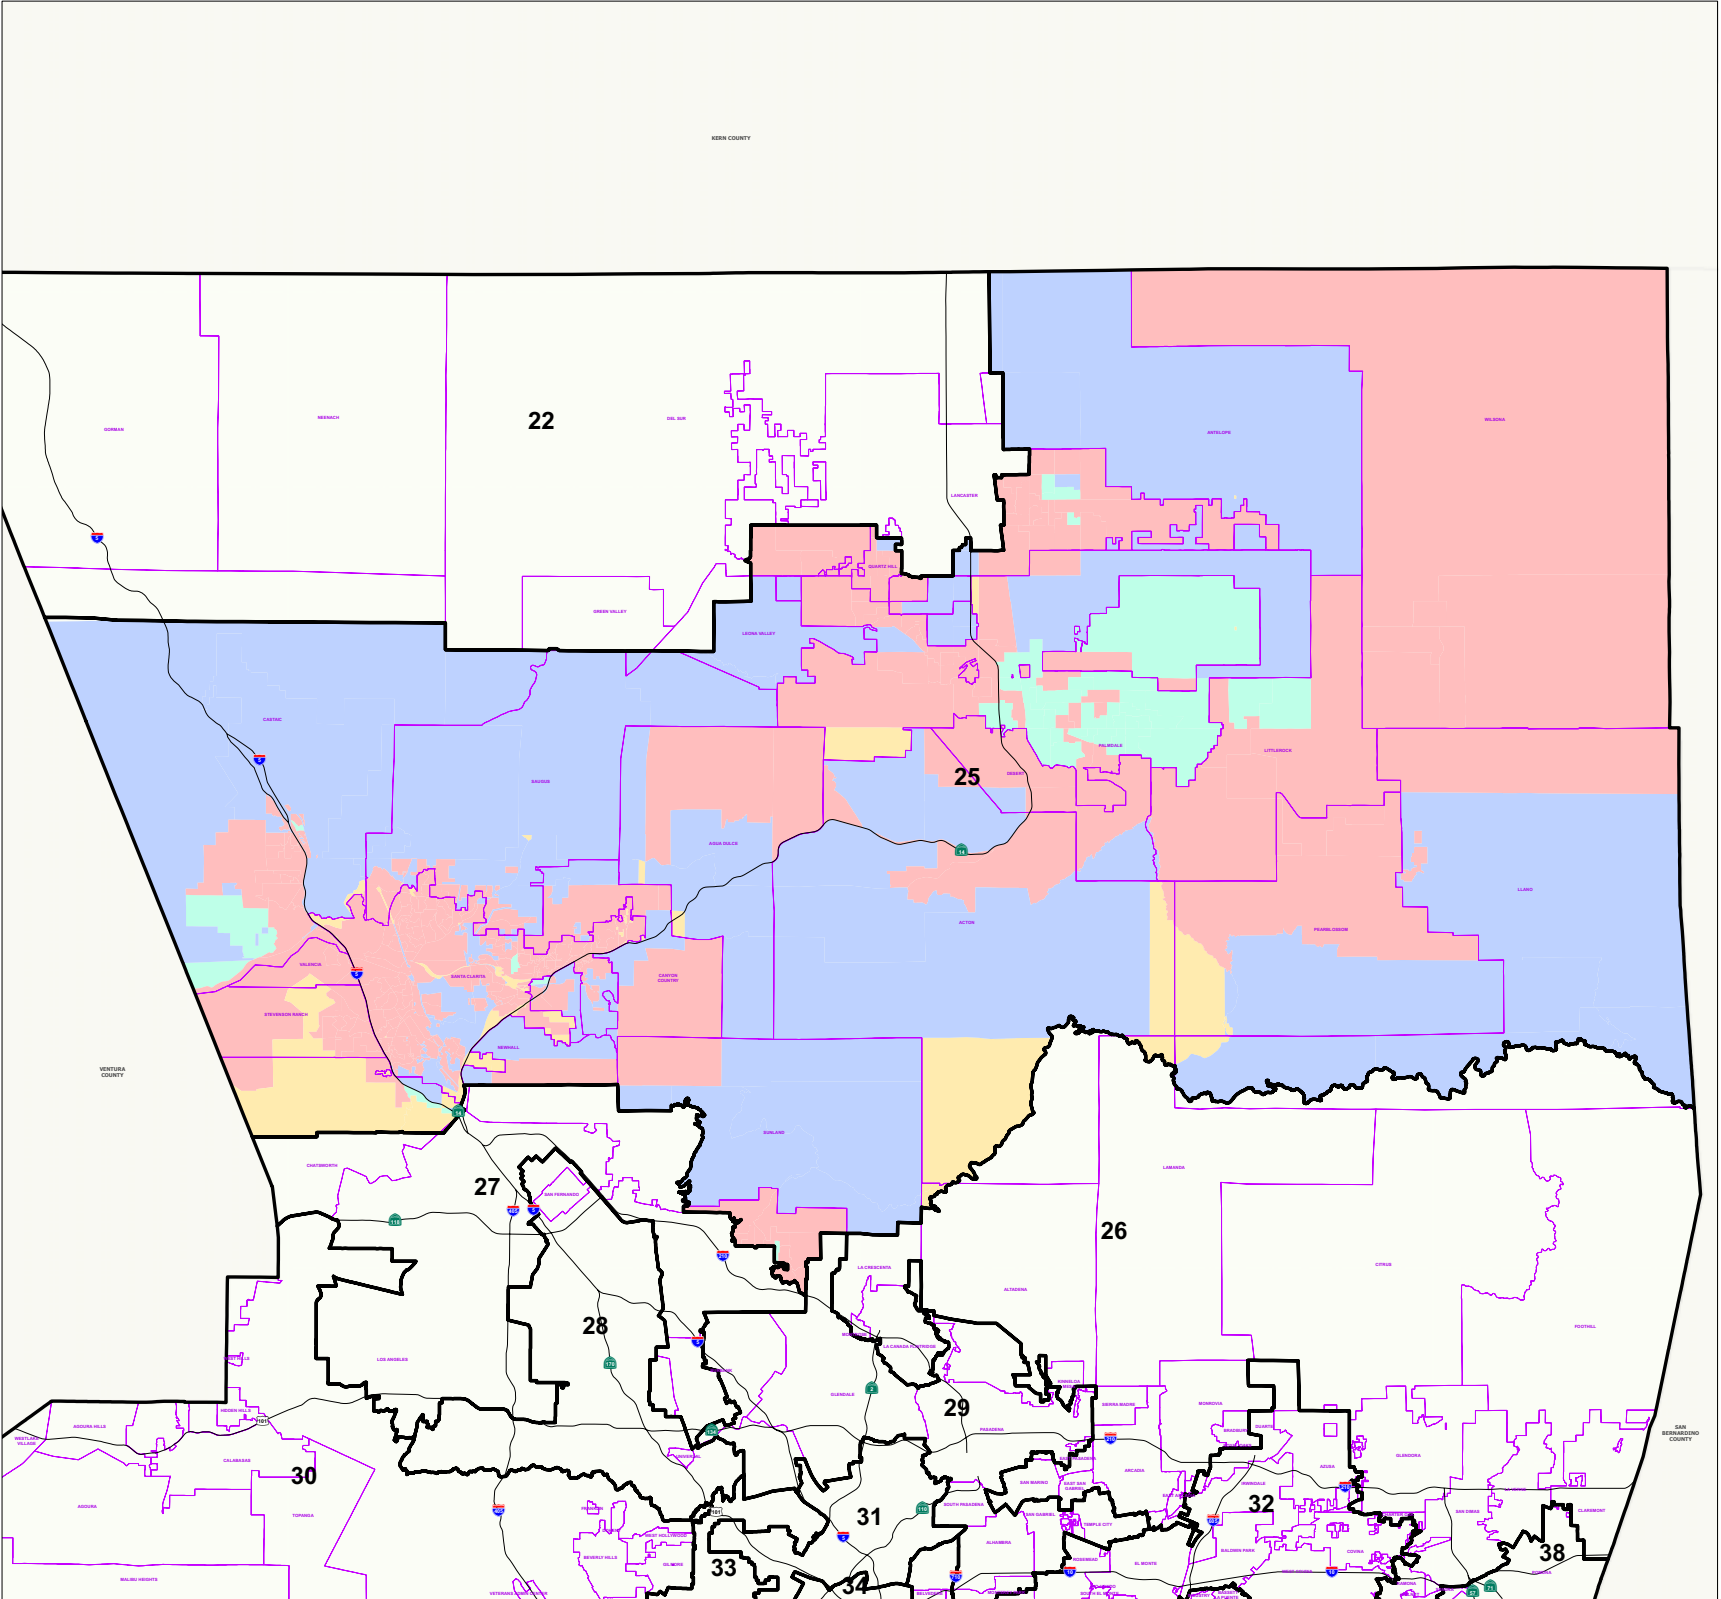

**2008 Presidential
General Election**

**25th Congressional District
Votes for Obama
by Election Precinct**

Legend

- Congressional District
- Communities
- **Votes for President**
- 0 Percent
- 1 - 25%
- 26 - 50%
- 51 - 75%
- 76 - 100%