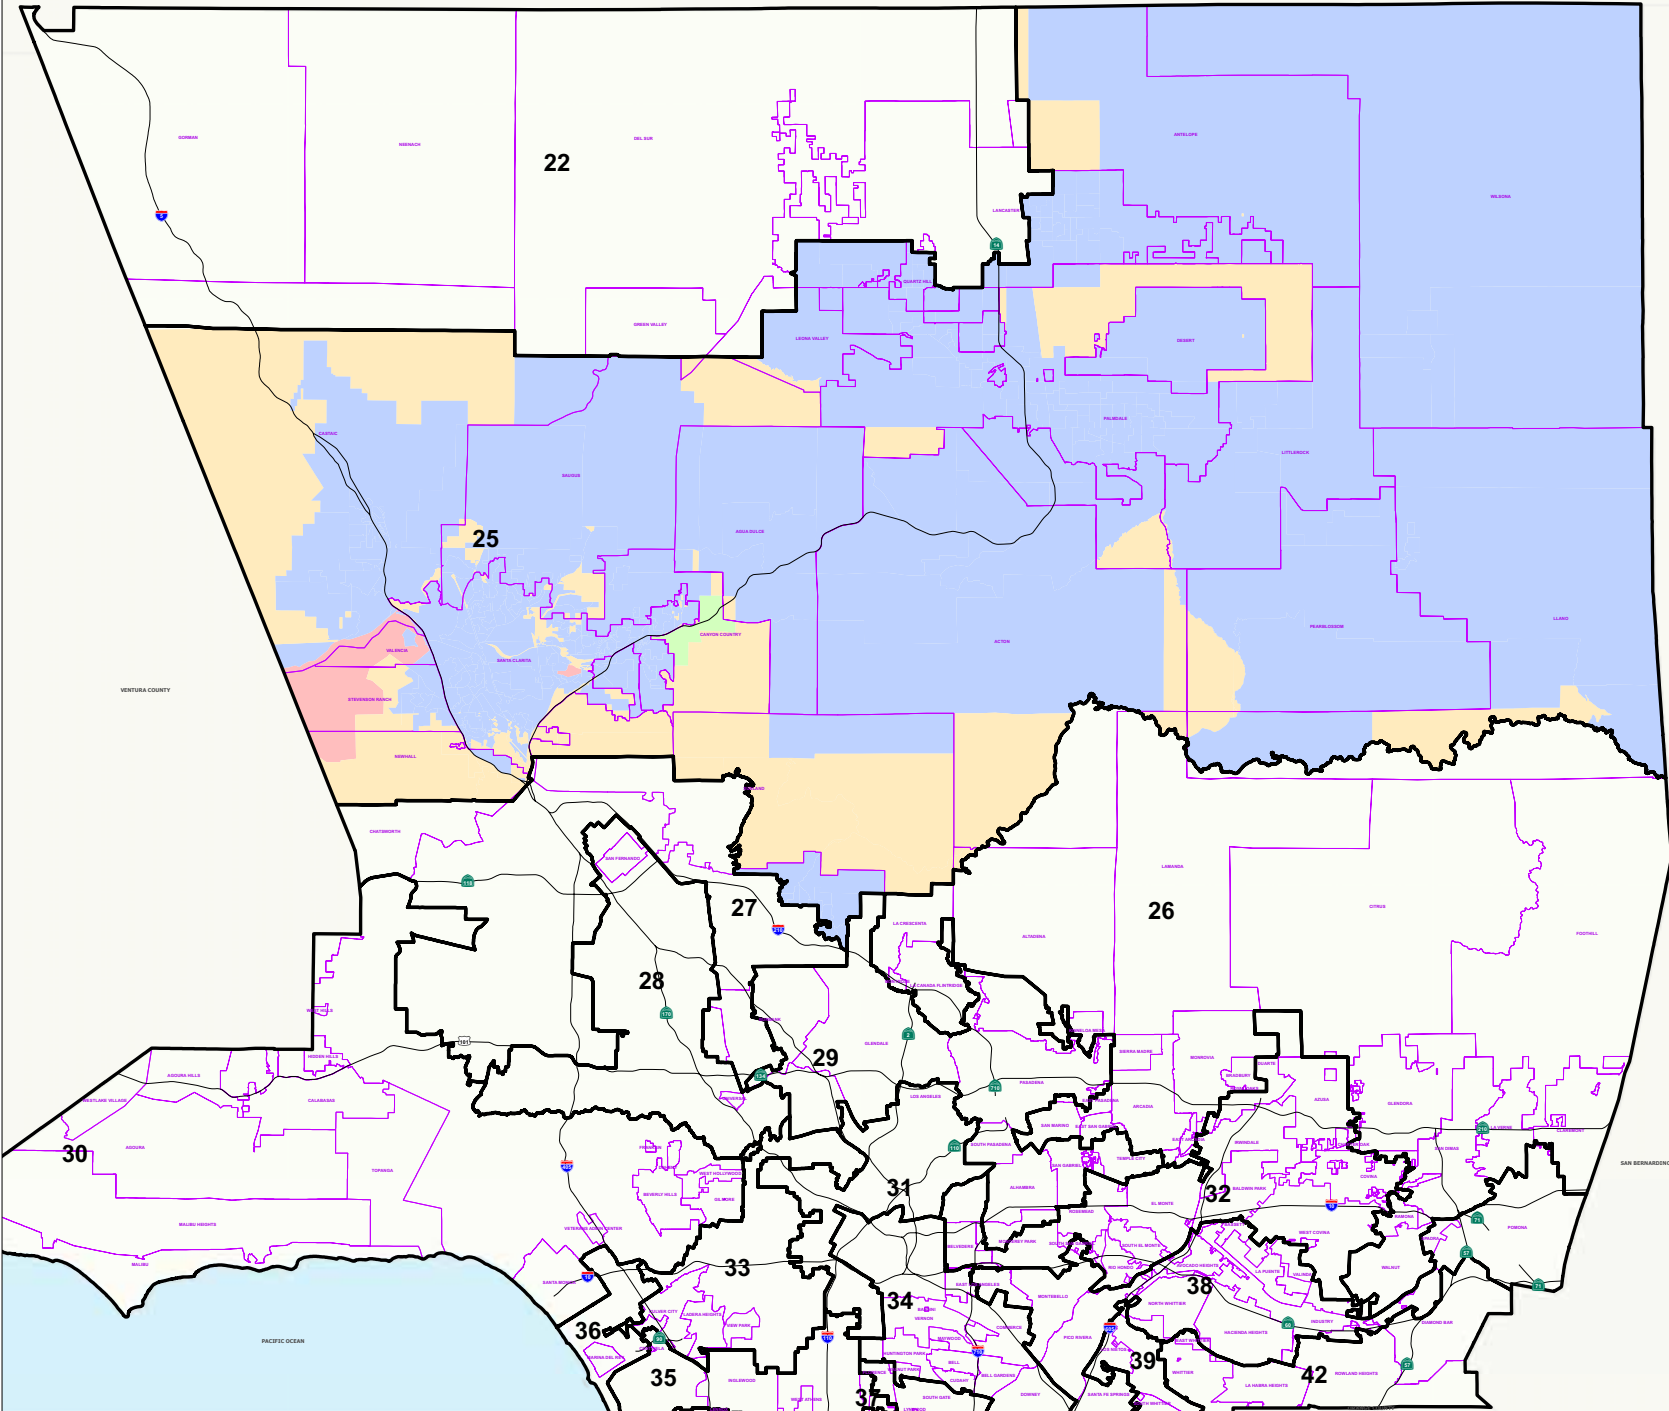

**2008 Presidential
General Election**

**25th Congressional District
New Registrants Age 60-69
by Election Precinct**

Legend

- Congressional District
- Communities

New Registrants Age 60-69

- 0 Percent
- 1-25%
- 26-50%
- 51-75%
- 76-100%