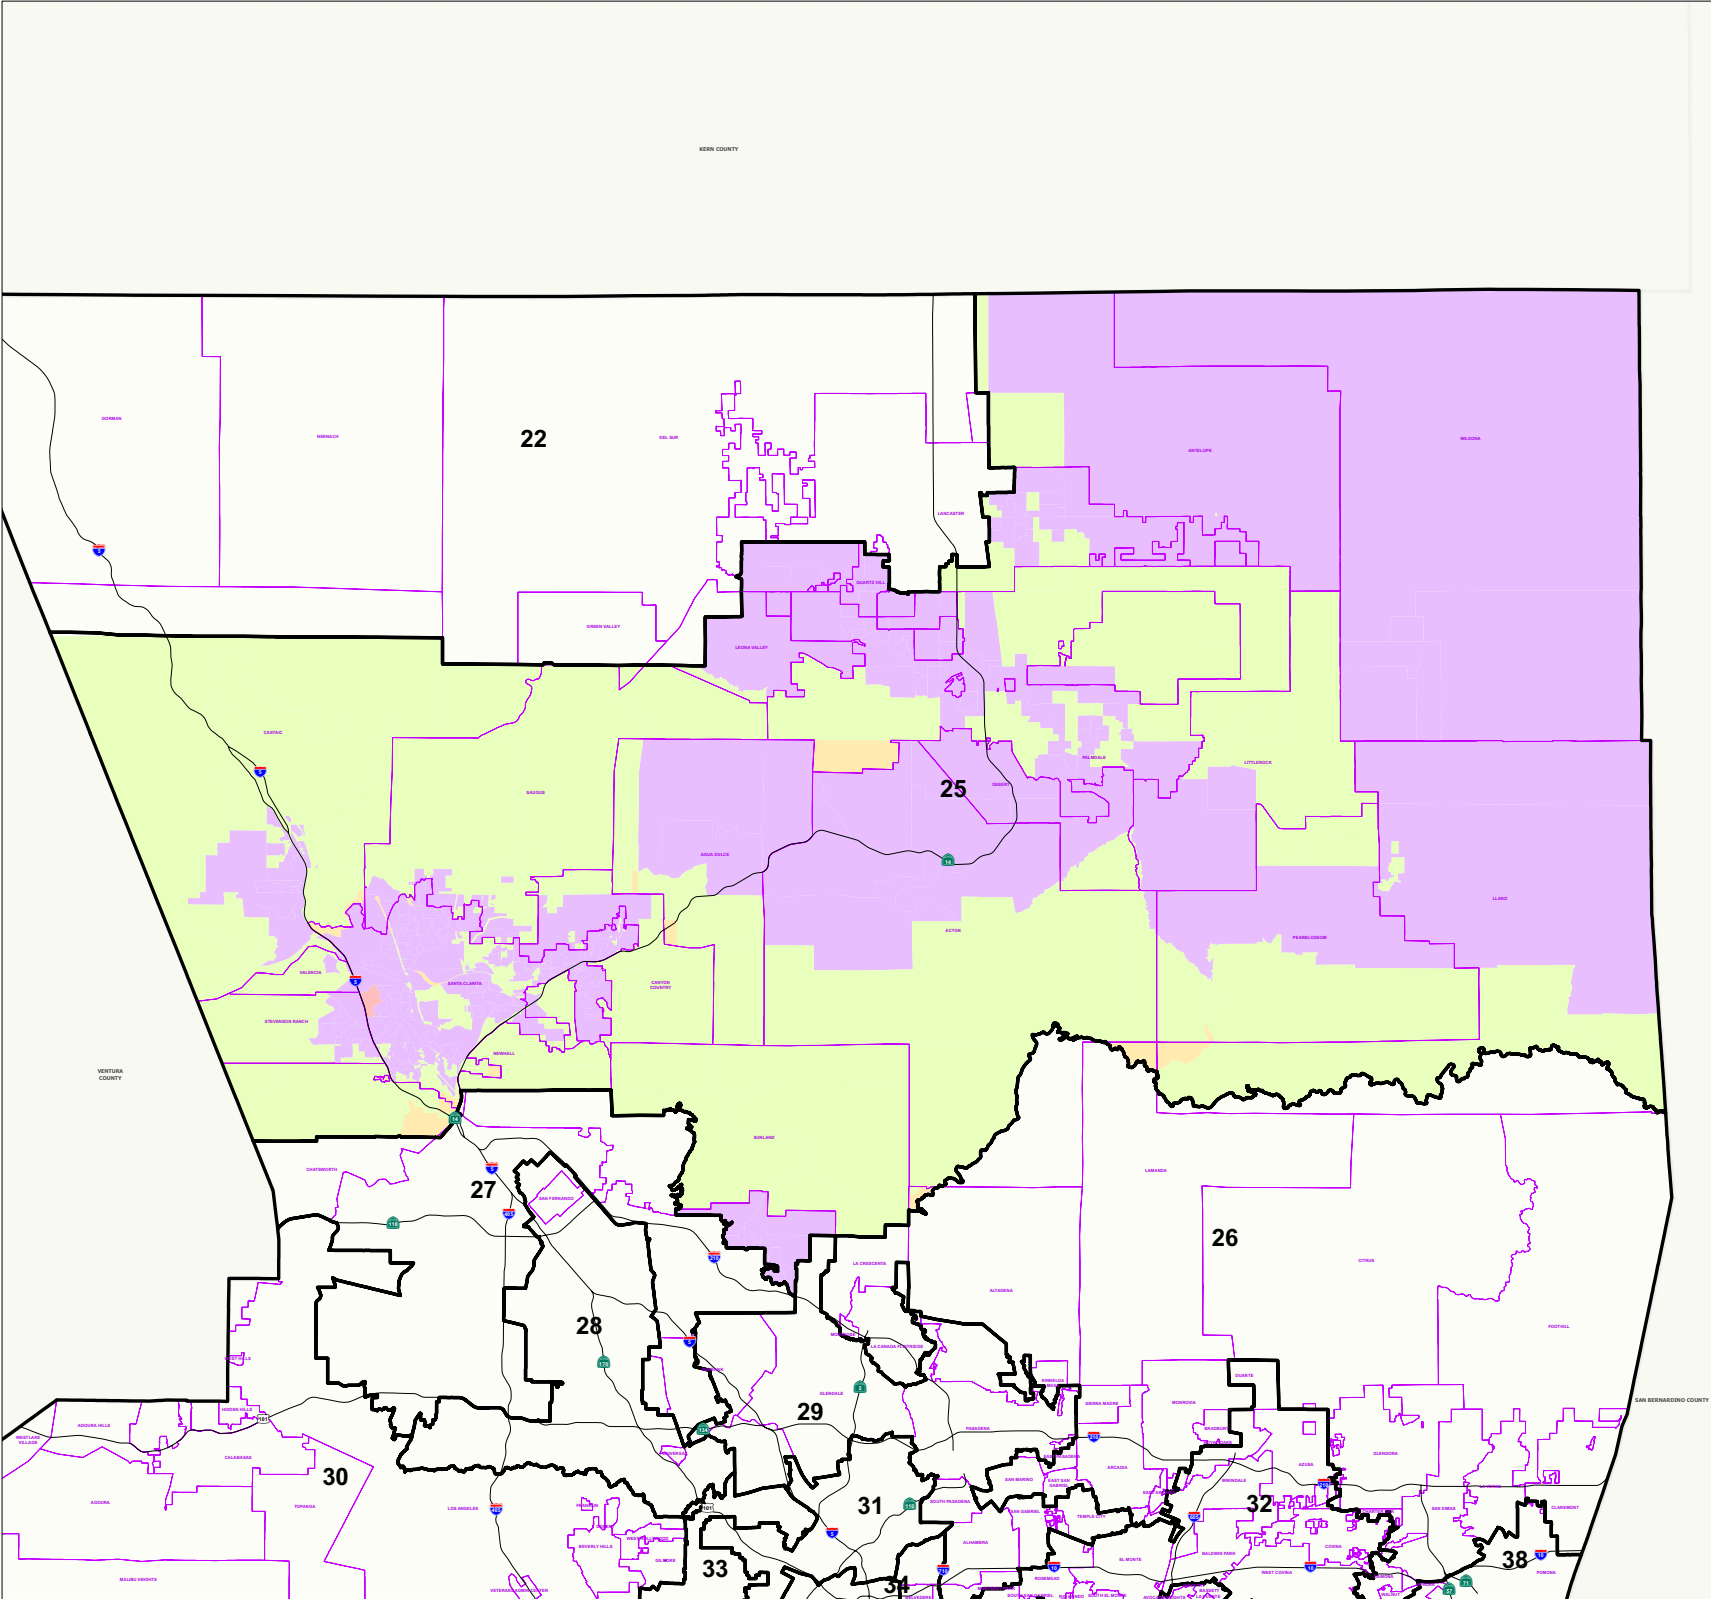

**2008 Presidential
General Election**

**25th Congressional District
Percentage of Votes at Poll
by Election Precinct**

Legend

- Congressional District
- Communities
- **Percent Votes Cast at Poll**
- 0 Percent
- 1-25%
- 26-50%
- 51-75%
- 76-100%

0 0.51 2 3 4
Miles

Thursday, January 8, 2009