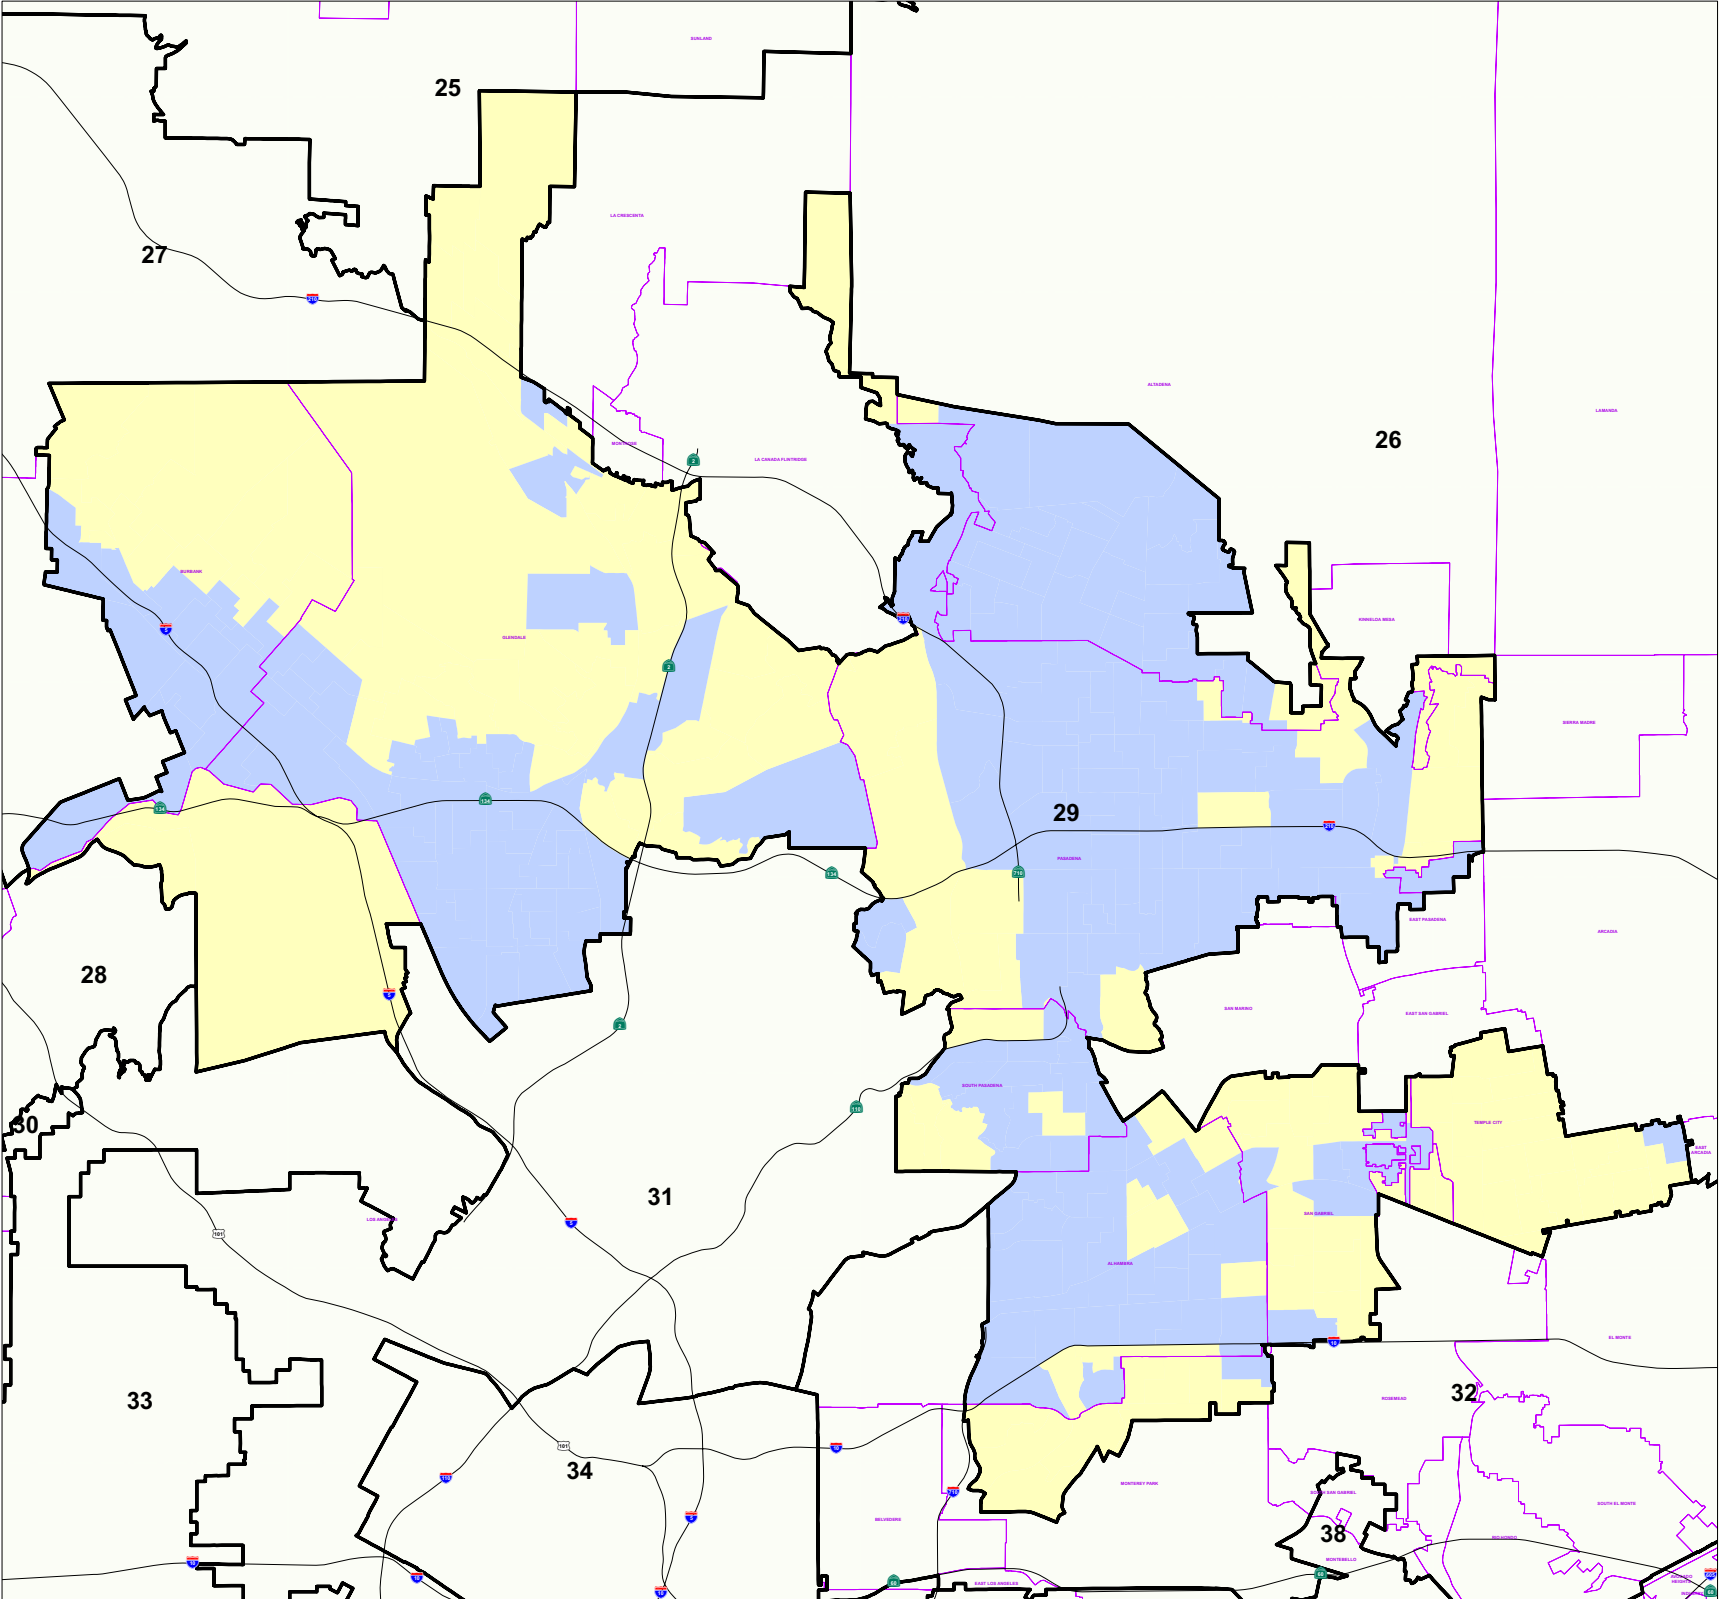

**2008 Presidential
General Election**

**29th Congressional District
Votes for President
over 50% by Election Precinct**

Legend

- Congressional District
- Communities
- **Votes for President**
  - Other
  - Obama over 50%
  - McCain over 50%