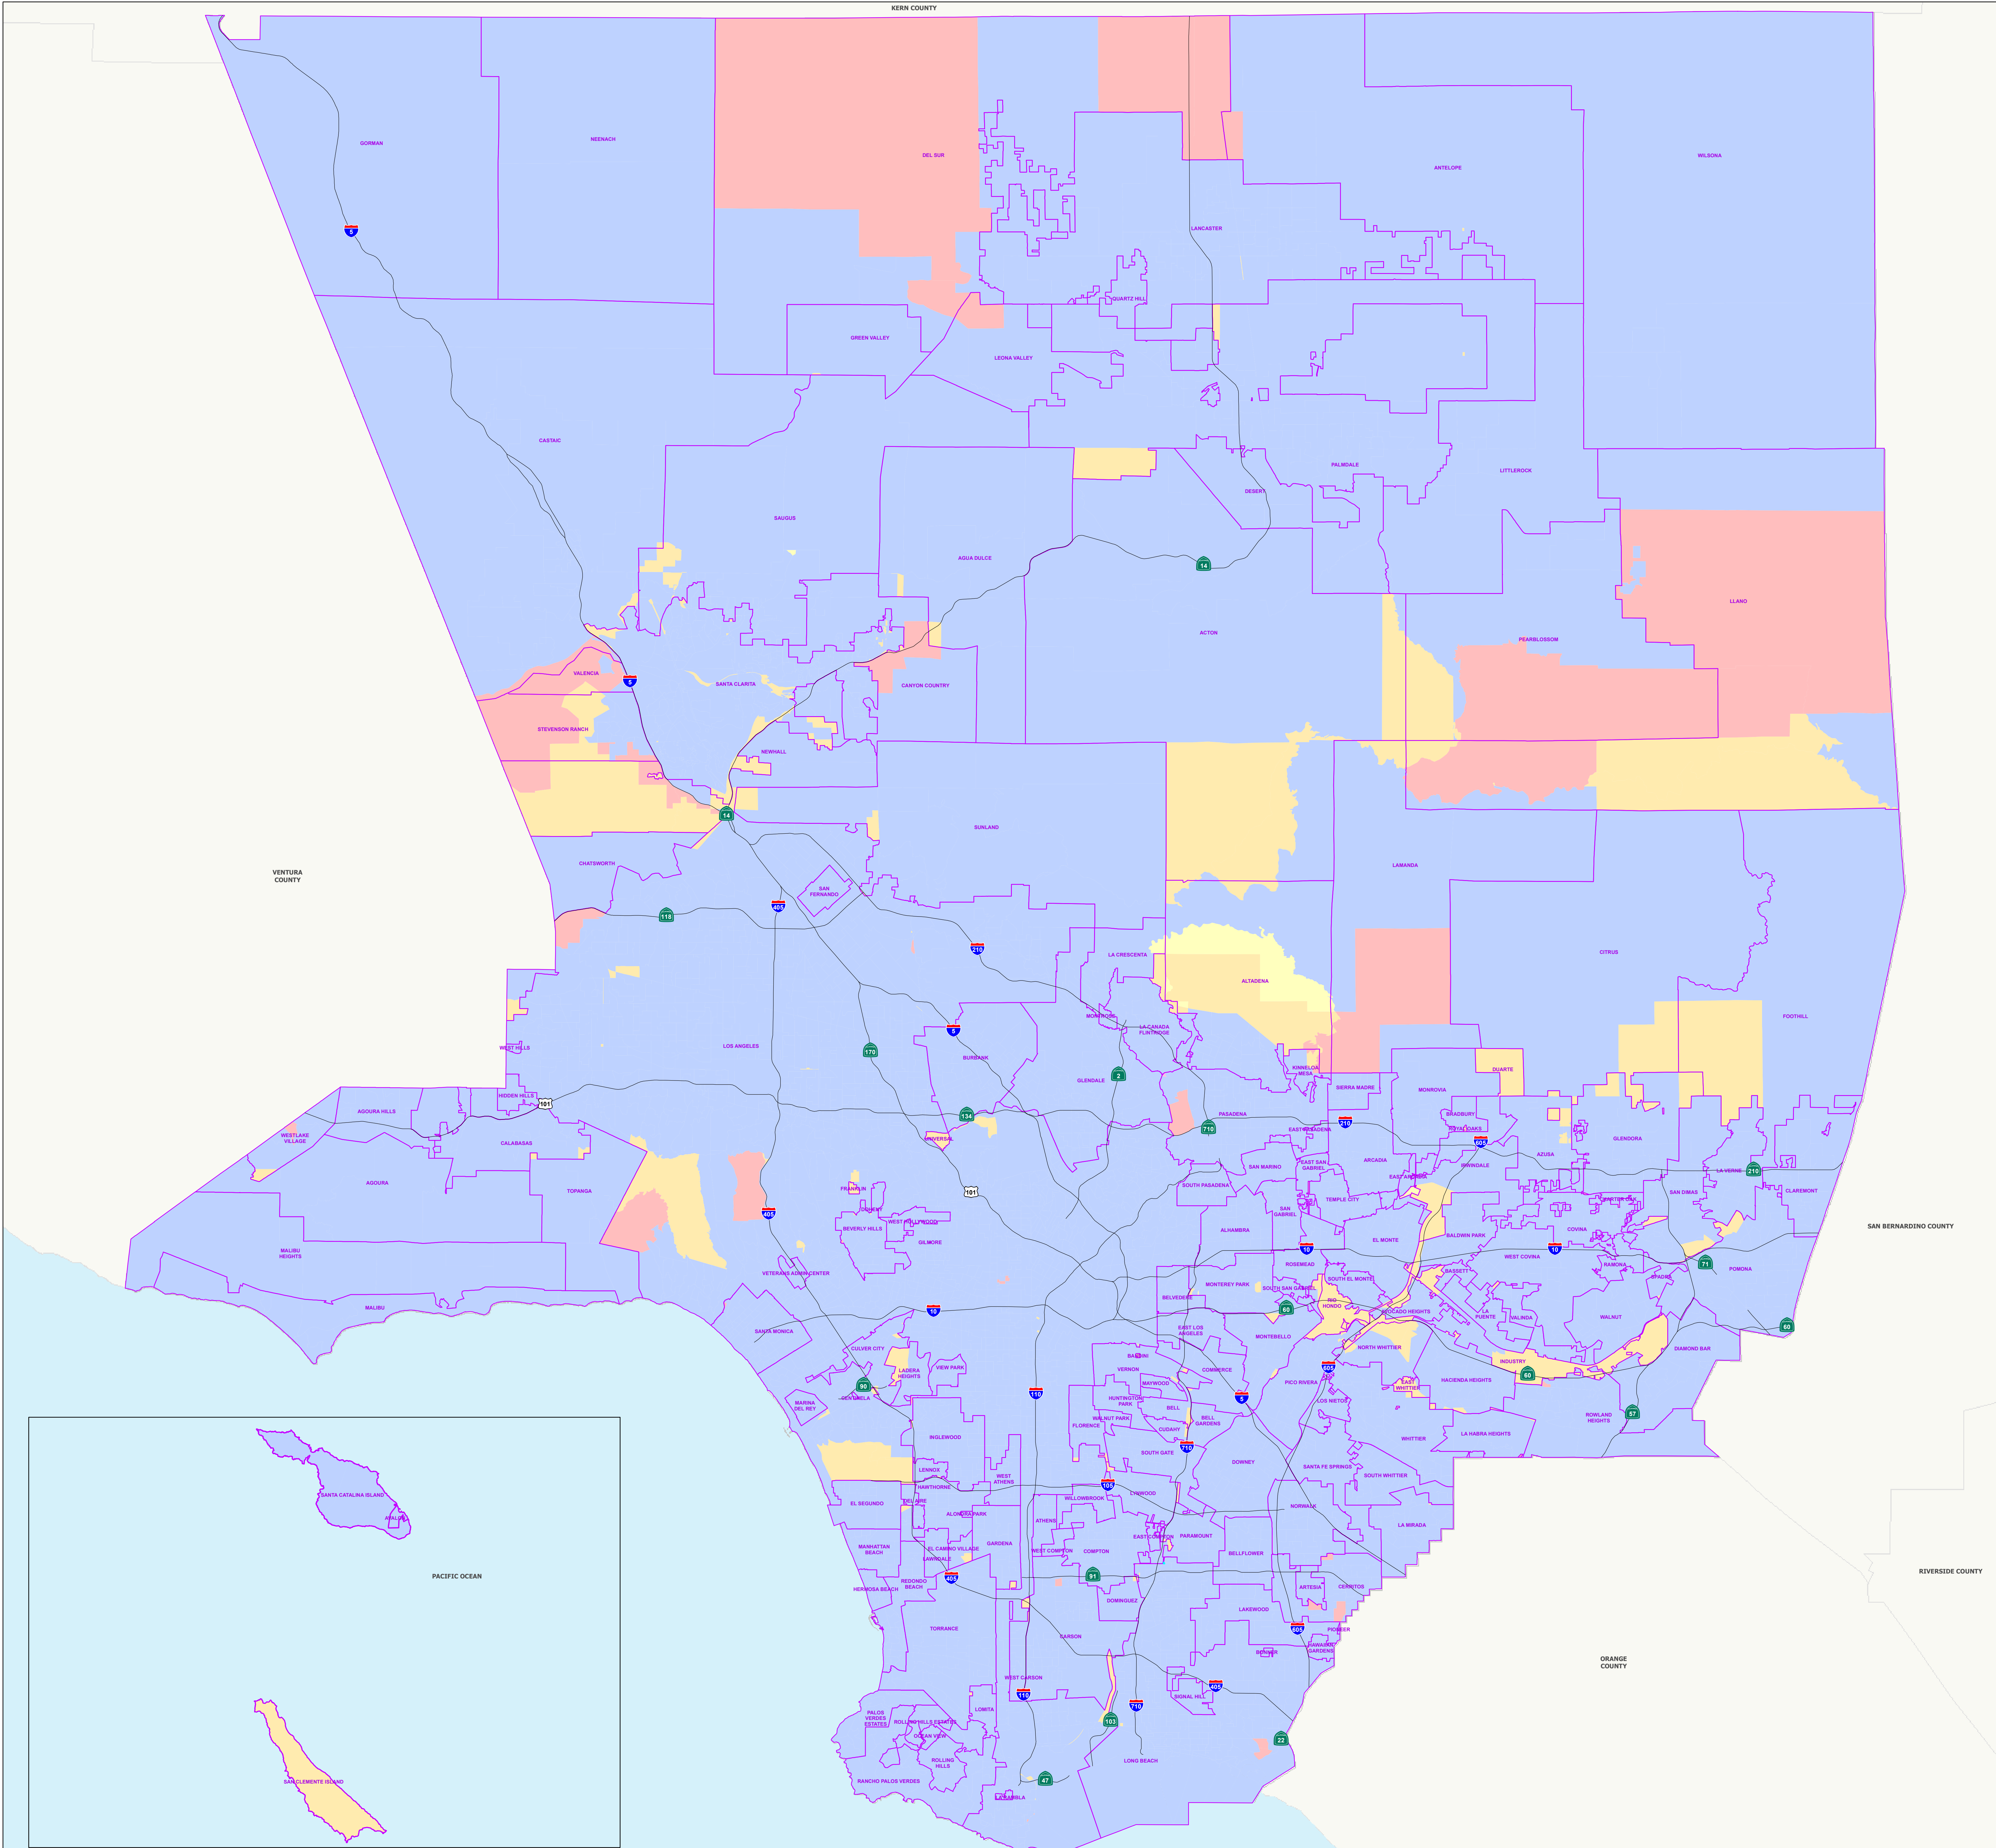

2008 Presidential General Election

Countywide Age 60-69 Votes Cast by Election Precinct

Legend

Communities

Votes by Age 60-69

Percent_60_69

- 0 Percent
- 1-25%
- 26-50%
- 51-75%
- 76-100%

THIS MAP IS SUBJECT TO CHANGE WITHOUT NOTICE
CONTACT REGISTRAR-RECORDER/COUNTY CLERK
PRECINCTING SECTION, 12400 IMPERIAL HIGHWAY
NORWALK, CA 90650 TEL. No. (562) 462-2473