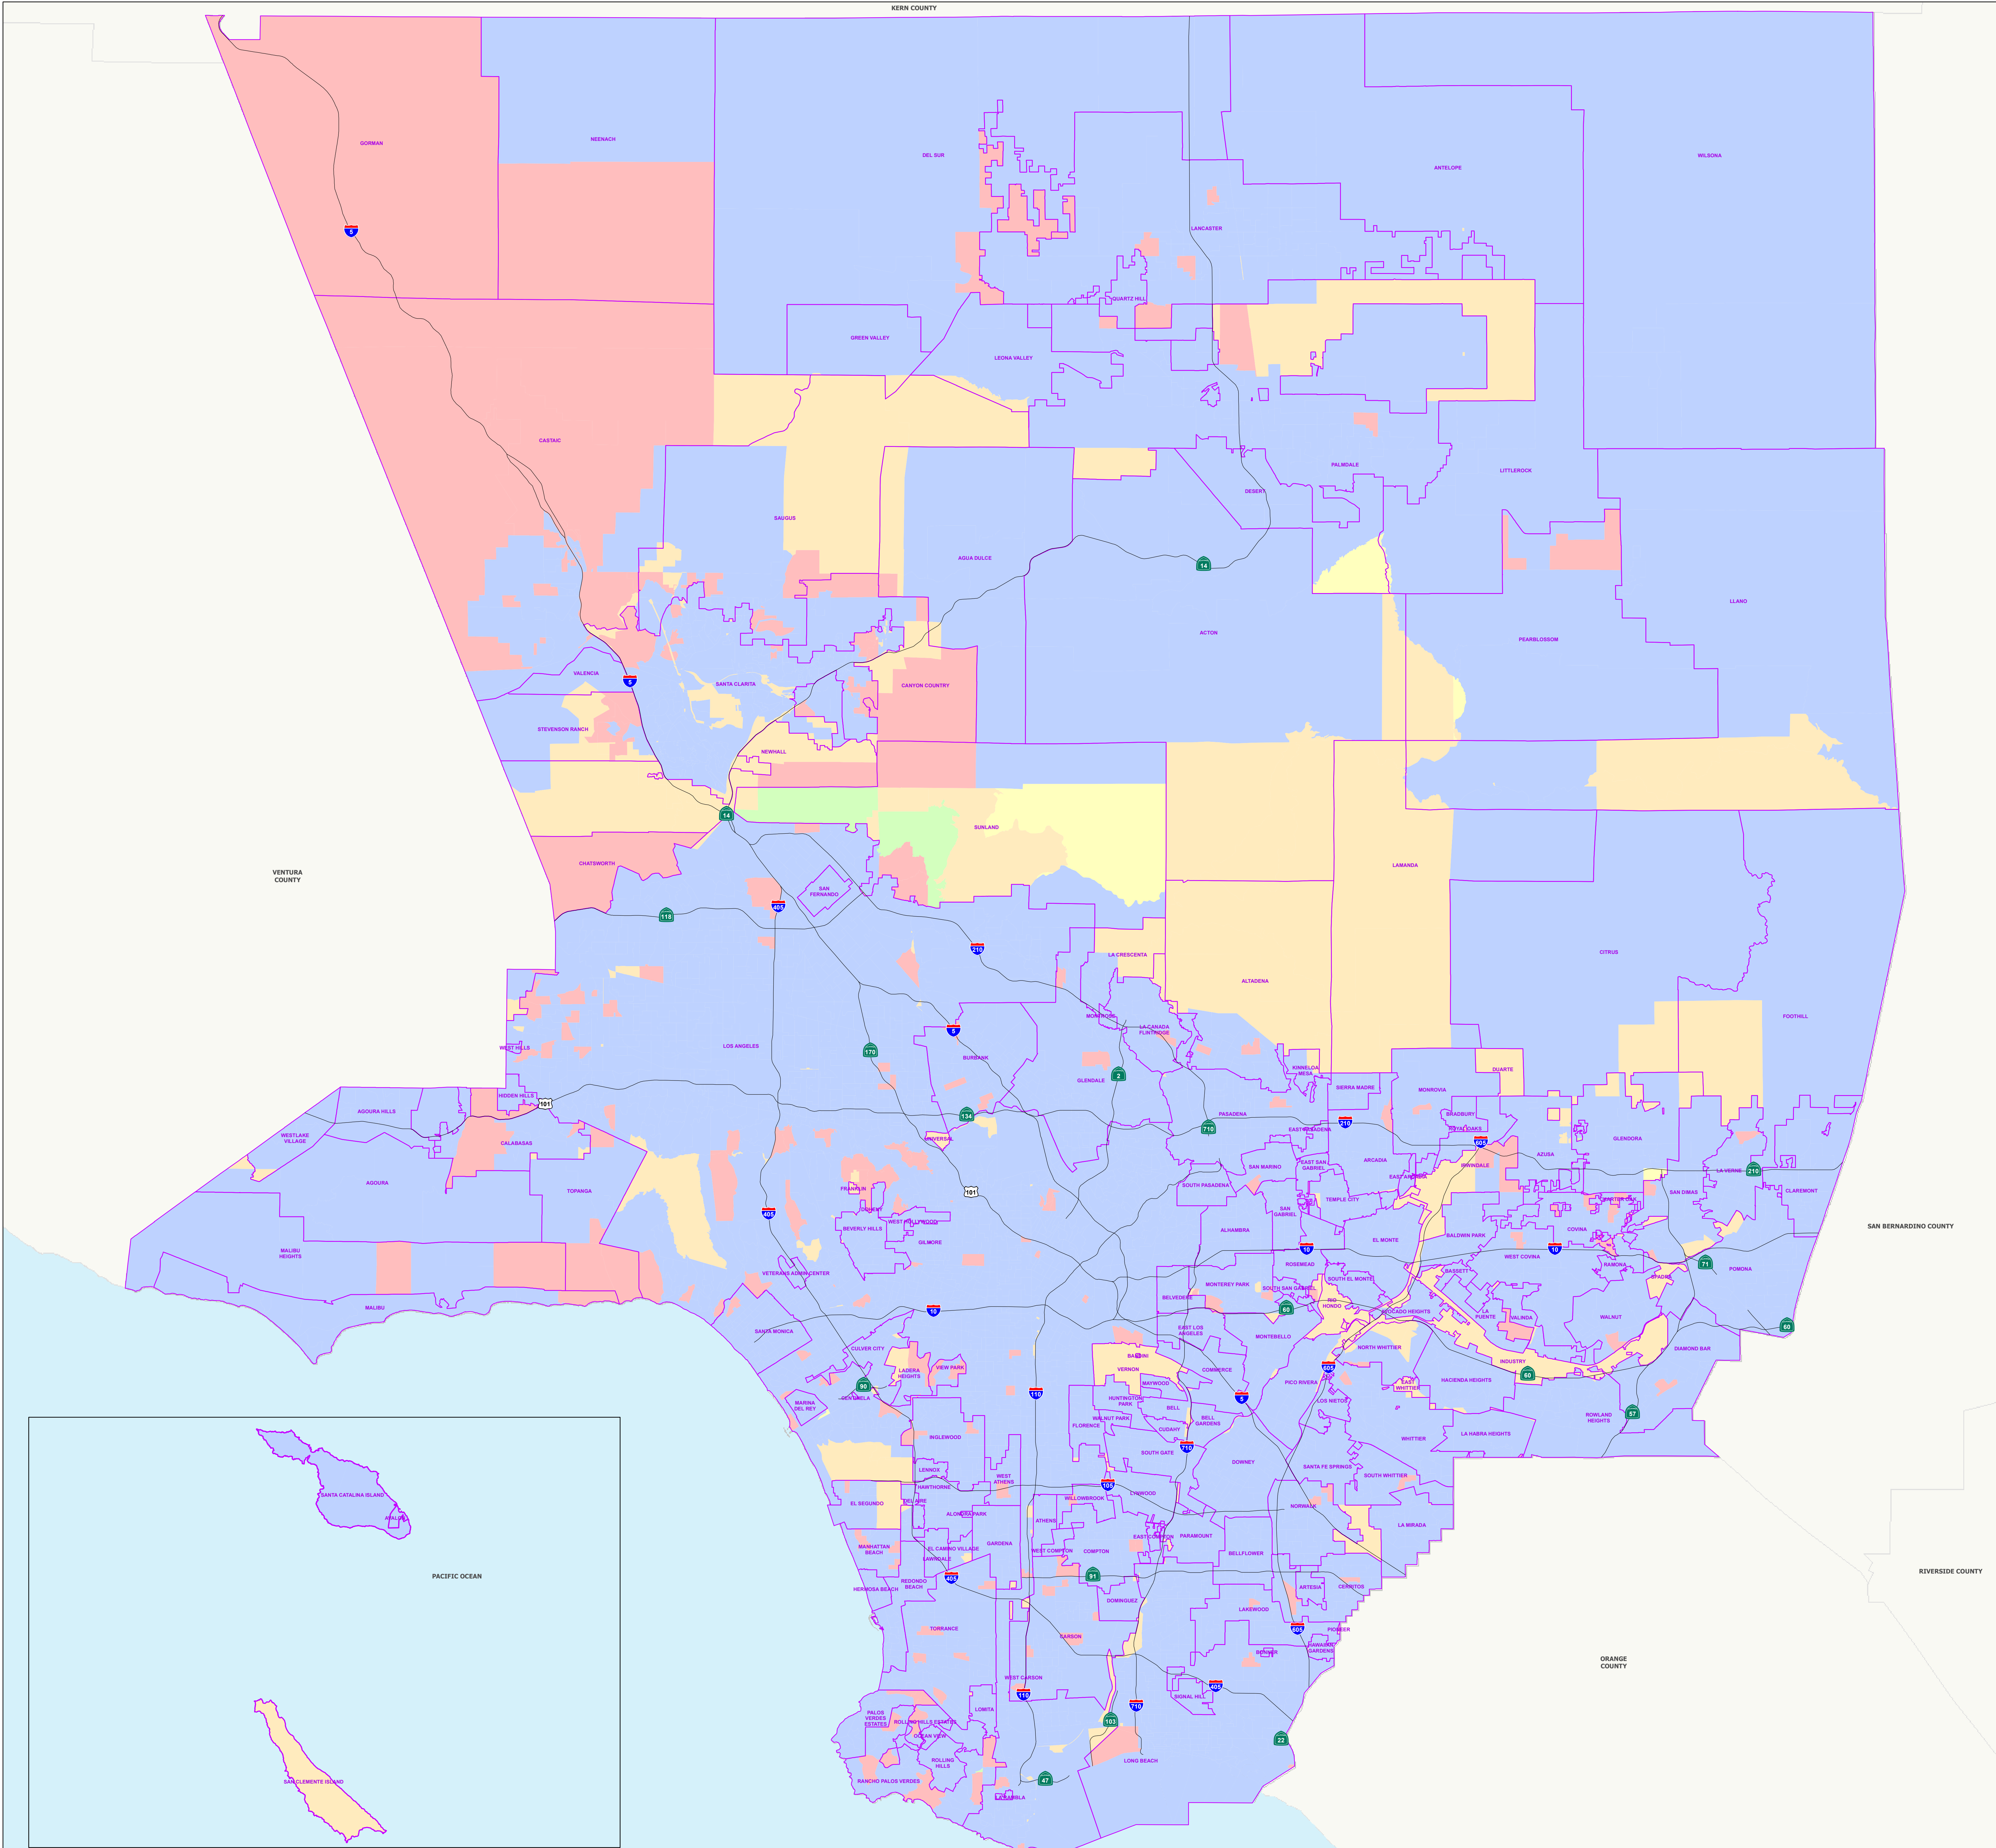

2008 Presidential General Election

Countywide Age 40-49 New Registrants by Election Precinct

Legend

Communities

New Registrants Age 40-49

Percent_40_49

- 0 Percent
- 1-25%
- 26-50%
- 51-75%
- 76-100%

THIS MAP IS SUBJECT TO CHANGE WITHOUT NOTICE
CONTACT REGISTRAR-RECORDER/COUNTY CLERK
PRECINCTING SECTION, 12400 IMPERIAL HIGHWAY
NORWALK, CA 90650 TEL. No. (562) 462-2473