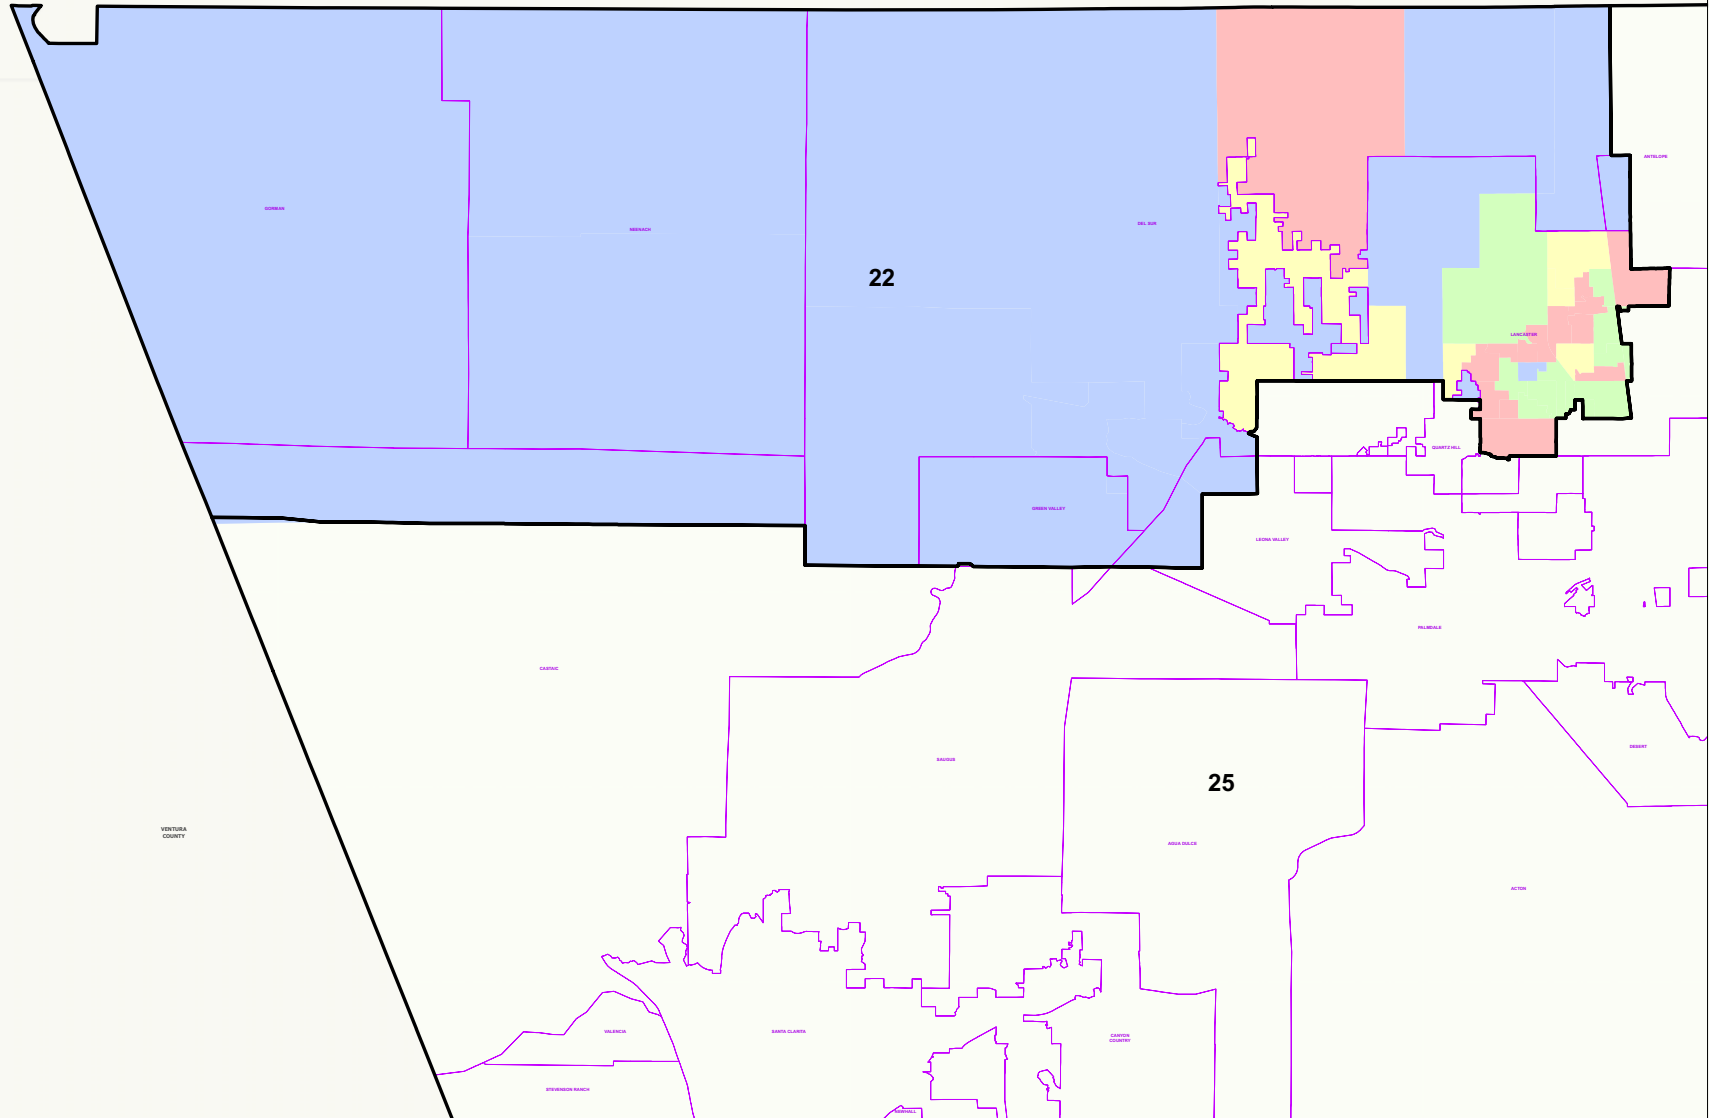

**2008 Presidential
General Election**

**22nd Congressional District
Provisional Votes Cast
by Election Precinct**

Legend

- Congressional District
- Communities

Provisional Votes

- 0 Ballots cast
- 1 - 50 Ballots cast
- 51 - 100 Ballots cast
- 101 - 150 Ballots cast
- 151 - 200 Ballots cast
- Over 201 Ballots cast