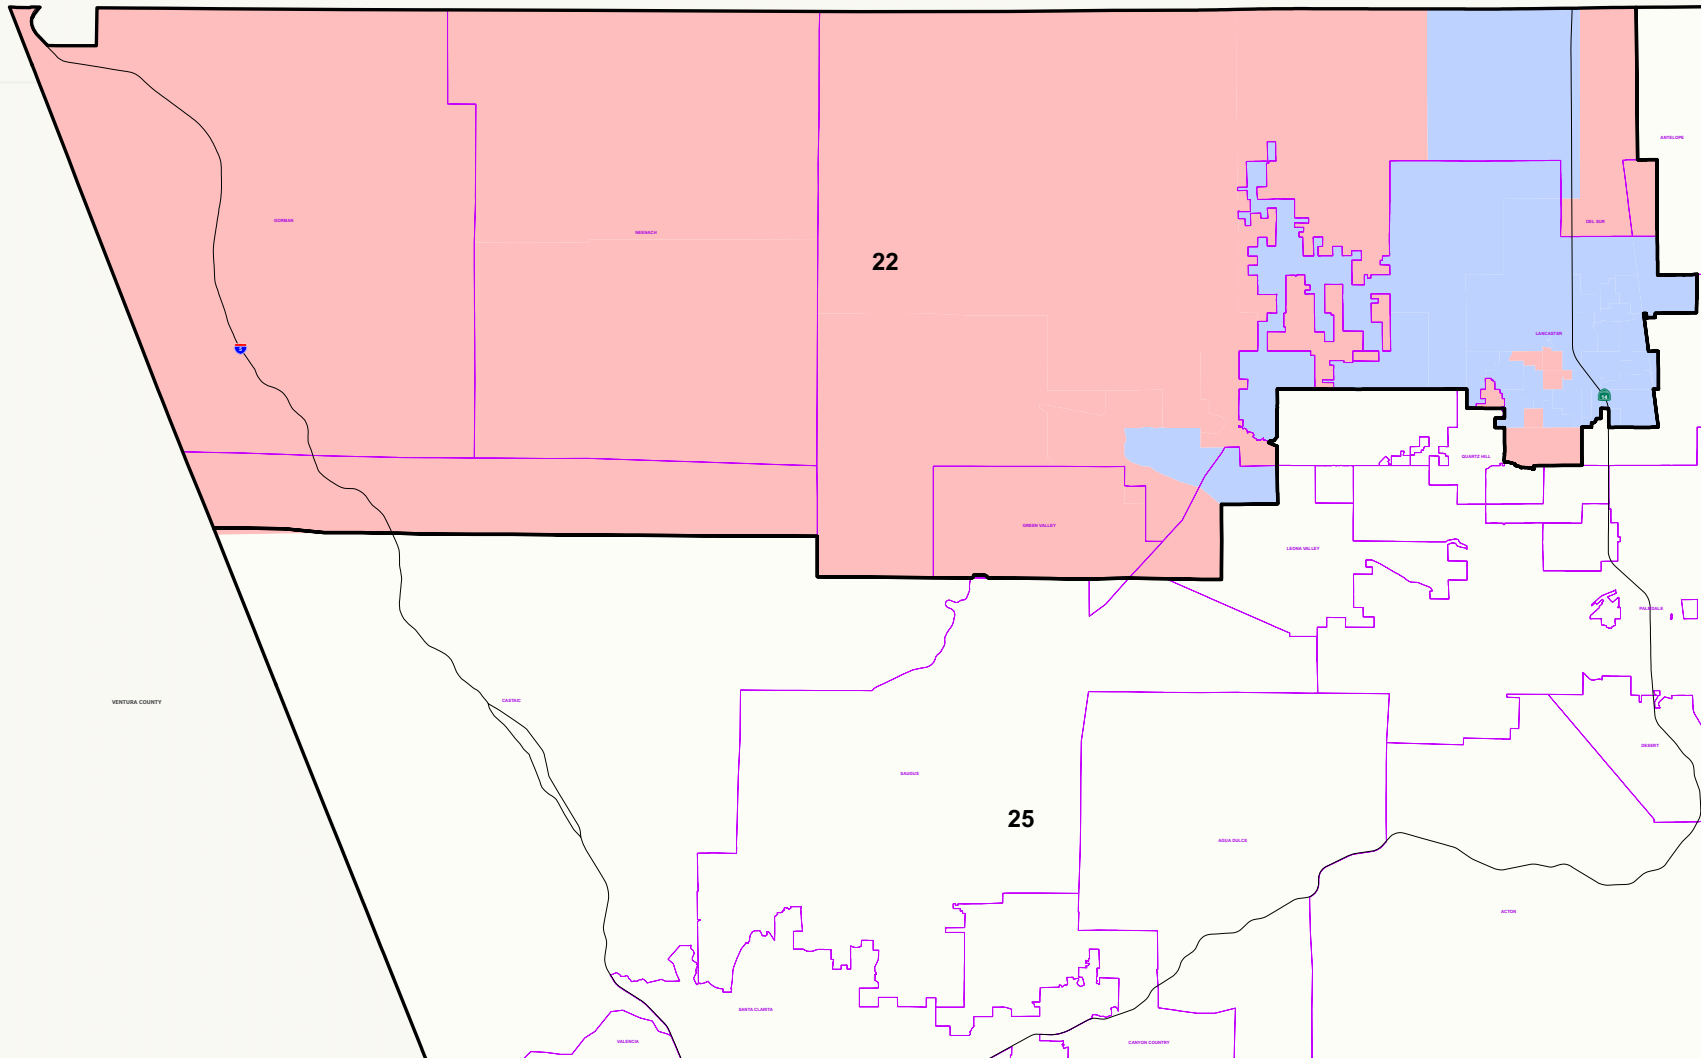

**2008 Presidential
General Election**

**22nd Congressional District
Age 50-59 Votes Cast
by Election Precinct**

Legend

- Congressional District
- Communities
- **Votes by Age 50-59**
  - 0 Percent
  - 1-25%
  - 26-50%
  - 51-75%
  - 76-100%

0 0.61.21.82.4
Miles