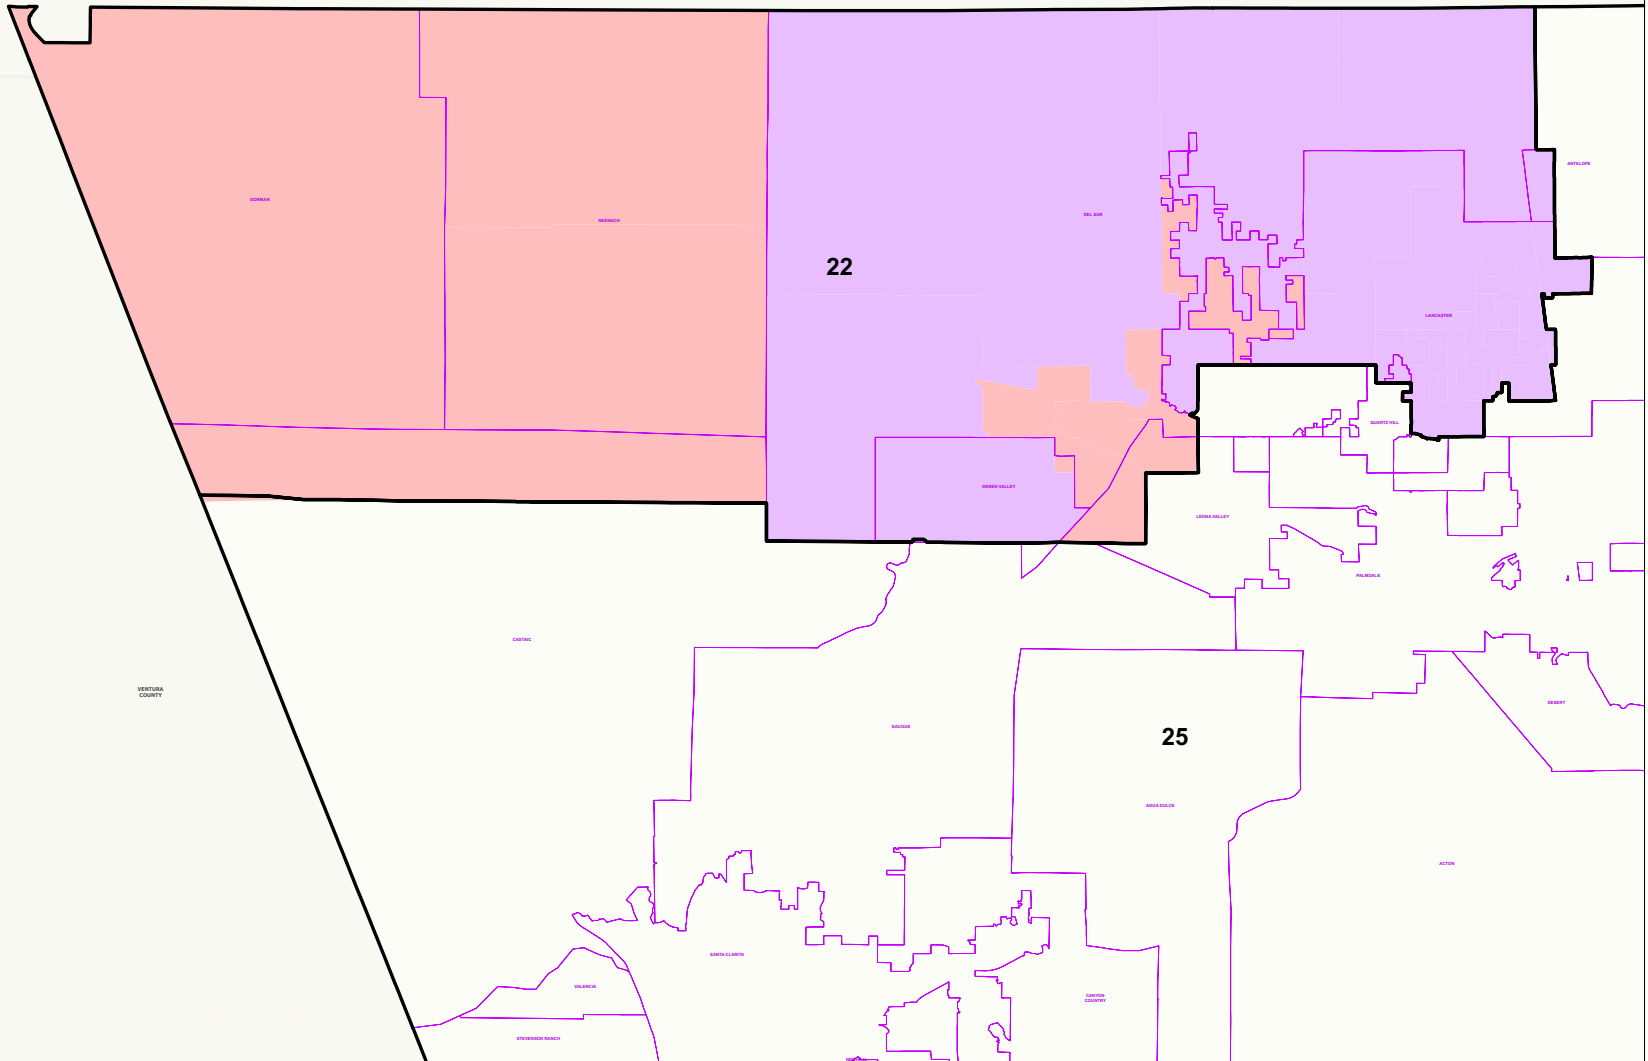

**2008 Presidential
General Election**

**22nd Congressional District
Female Votes Cast
by Election Precinct**

Legend

Congressional District

Communities

Voters by Gender

0 Percent

1-25%

26-50%

51-70%

Over 71%

0.45 0.9 1.8 2.7 3.6
Miles

Thursday, January 8, 2009