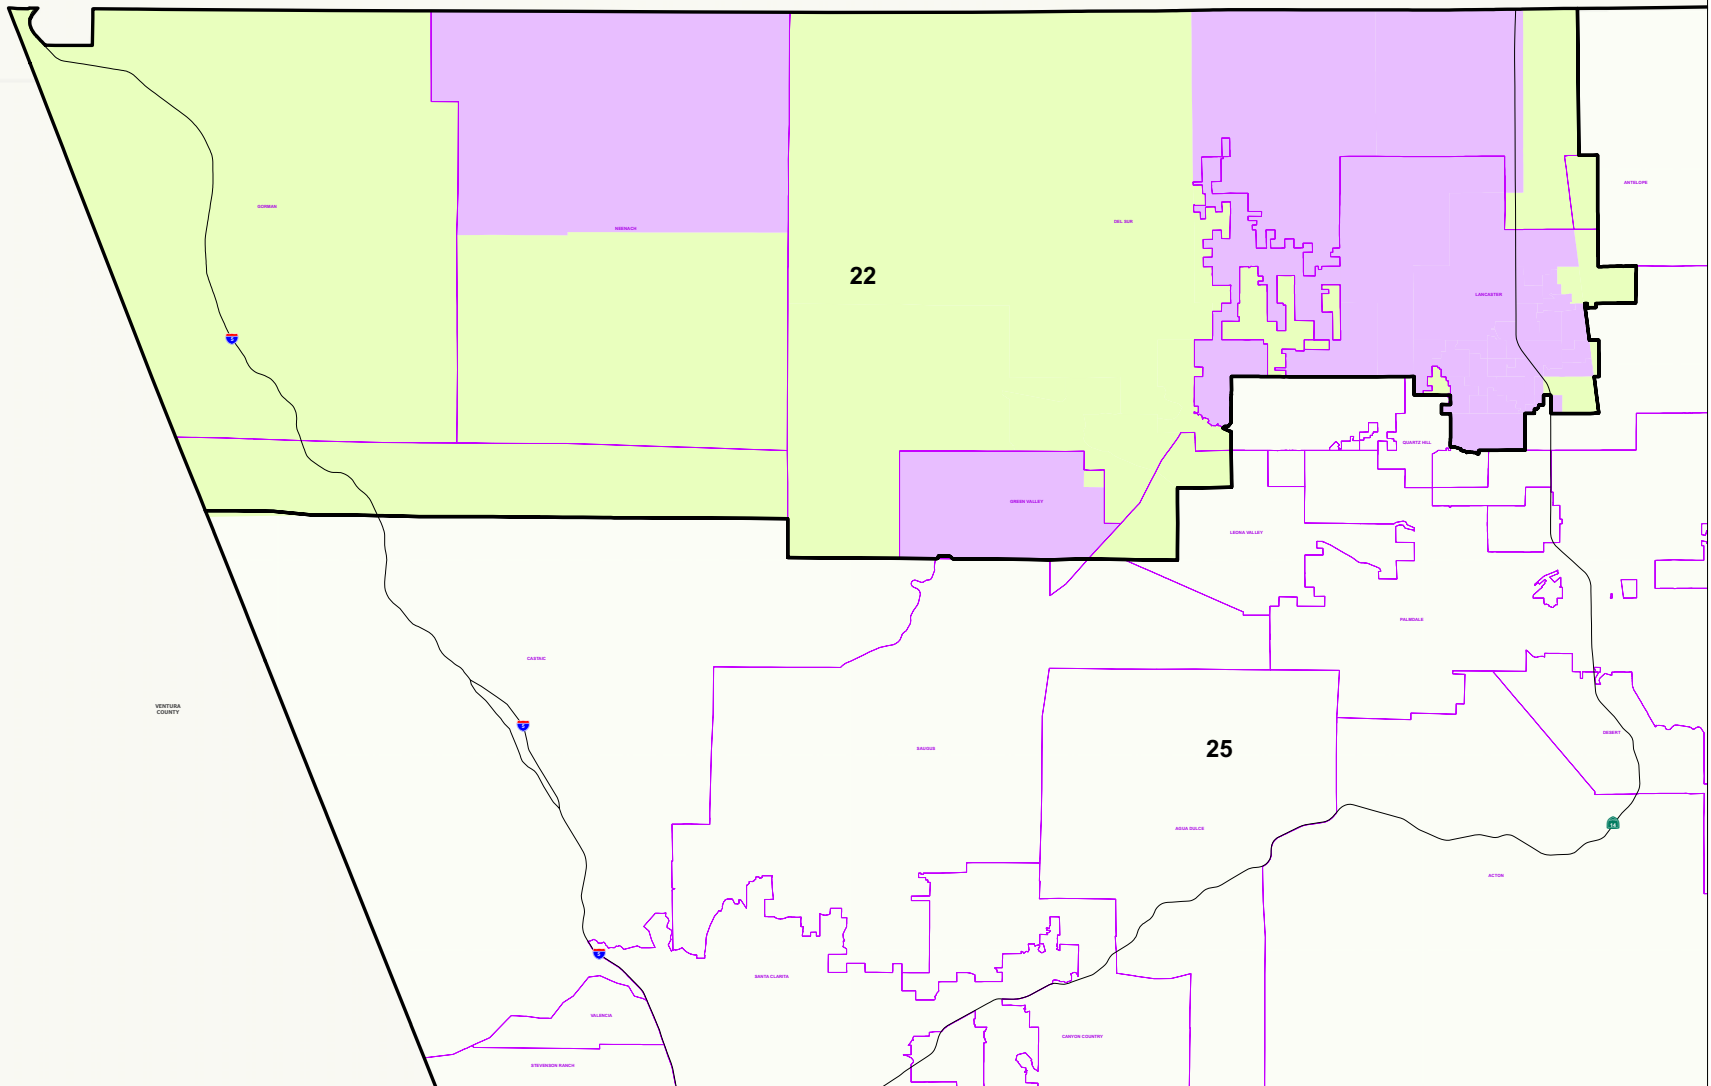

**2008 Presidential
General Election**

**22nd Congressional District
Percentage of Votes at Poll
by Election Precinct**

Legend

- Congressional District
- Communities

Percent Votes Cast at Poll

- 0 Percent
- 1-25%
- 26-50%
- 51-75%
- 76-100%

0.357 1.4 2.1 2.8
Miles