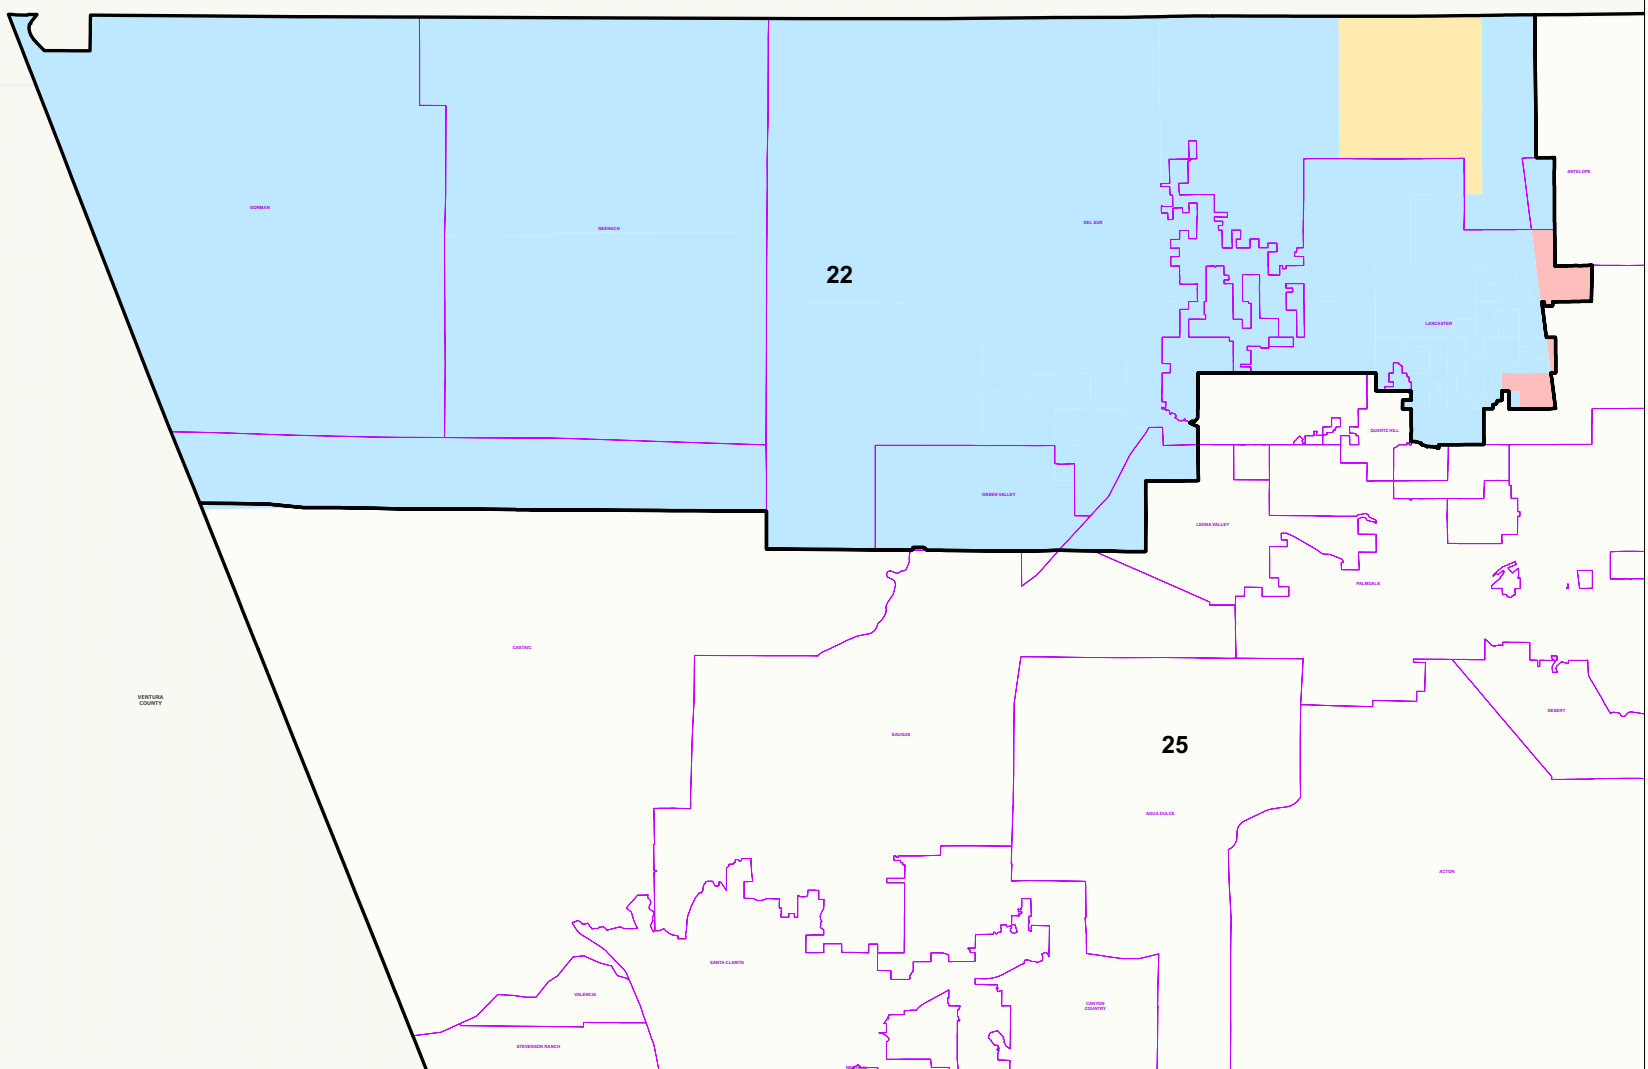

2008 Presidential General Election

22nd Congressional District Age 18-29 Votes cast by Election Precinct

Legend

Congressional District

Communities

Votes by Age

0 Percent

1-25%

26-50%

51-70%

Over 71%