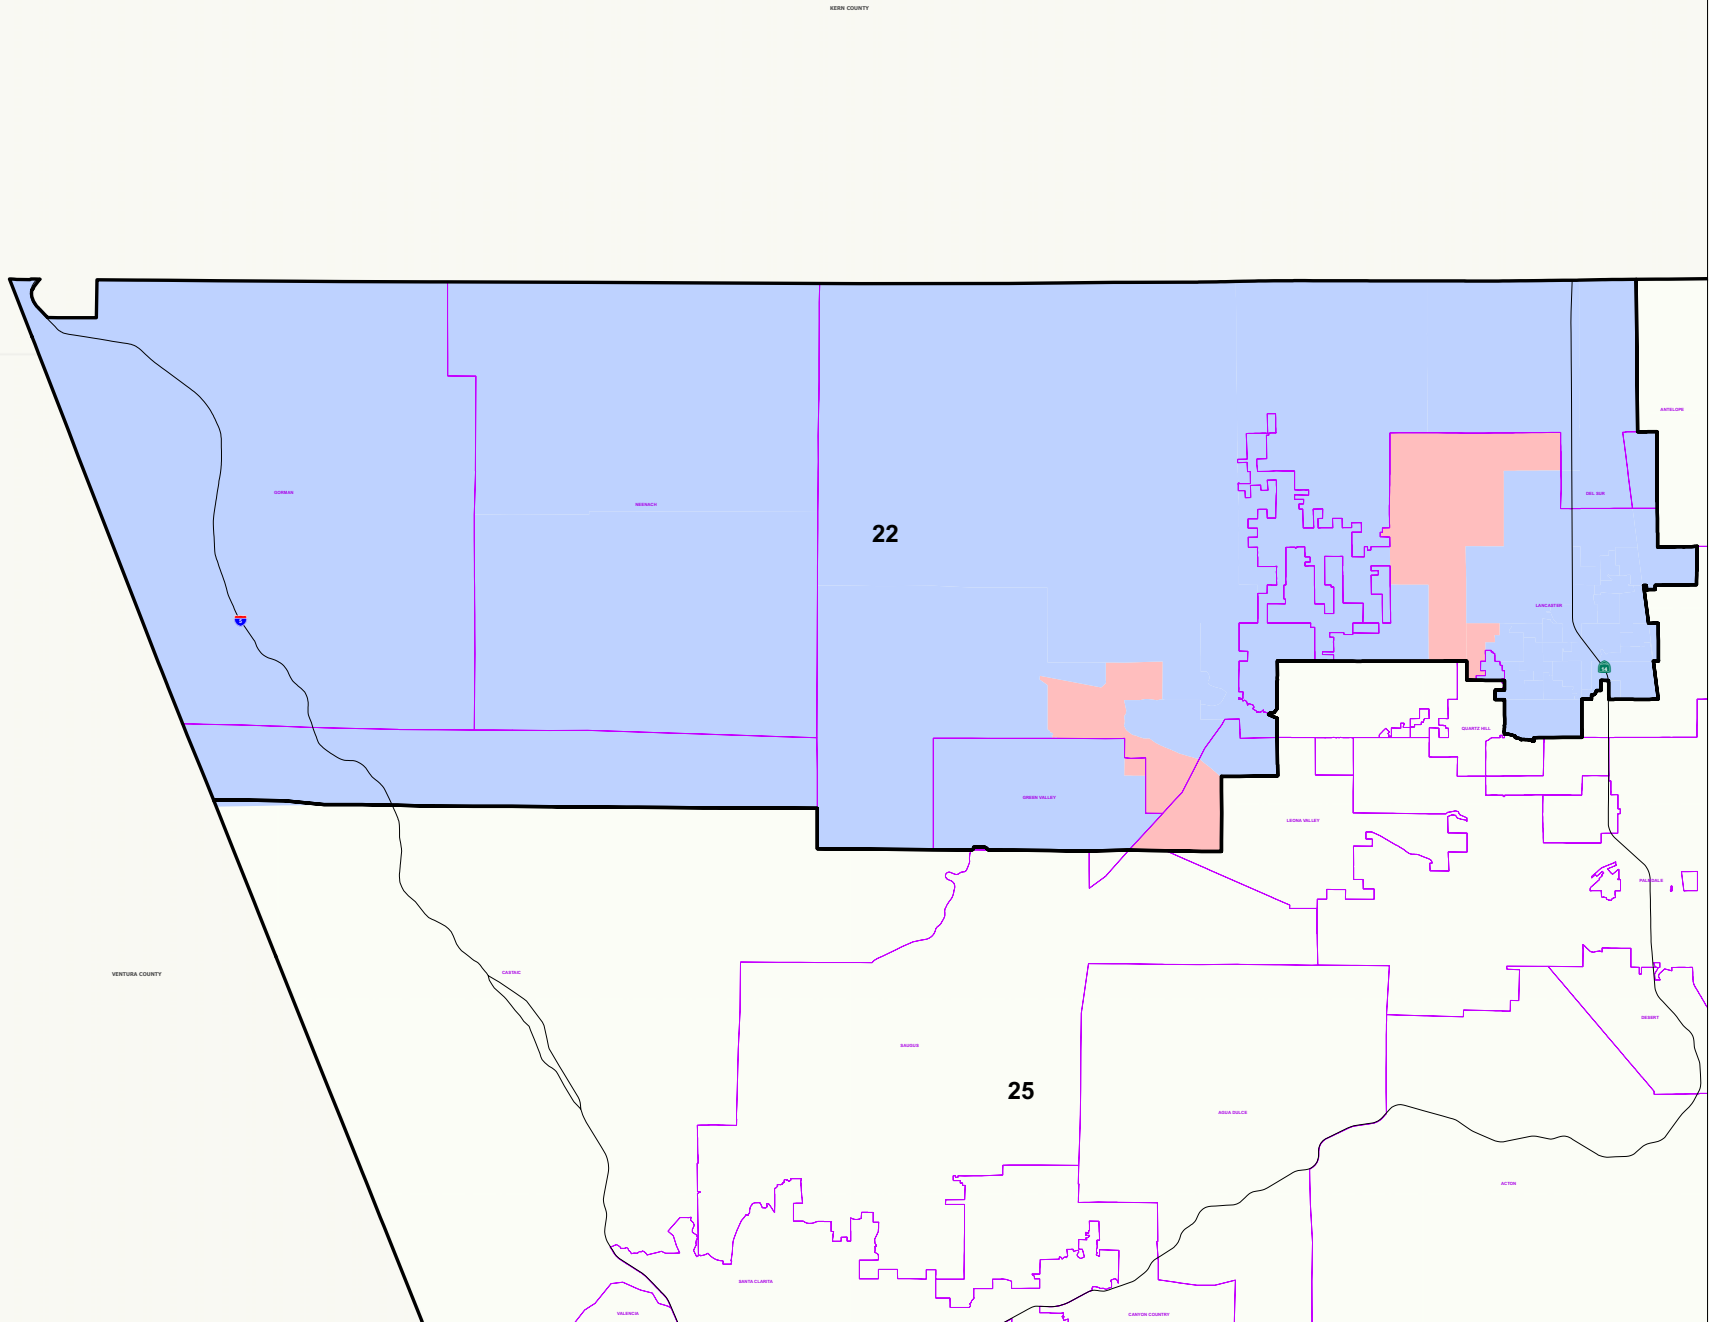

**2008 Presidential
General Election**

**22nd Congressional District
Age 40-49 Votes Cast
by Election Precinct**

Legend

- Congressional District
- Communities
- **Voters by Age 40-49**
- 0 Percent
- 1-25%
- 26-50%
- 51-75%
- 76-100%

0.06121824
Miles