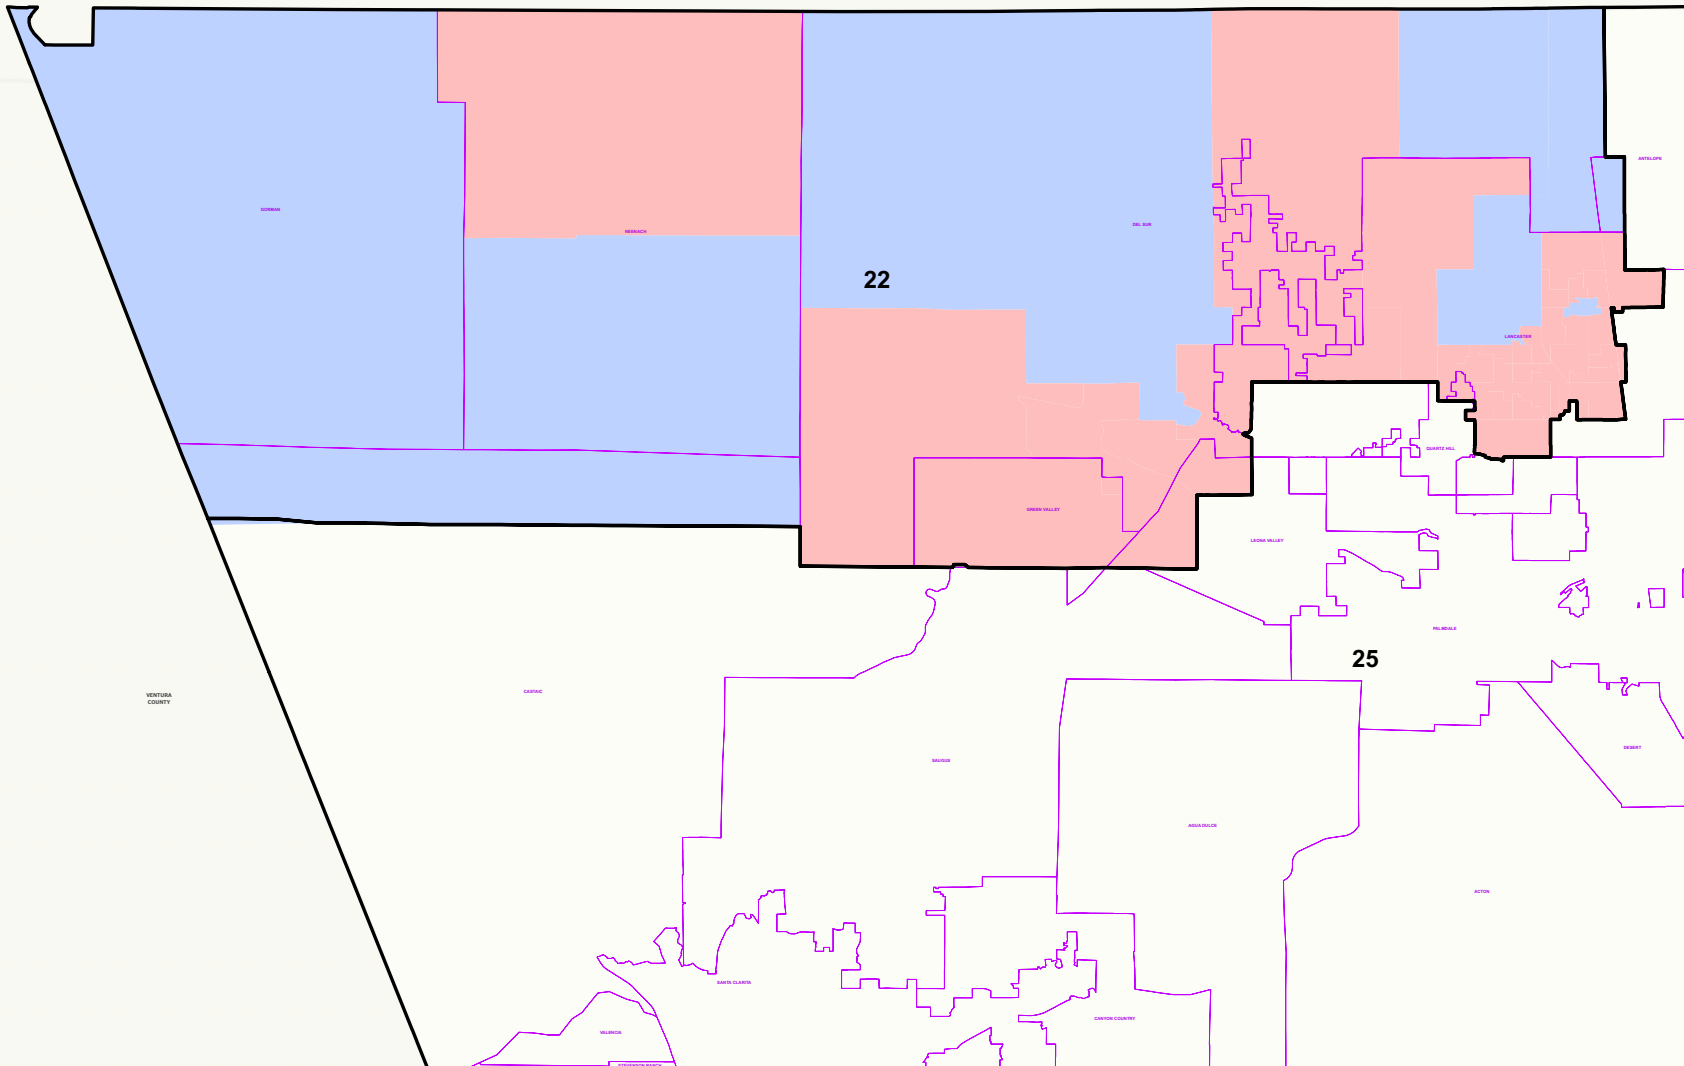

**2008 Presidential
General Election**

**22nd Congressional District
New Registered Voters
Age 18-29 by Election Precinct**

Legend

Congressional District

Communities

New Registered Voters by Age 18-29

0 Percent

1-25%

26-50%

51-75%

76-100%