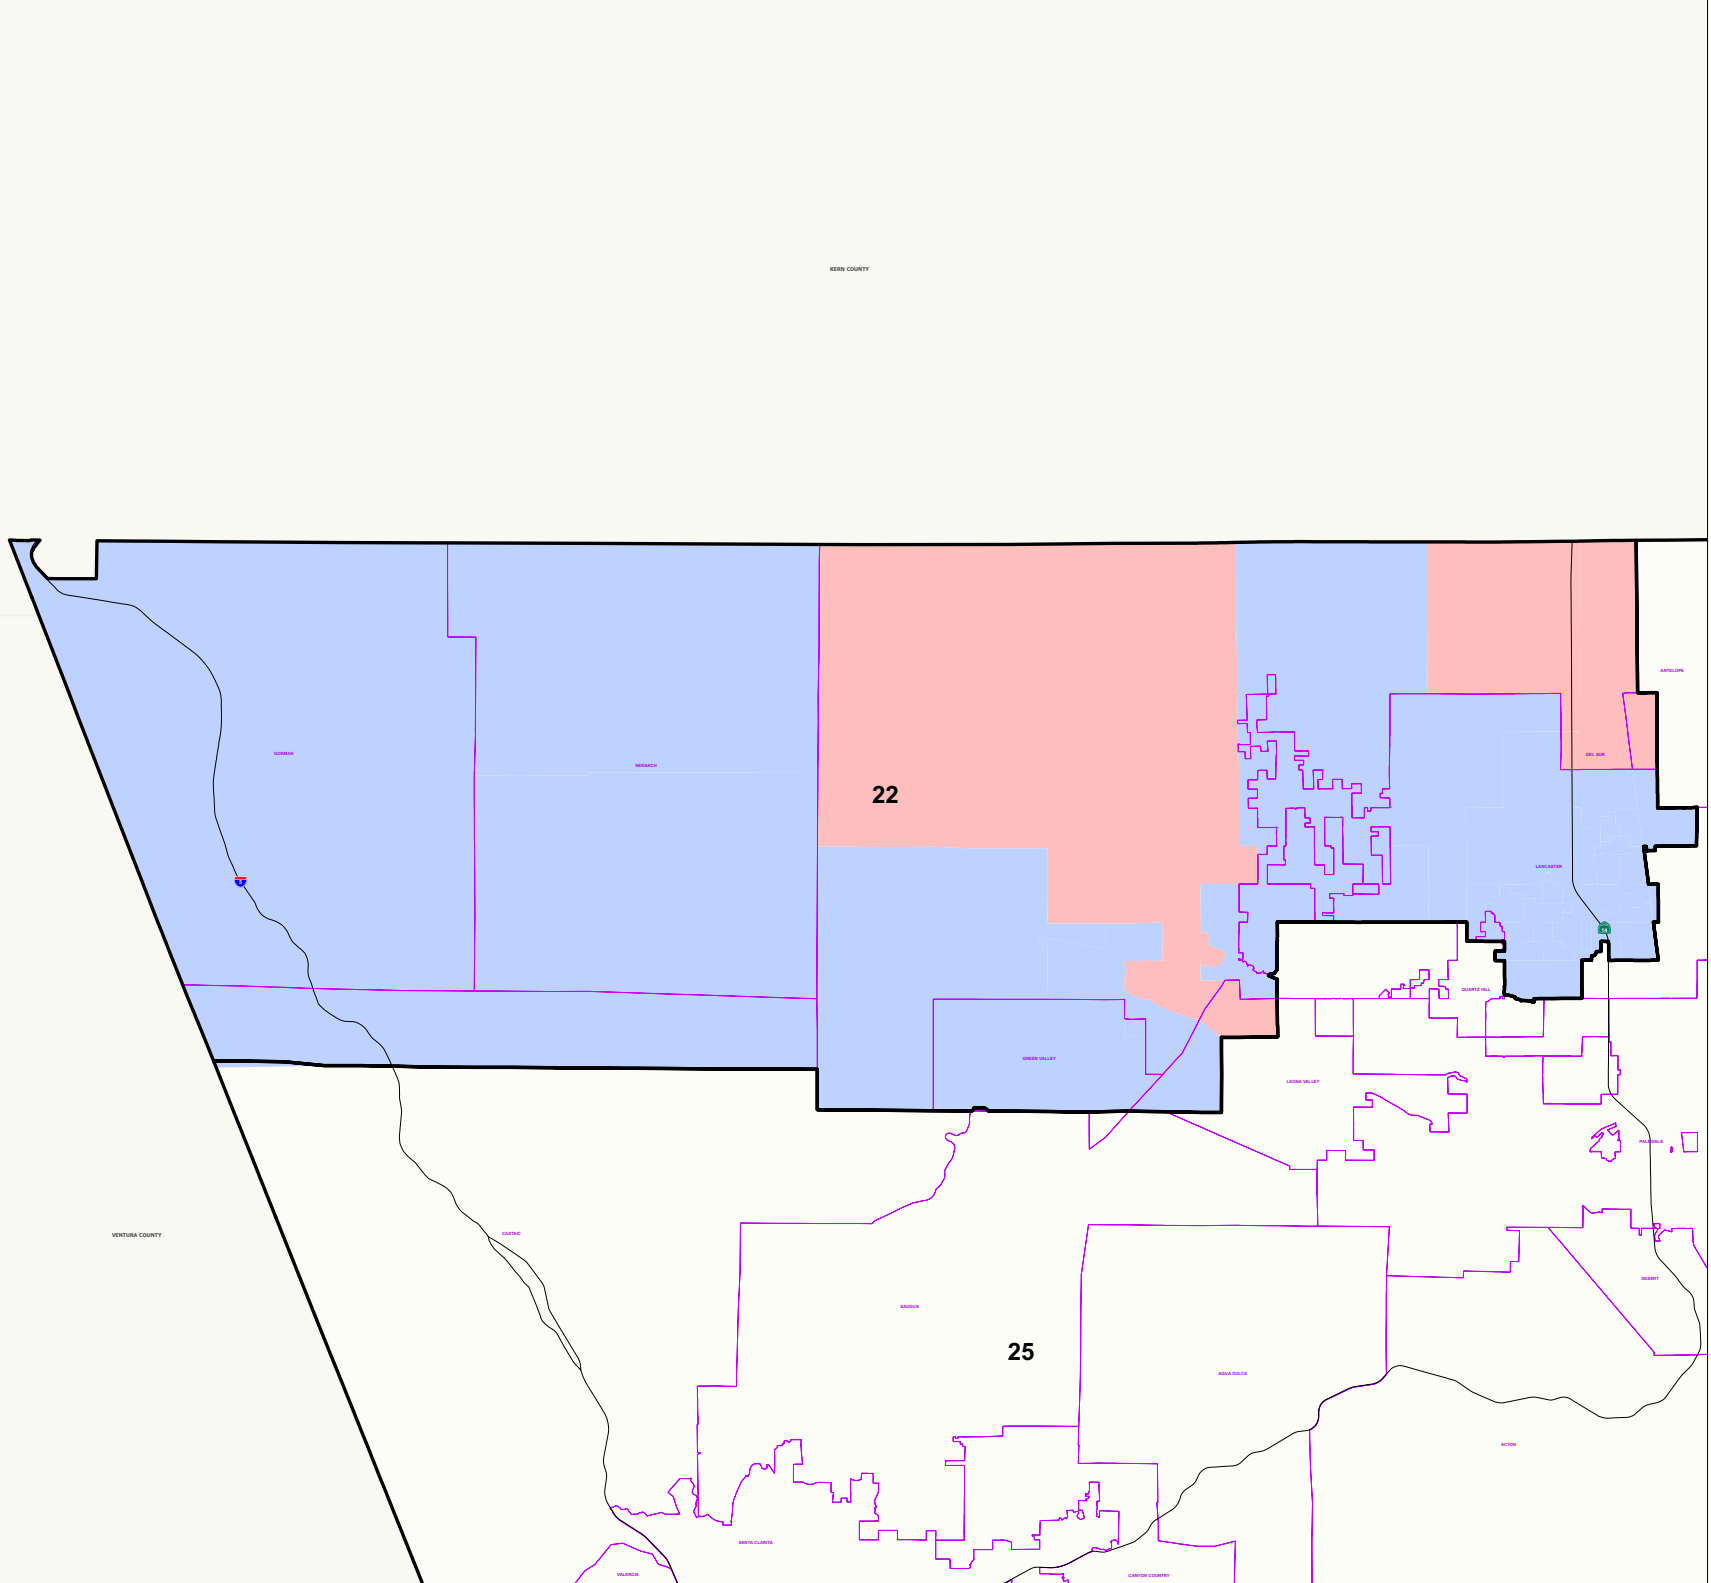

**2008 Presidential
General Election**

**22nd Congressional District
Age 60-69 Votes Cast
by Election Precinct**

1. **Legend**
2. Congressional District
   - Communities
   - **Votes by Age 60-69**
   - 0 Percent
   - 1-25%
   - 26-50%
   - 51-75%
   - 76-100%

0 0.61.21.82.4
Miles