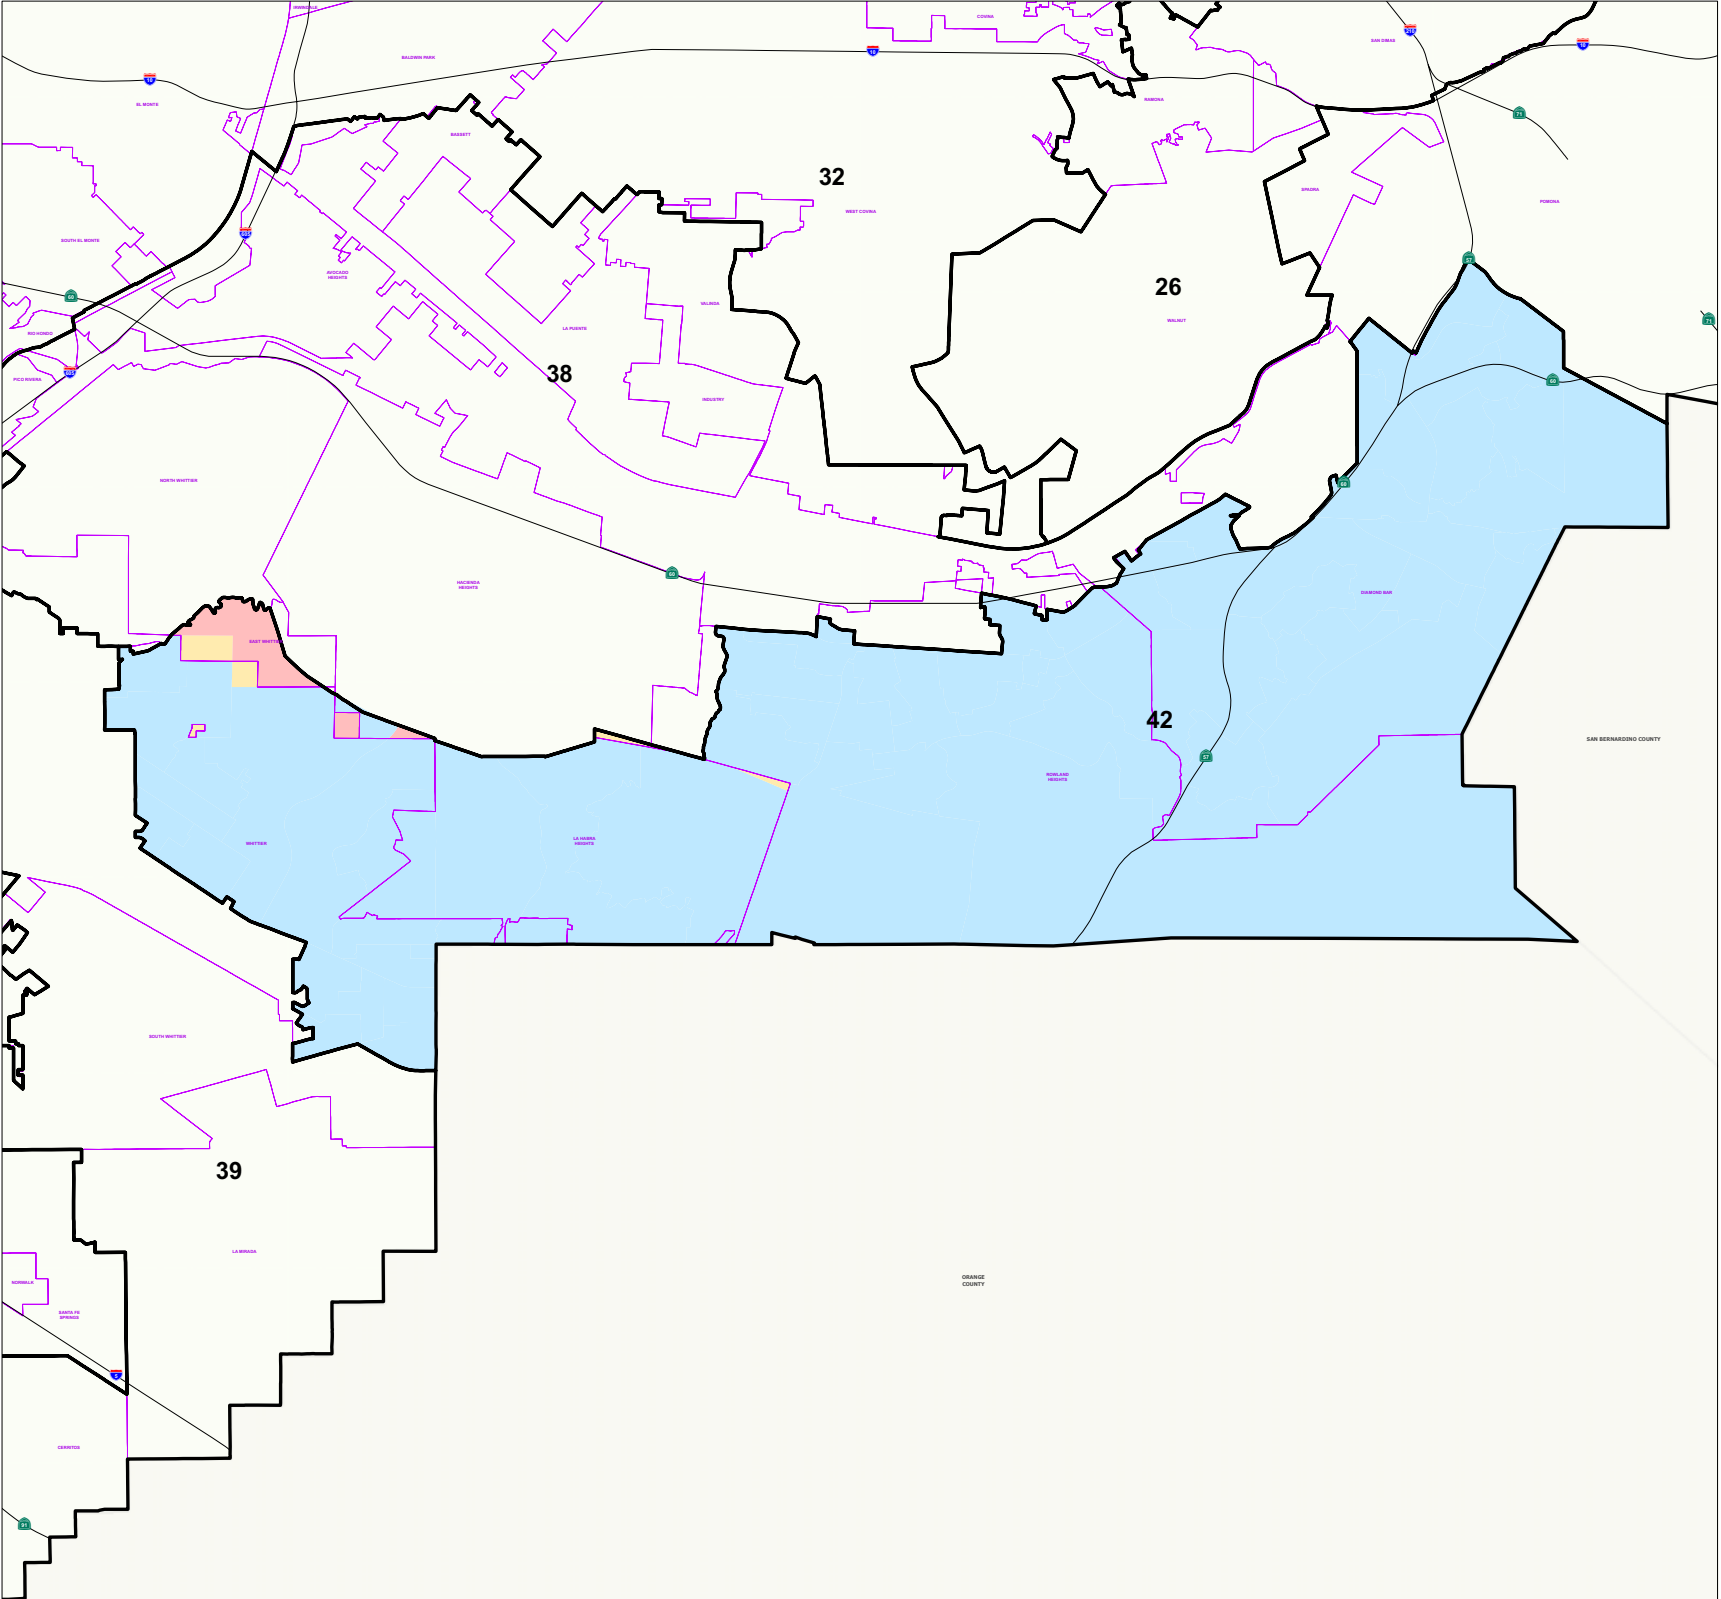

**2008 Presidential
General Election**

**42nd Congressional District
Age 18-29 Votes cast
by Election Precinct**

Legend

Congressional District

Communities

Votes by Age

0 Percent

1-25%

26-50%

51-70%

Over 71%