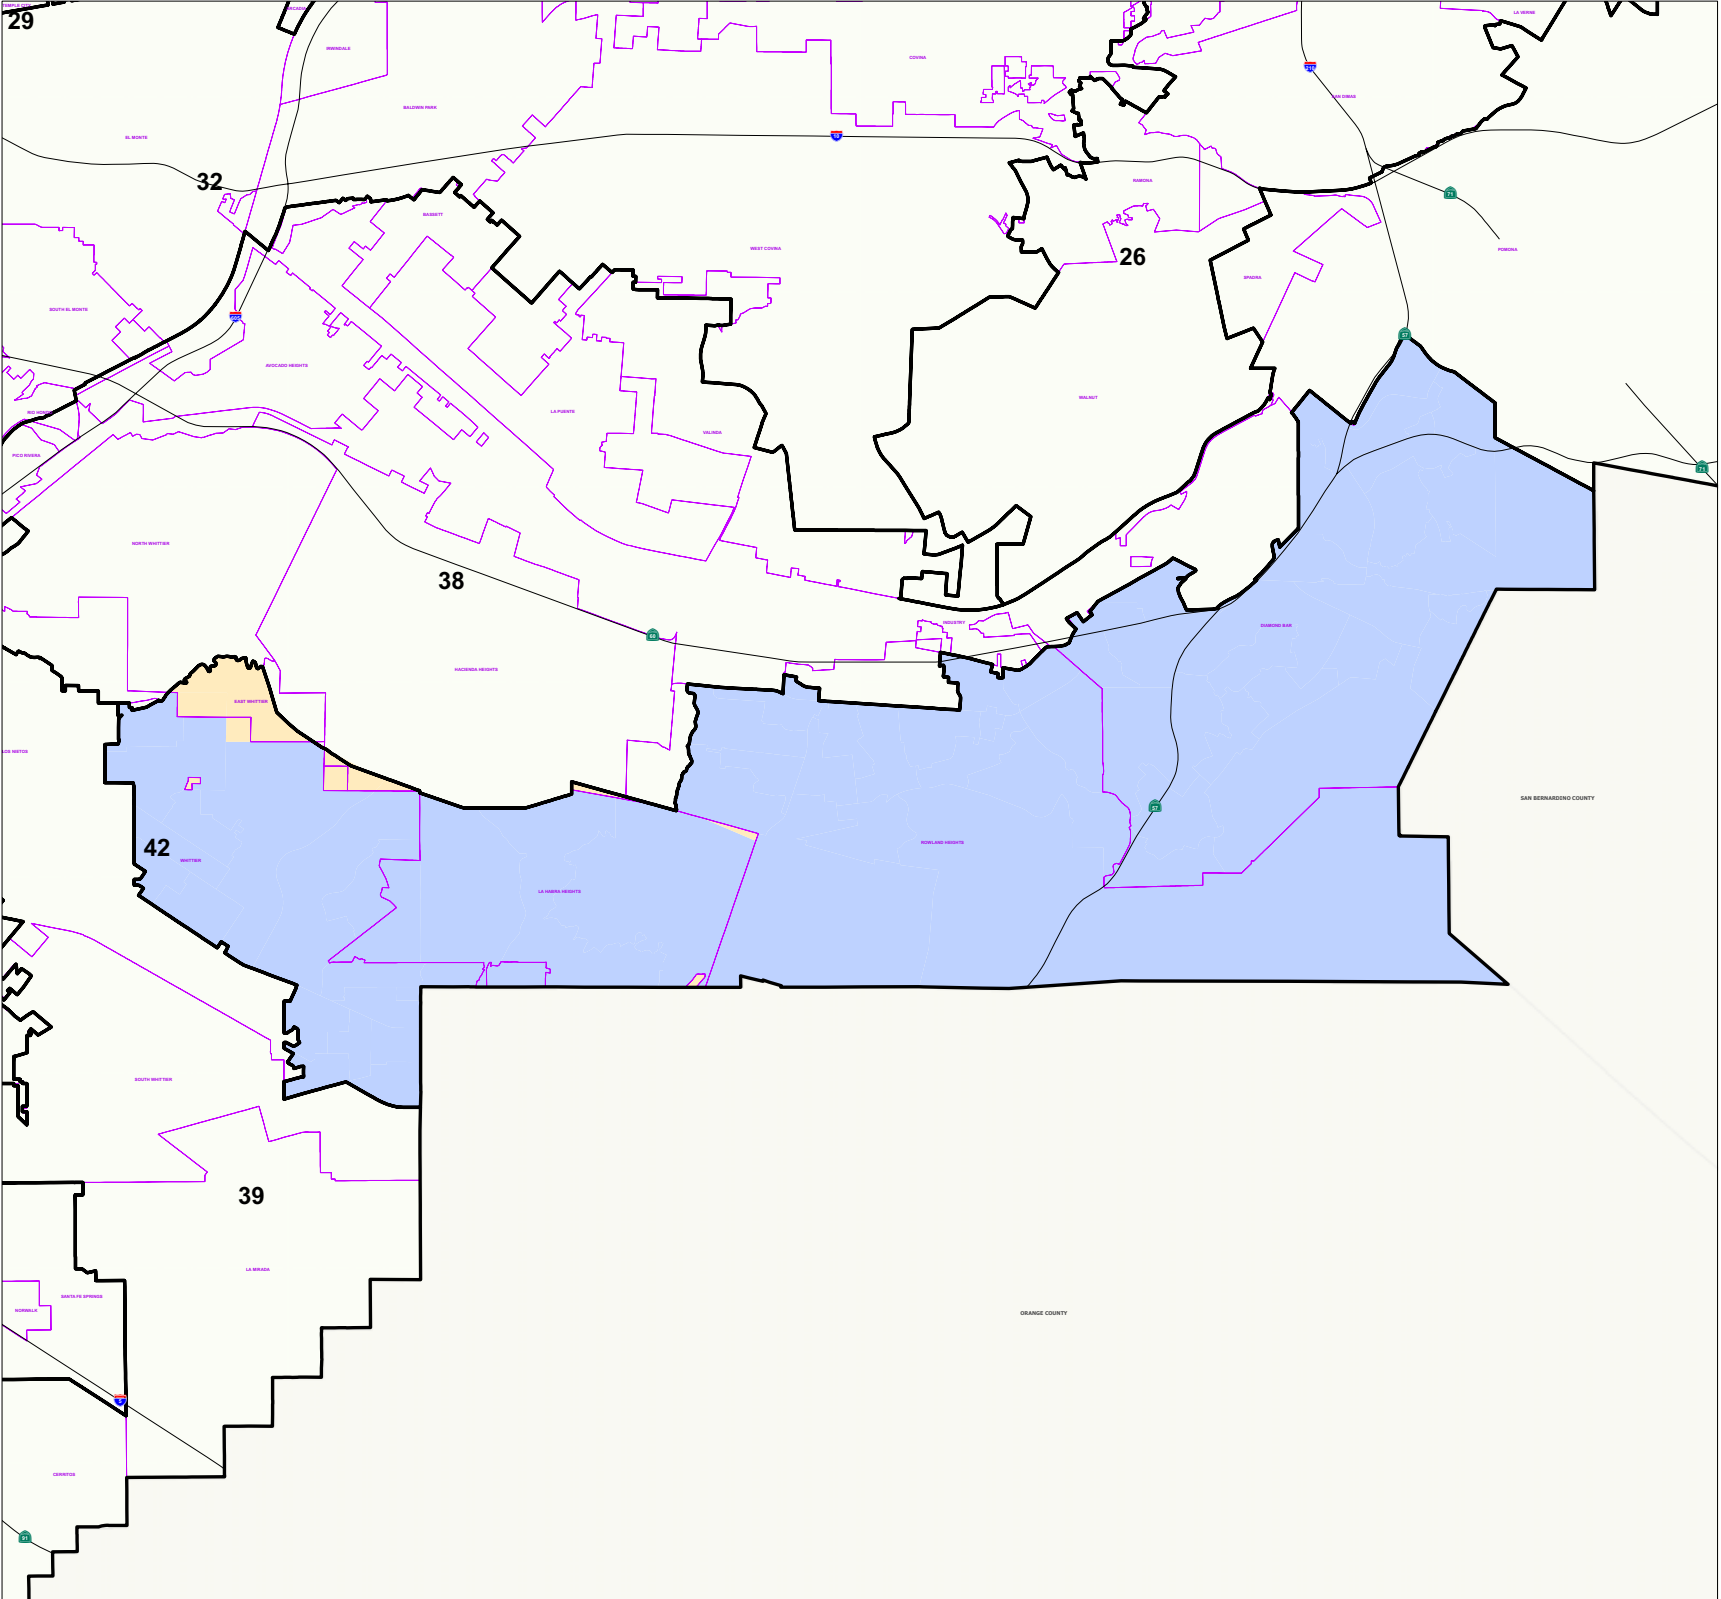

**2008 Presidential
General Election**

**42nd Congressional District
New Registrants Age over 70
by Election Precinct**

Legend

Congressional District

Communities

New Registrants Age over 70

0 Percent

1-25%

26-50%

51-75%

76-100%