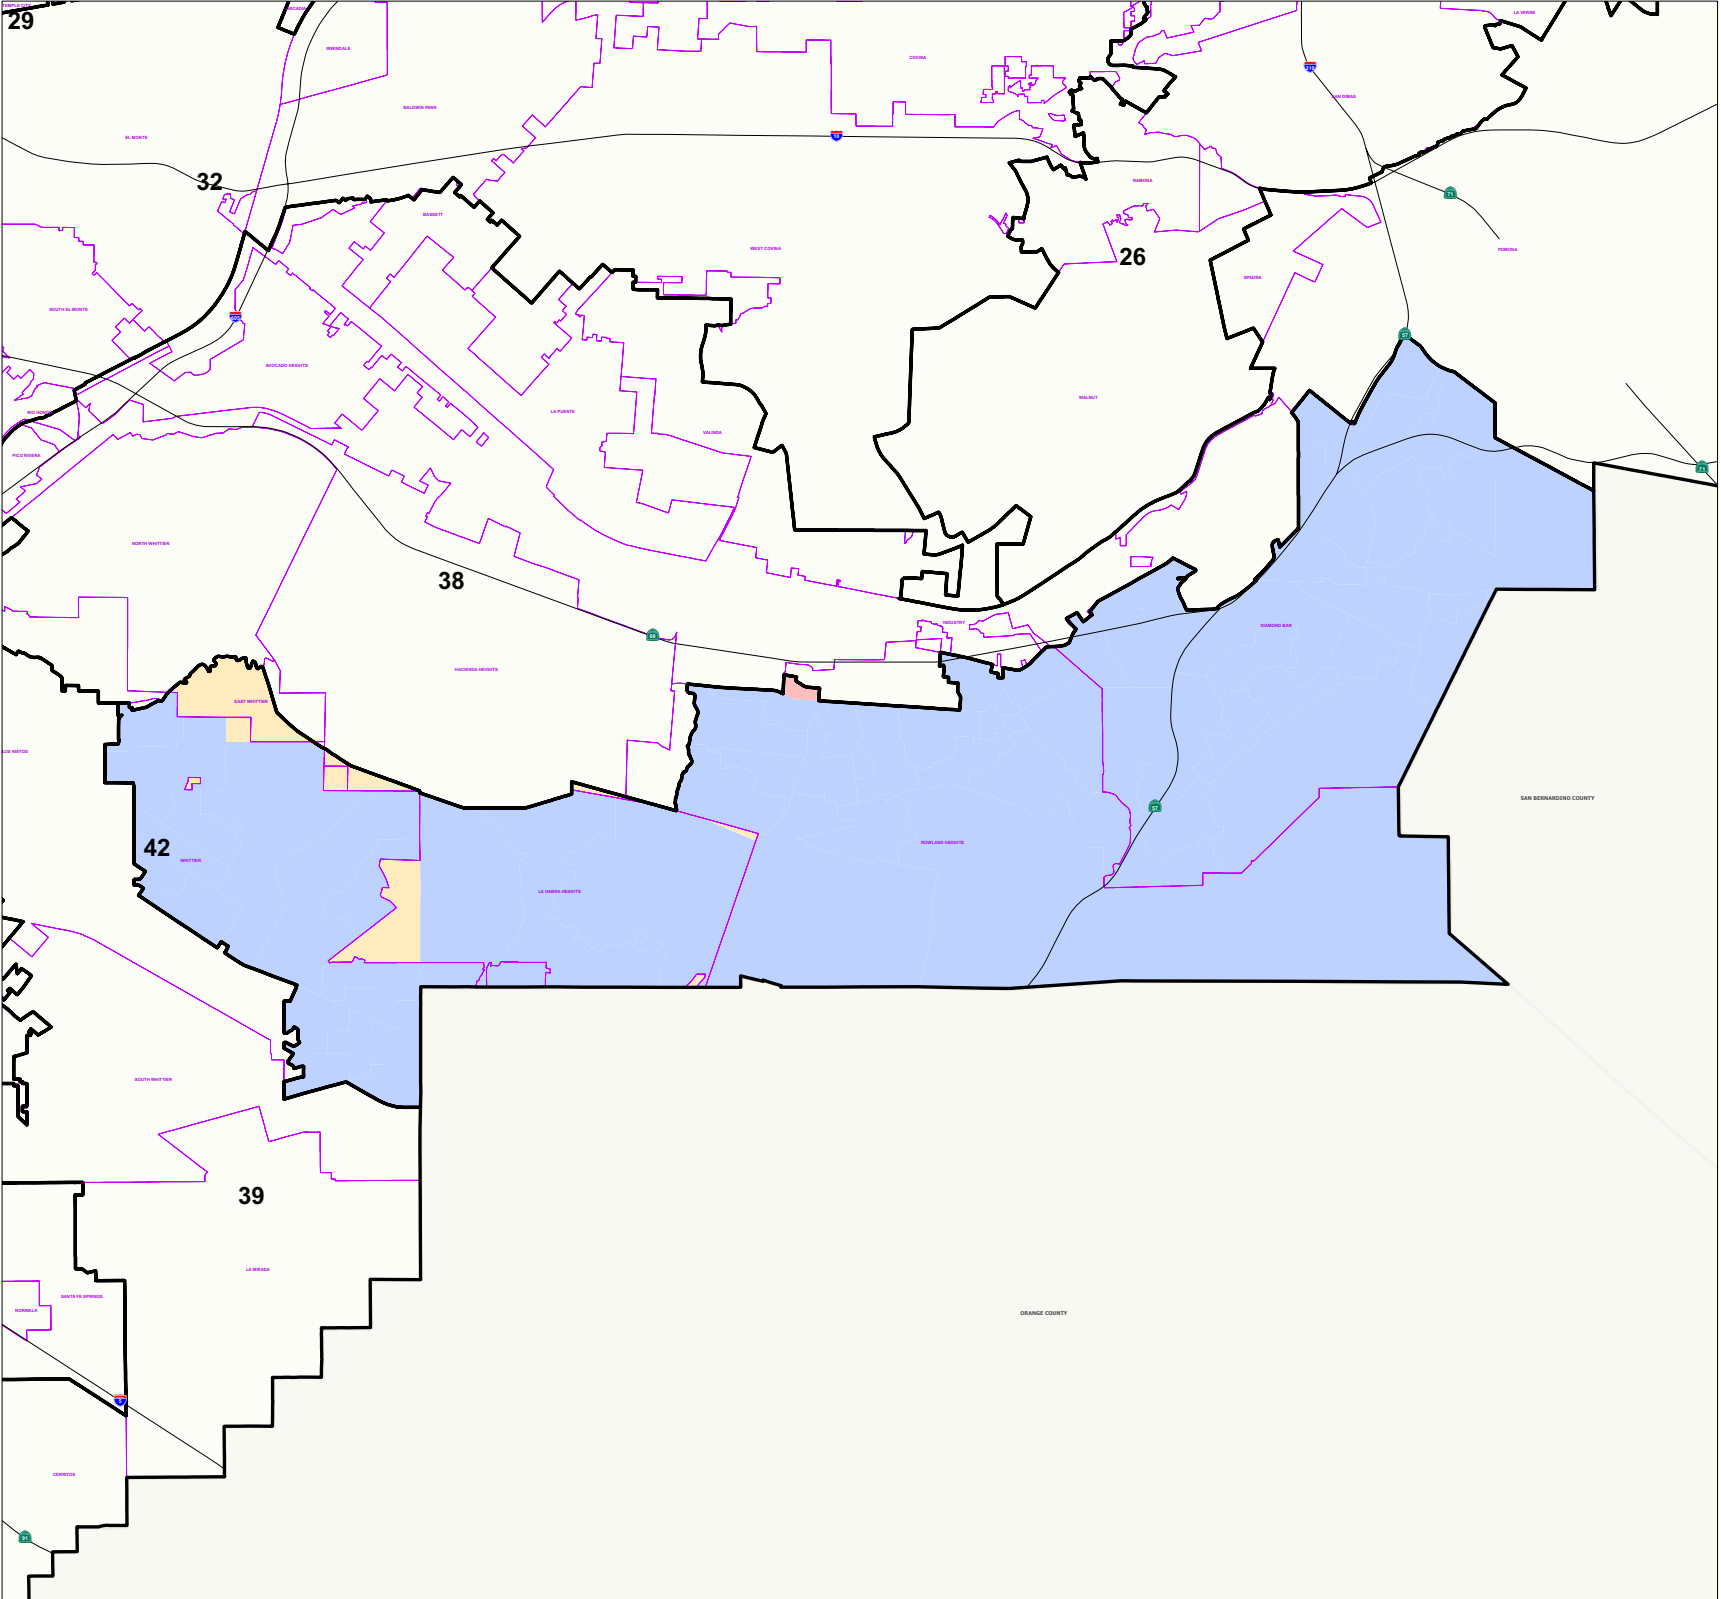

**2008 Presidential
General Election**

**42nd Congressional District
New Registrants Age 60-69
by Election Precinct**

Legend

- Congressional District
- Communities

New Registrants Age 60-69

- 0 Percent
- 1-25%
- 26-50%
- 51-75%
- 76-100%