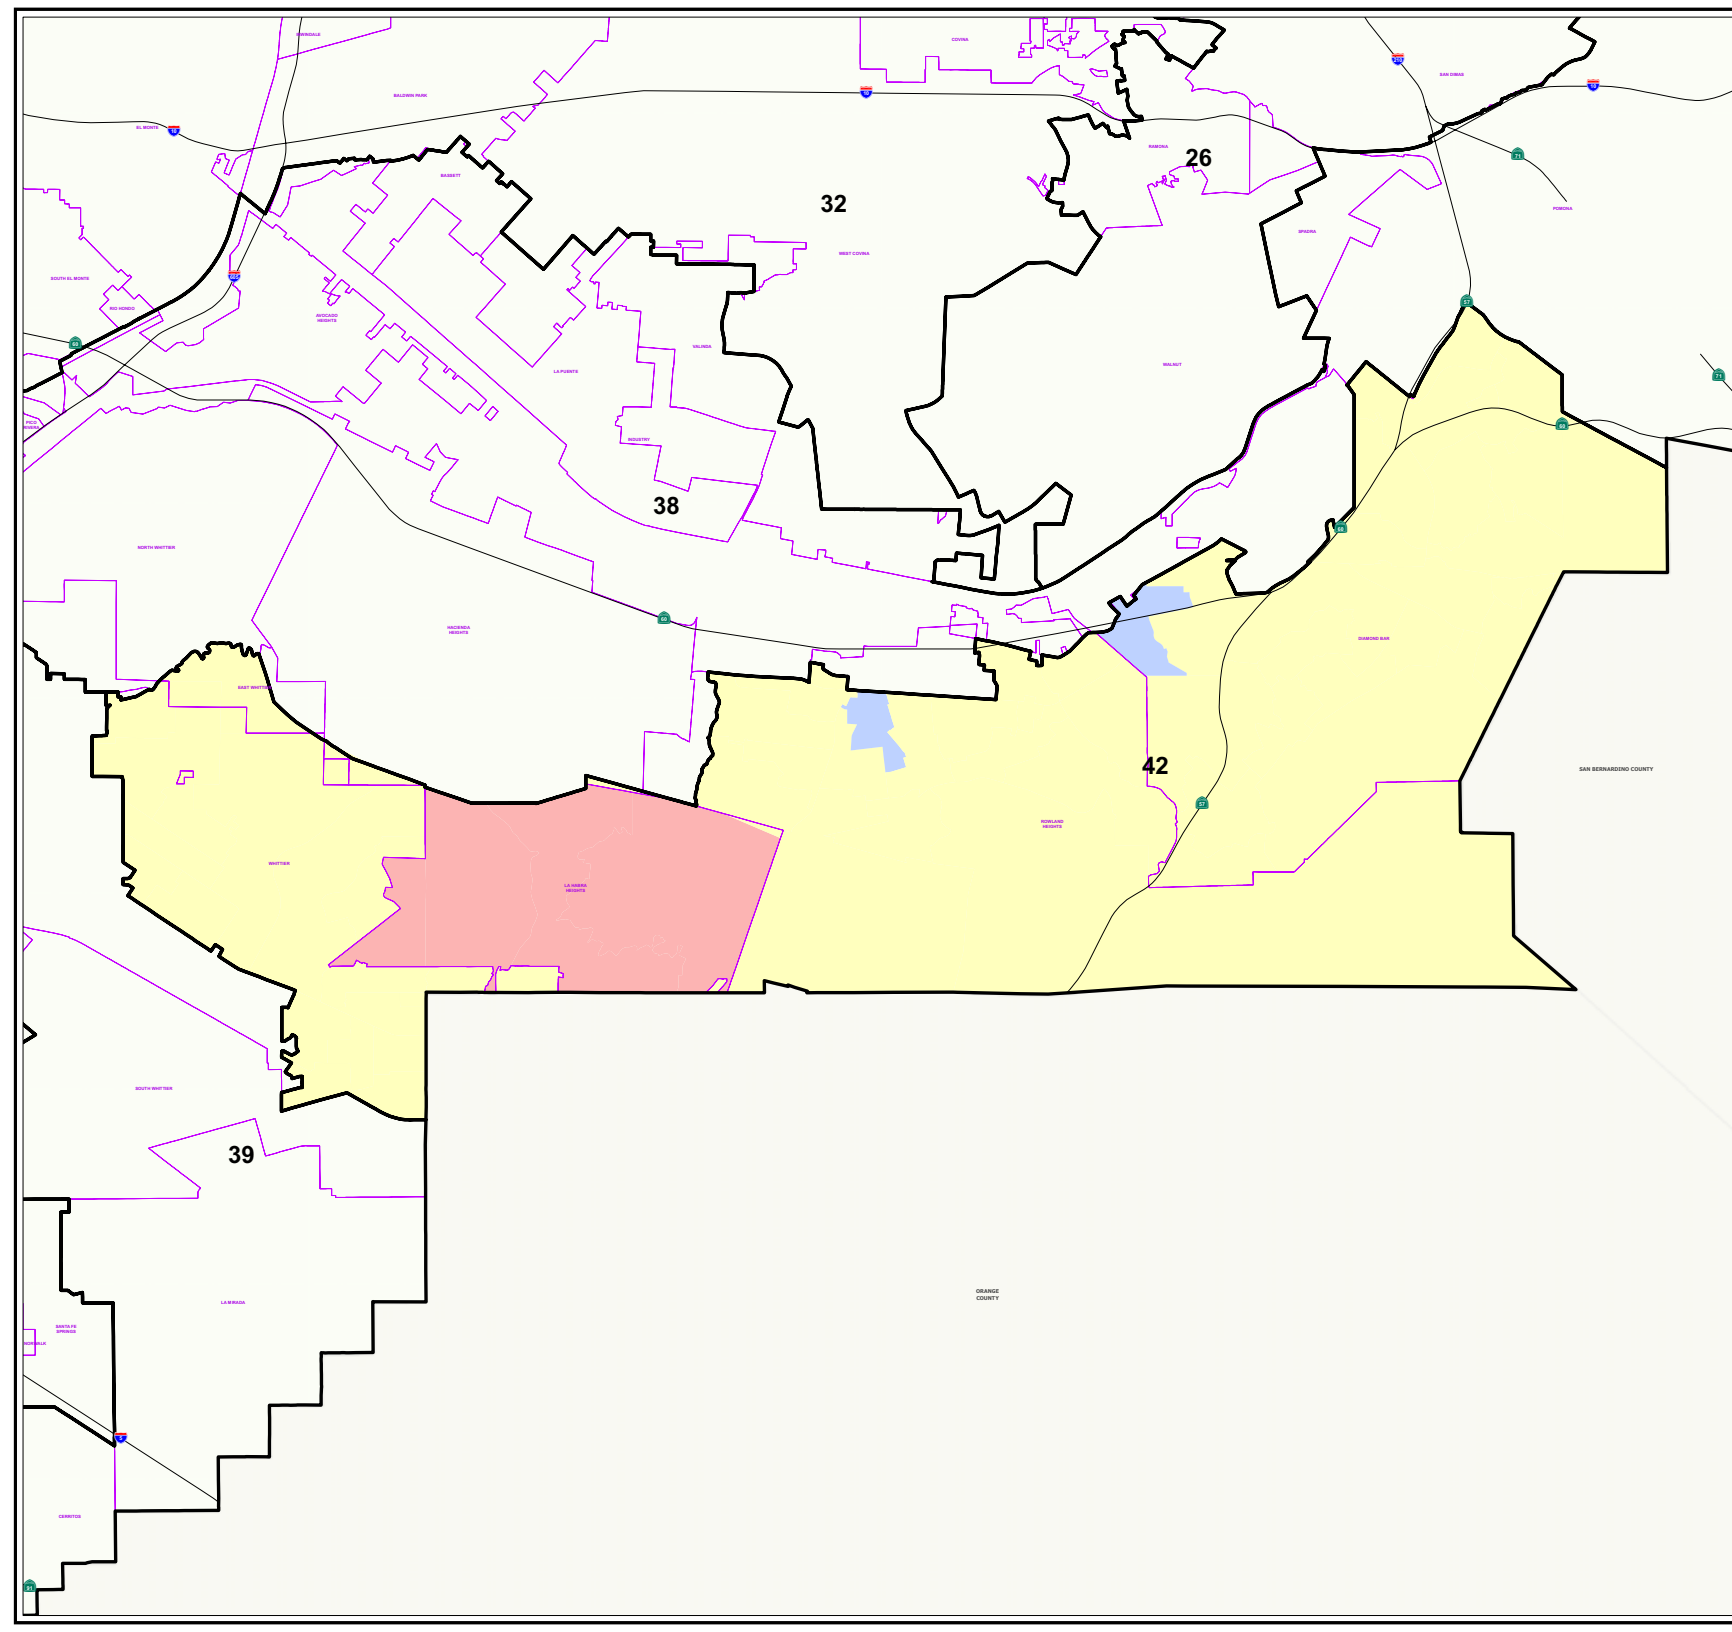

**2008 Presidential
General Election**

**42nd Congressional District
Votes for President
over 50% by Election Precinct**

Legend

- Congressional District
- Communities
- **Votes for President**
  - Other
  - Obama over 50%
  - McCain over 50%

0 0.250.5 1 1.5 2 Miles

Thursday, January 8, 2009