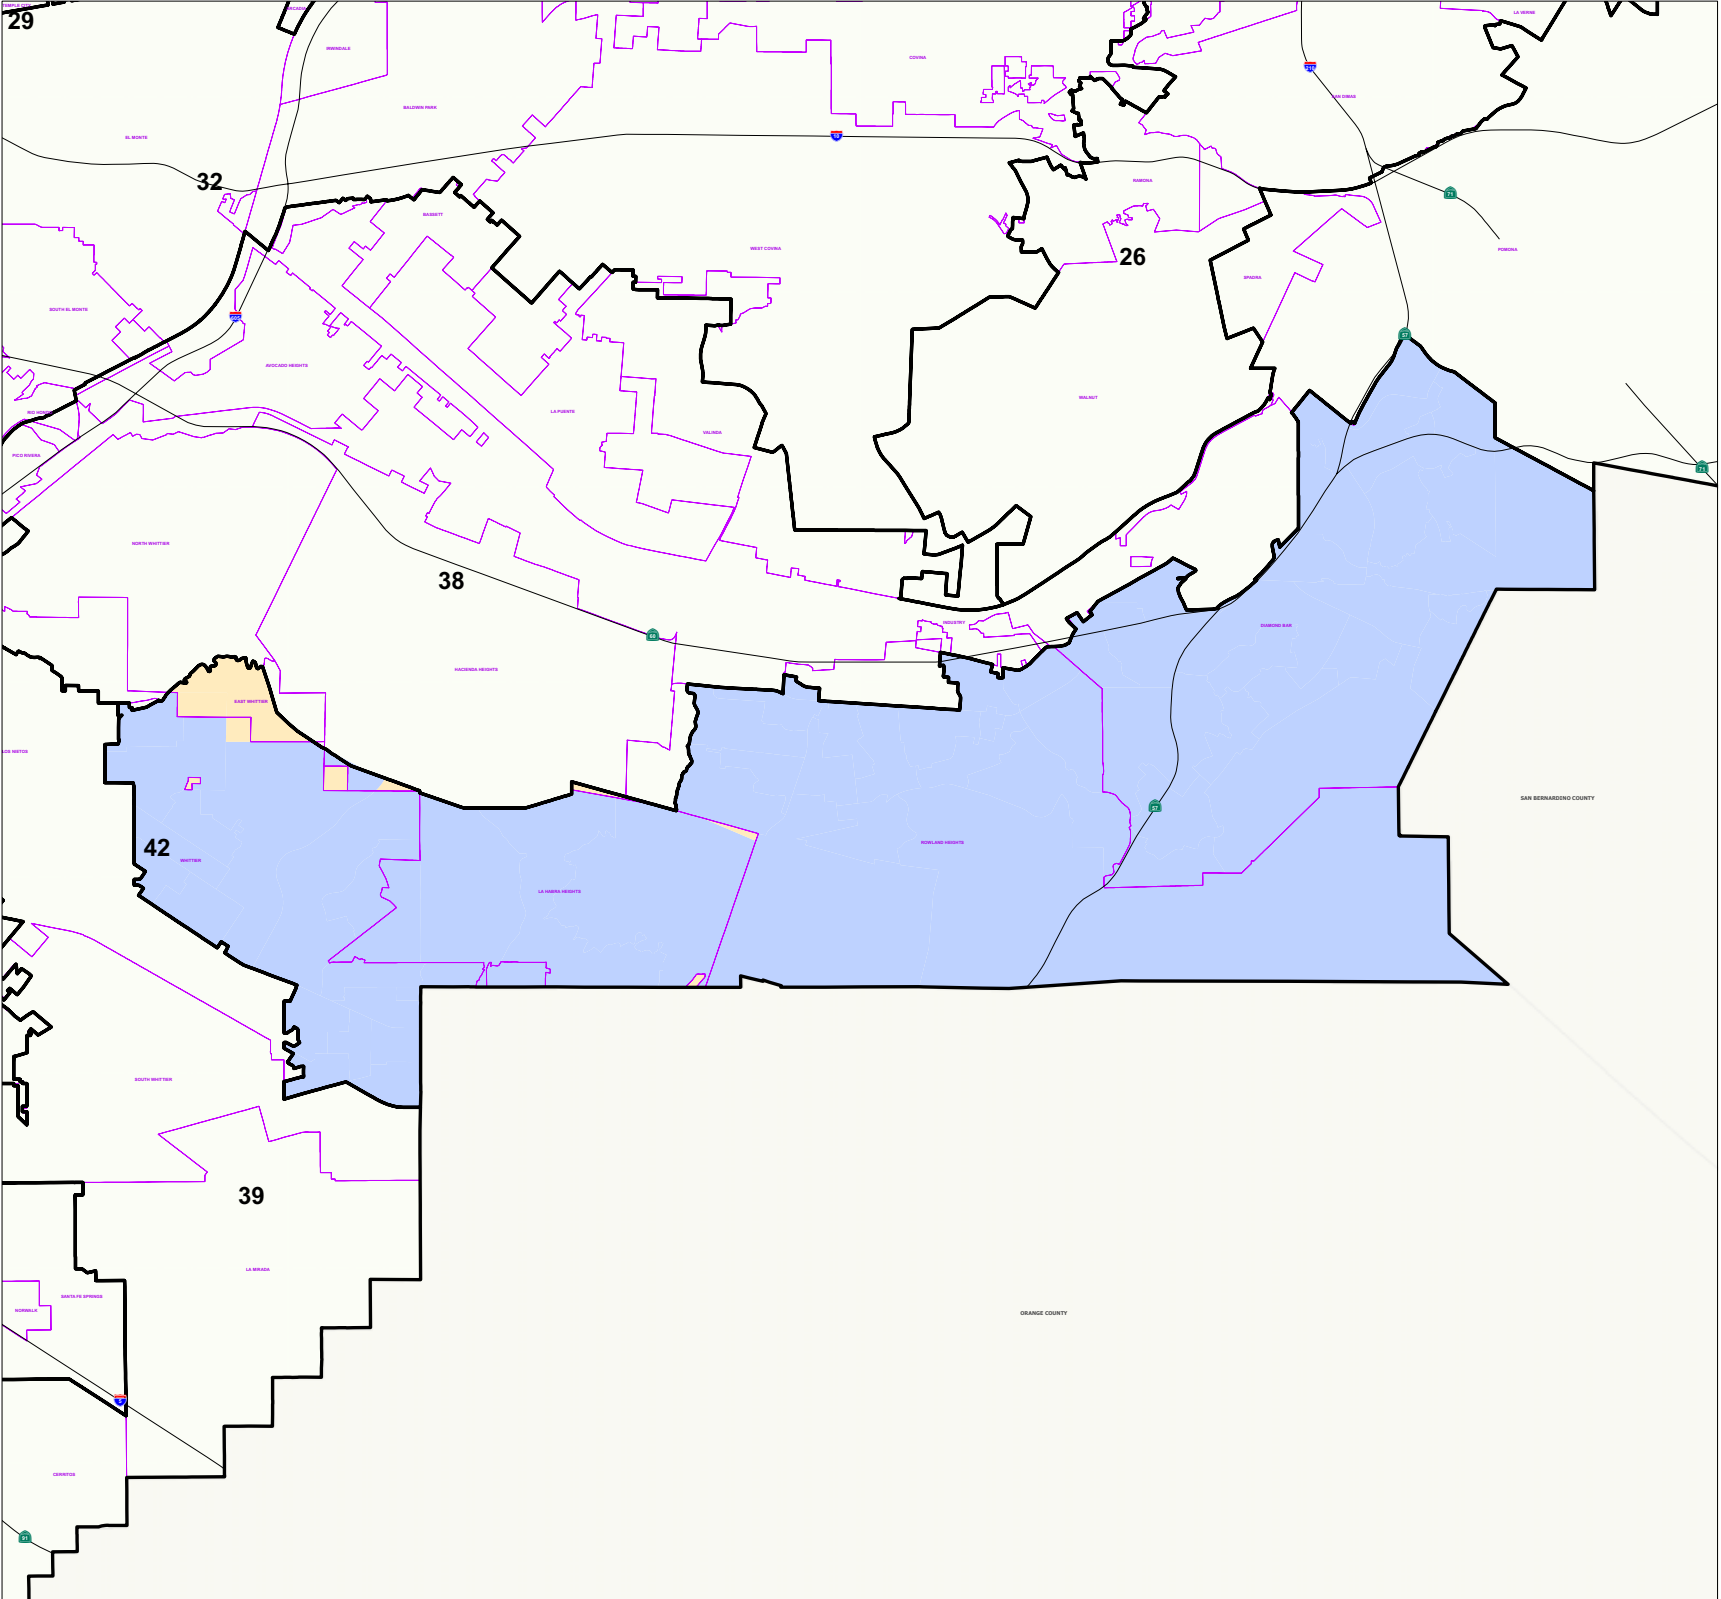

**2008 Presidential
General Election**

**42nd Congressional District
New Registrants Age 50-59
by Election Precinct**

Legend

- Congressional District
- Communities
- **New Registrants Age 50-59**
  - 0 Percent
  - 1-25%
  - 26-50%
  - 51-75%
  - 76-100%