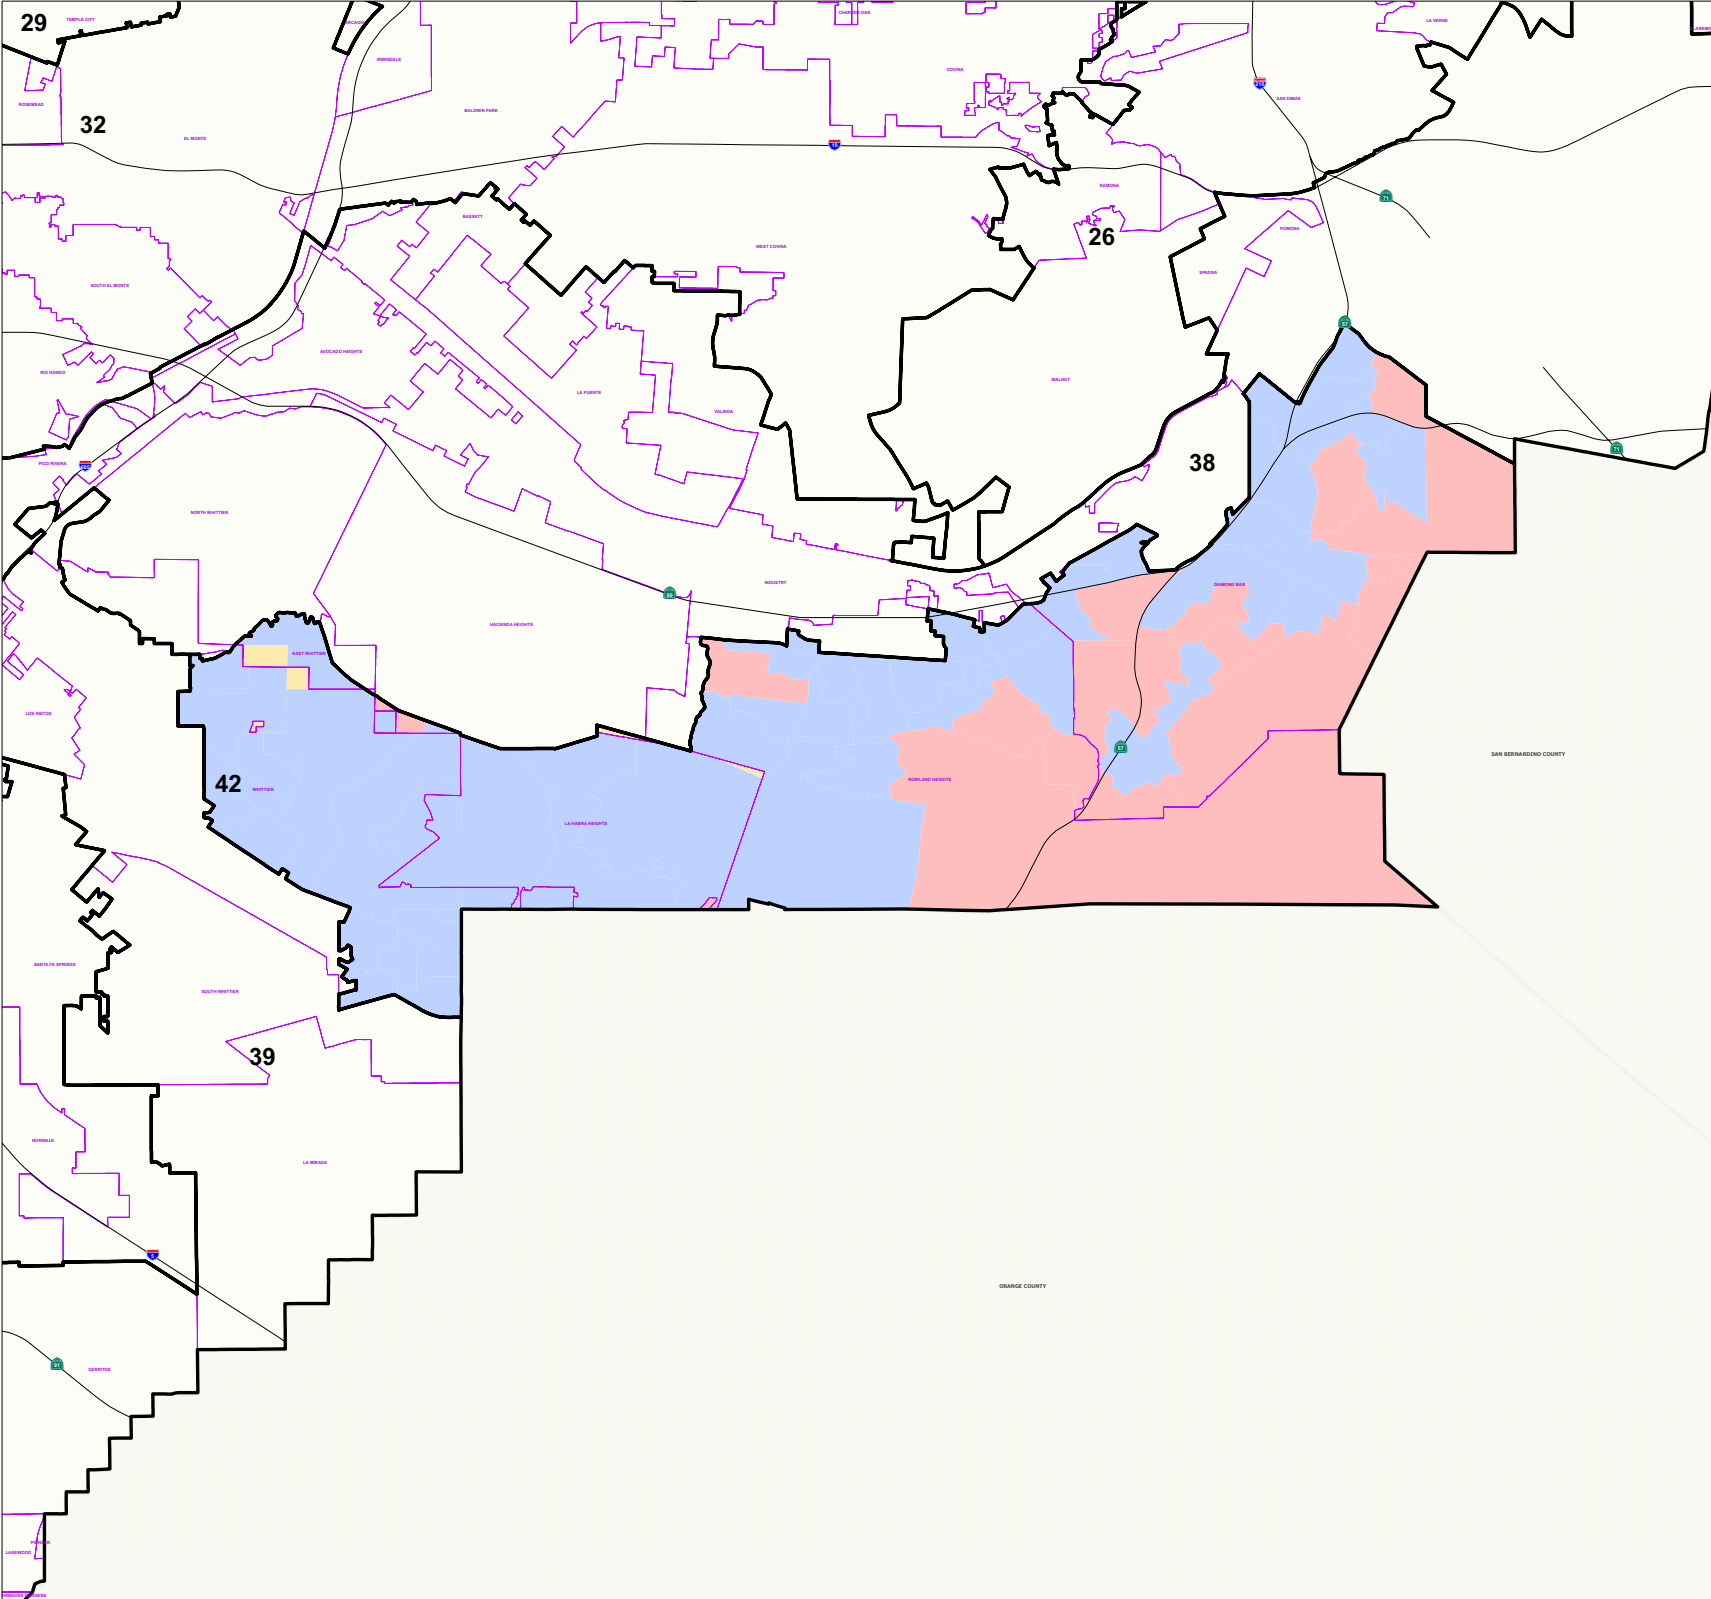

**2008 Presidential
General Election**

**42nd Congressional District
Age 50-59 Votes Cast
by Election Precinct**

Legend

- Congressional District
- Communities
- **Votes by Age 50-59**
- 0 Percent
- 1-25%
- 26-50%
- 51-75%
- 76-100%

0 0.3 0.6 0.9 1.2
Miles

Thursday, January 8, 2009