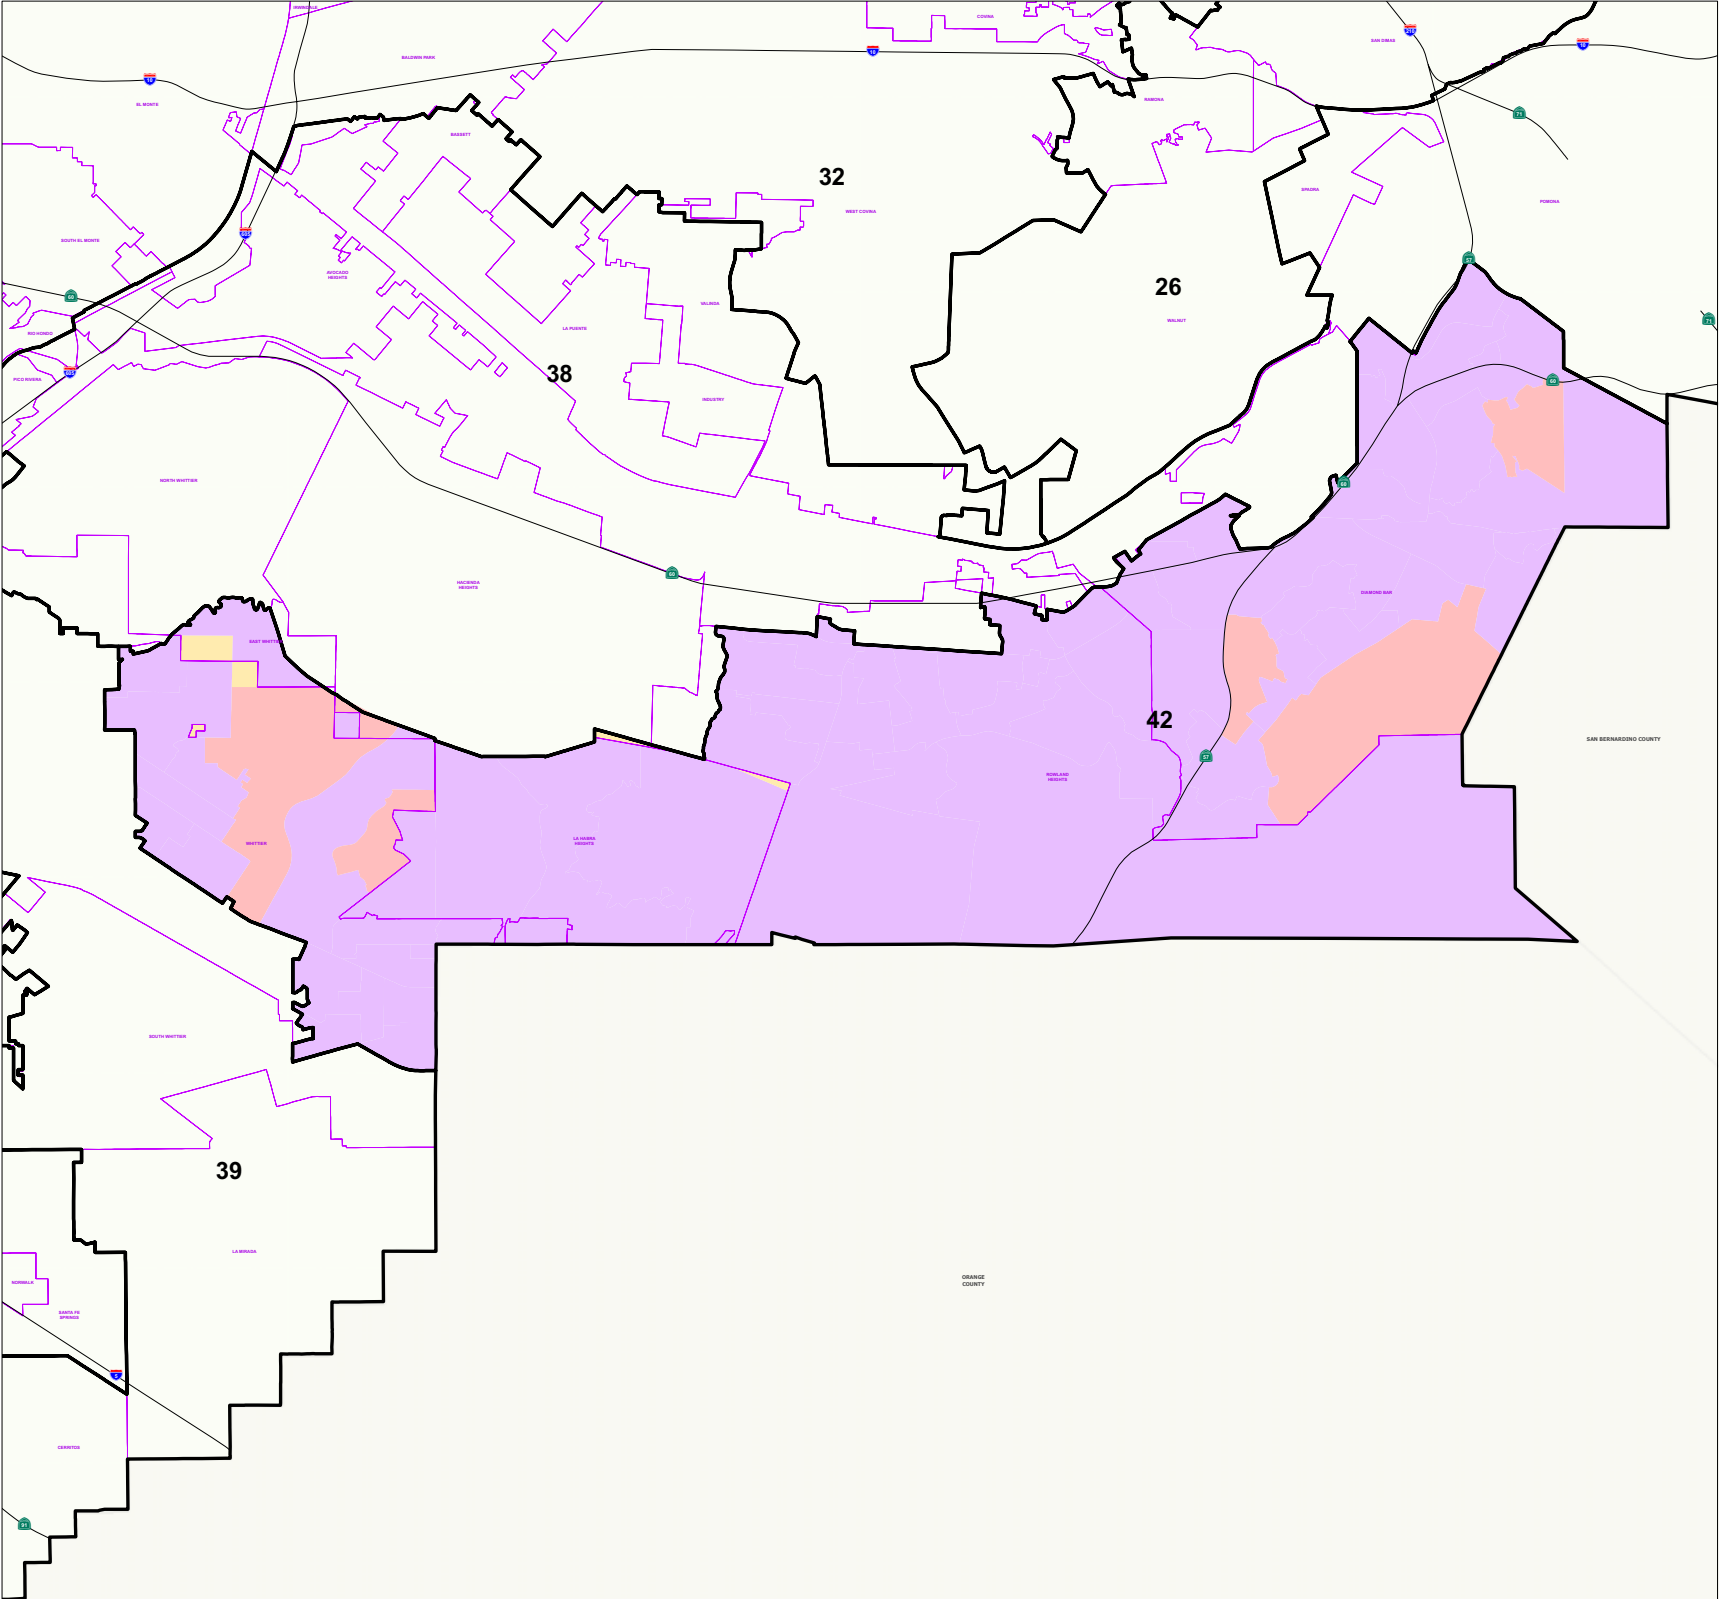

**2008 Presidential
General Election**

**42nd Congressional District
Female Votes Cast
by Election Precinct**

Legend

Congressional District

Communities

Voters by Gender

0 Percent

1-25%

26-50%

51-70%

Over 71%