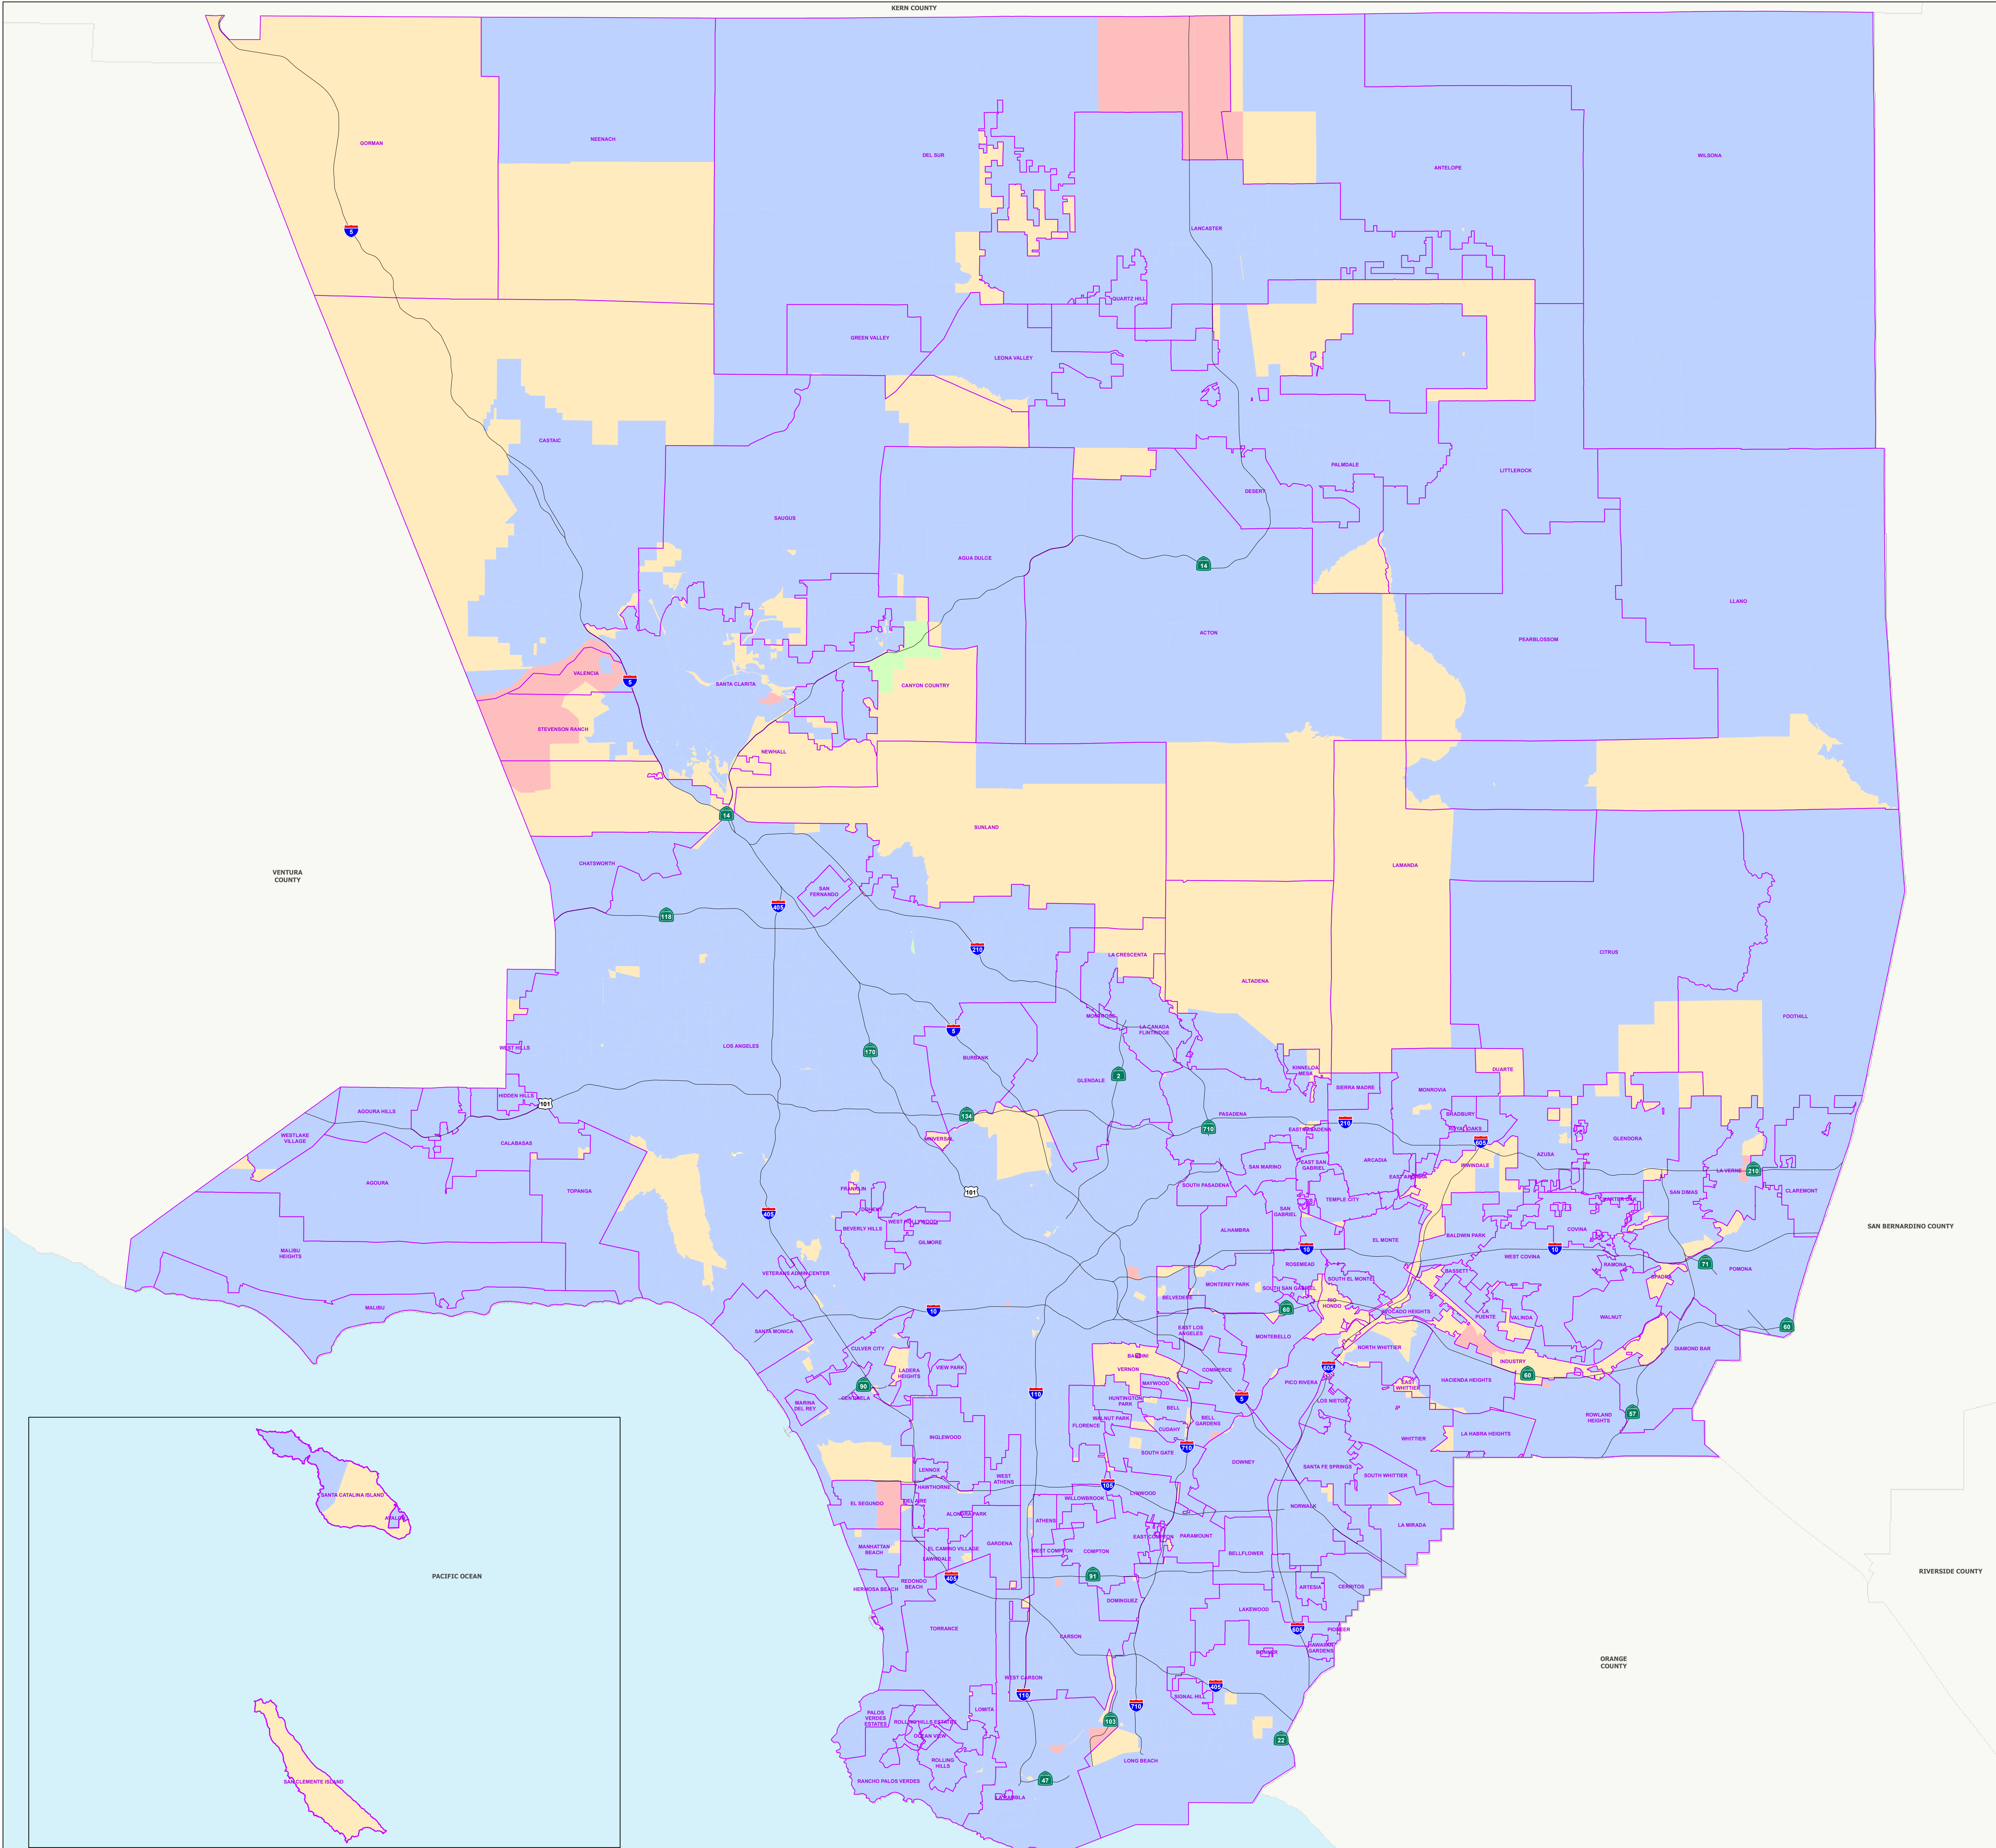

2008 Presidential General Election

Countywide Age 60-69 New Registrants by Election Precinct

Legend

Communities

New Registrants Age 60-69

Percent_60_69

- 0 Percent
- 1-25%
- 26-50%
- 51-75%
- 76-100%

THIS MAP IS SUBJECT TO CHANGE WITHOUT NOTICE
CONTACT REGISTRAR-RECORDER/COUNTY CLERK
PRECINCTING SECTION, 12400 IMPERIAL HIGHWAY
NORWALK, CA 90650 TEL. No. (562) 462-2473